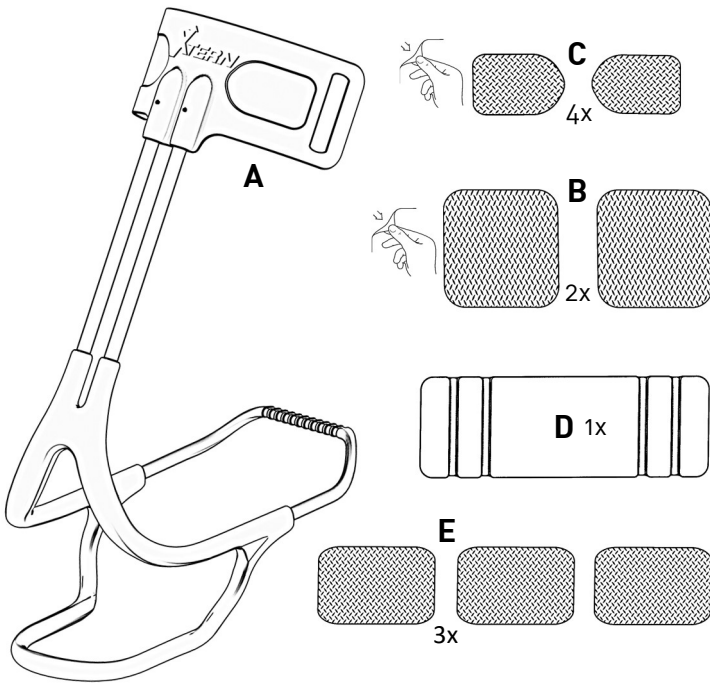

# CALF PAD & STRAP KIT MEDIUM-LARGE

## KIT COUSSIN COURROIE MOYEN-GRAND

(501302-K00-ML)

### OPTION 1

STRAP ATTACHMENT IN BUCKLE  
ATTACHEMENT COURROIE  
DANS LA BOUCLE

**-5-**

### OPTION 2

DIRECT STRAP ATTACHMENT  
ATTACHEMENT COURROIE DIRECT