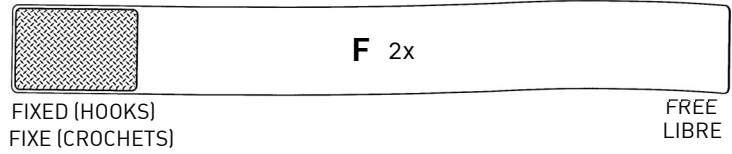

2022-01-06

CALF PAD & STRAP KIT MEDIUM-LARGE

KIT COUSSIN COURROIE MOYEN-GRAND

(501302-K00-ML)