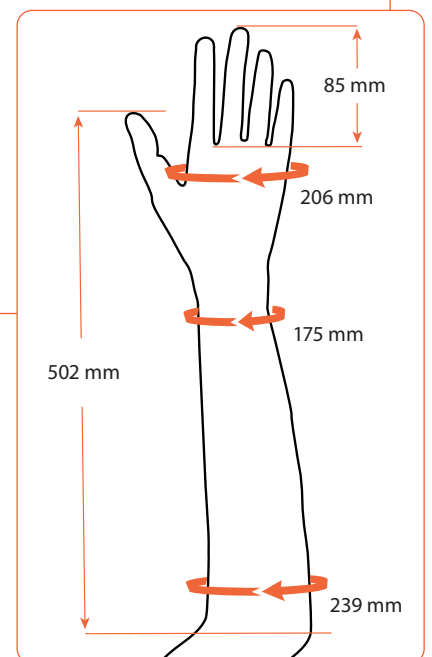

Features

- 18 colors. See our color guide (art.no E4N100) for reference
- Multilayer construction with fibers for a lifelike appearance
- Durable
- Flexible

Material: PVC

Art.no Glove	Art.no Hand	Side	Model	Metacarpal circumf. (mm)	Middle finger lenght (mm)	Wrist circumf. (mm)	Below elbow circumf. (mm)	Lenght to elbow (mm)
E44N03L**	E44P03L00	Left (L)	3	195	76	162	232	481
E44N07L**	E44P07L00	Left (L)	7	197	80	166	227	483
E44N10L**	E44P10L00	Left (L)	10	201	81	175	245	510
E44N13L**	E44P13L00	Left (L)	13	218	75	180	233	498
E44N14L**	E44P14L00	Left (L)	14	210	77	189	236	453
E44N16L**	E44P16L00	Left (L)	16	224	73	180	245	445
E44N03R**	E44P03R00	Right (R)	3	196	76	166	236	465
E44N07R**	E44P07R00	Right (R)	7	205	82	168	231	471
E44N10R**	E44P10R00	Right (R)	10	206	85	175	239	502
E44N13R**	E44P13R00	Right (R)	13	214	75	180	240	470
E44N14R**	E44P14R00	Right (R)	14	208	78	181	230	453
E44N16R**	E44P16R00	Right (R)	16	218	79	173	244	444

** = Color scale 01 - 18

See eSkin Natural Color Guide for right skin color art.no E4N100

eSkin Natural Glove, Male - Model 3

Art.no Glove	Art.no Hand	Side	Model
E44N03L**	E44P03L00	Left (L)	3

** = Color scale 01 - 18
See eSkin Natural Color Guide for right skin color art.no E4N100

Art.no Glove	Art.no Hand	Side	Model
E44N07L**	E44P07L00	Left (L)	7

** = Color scale 01 - 18
See eSkin Natural Color Guide for right skin color art.no E4N100

eSkin Natural Glove, Male - Model 7

Art.no Glove	Art.no Hand	Side	Model
E44N07R**	E44P07R00	Right (R)	7

** = Color scale 01 - 18
See eSkin Natural Color Guide for right skin color art.no E4N100

eSkin Natural Glove, Male - Model 10

Art.no Glove	Art.no Hand	Side	Model
E44N10L**	E44P10L00	Left (L)	10

** = Color scale 01 - 18
See eSkin Natural Color Guide for right skin color art.no E4N100