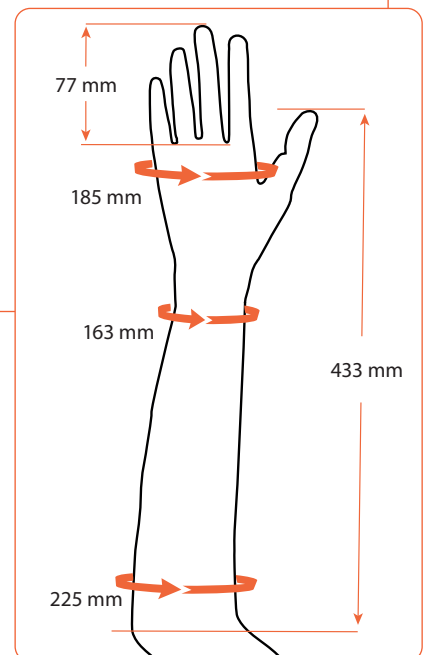

eSkin Standard Glove, Female - Model 8

Art.no Glove	Art.no Hand	Side	Model
E45S08L**	E45P08L00	Left (L)	8

** = Color scale 01 - 18
See eSkin Natural Color Guide for right skin color art.no E45100