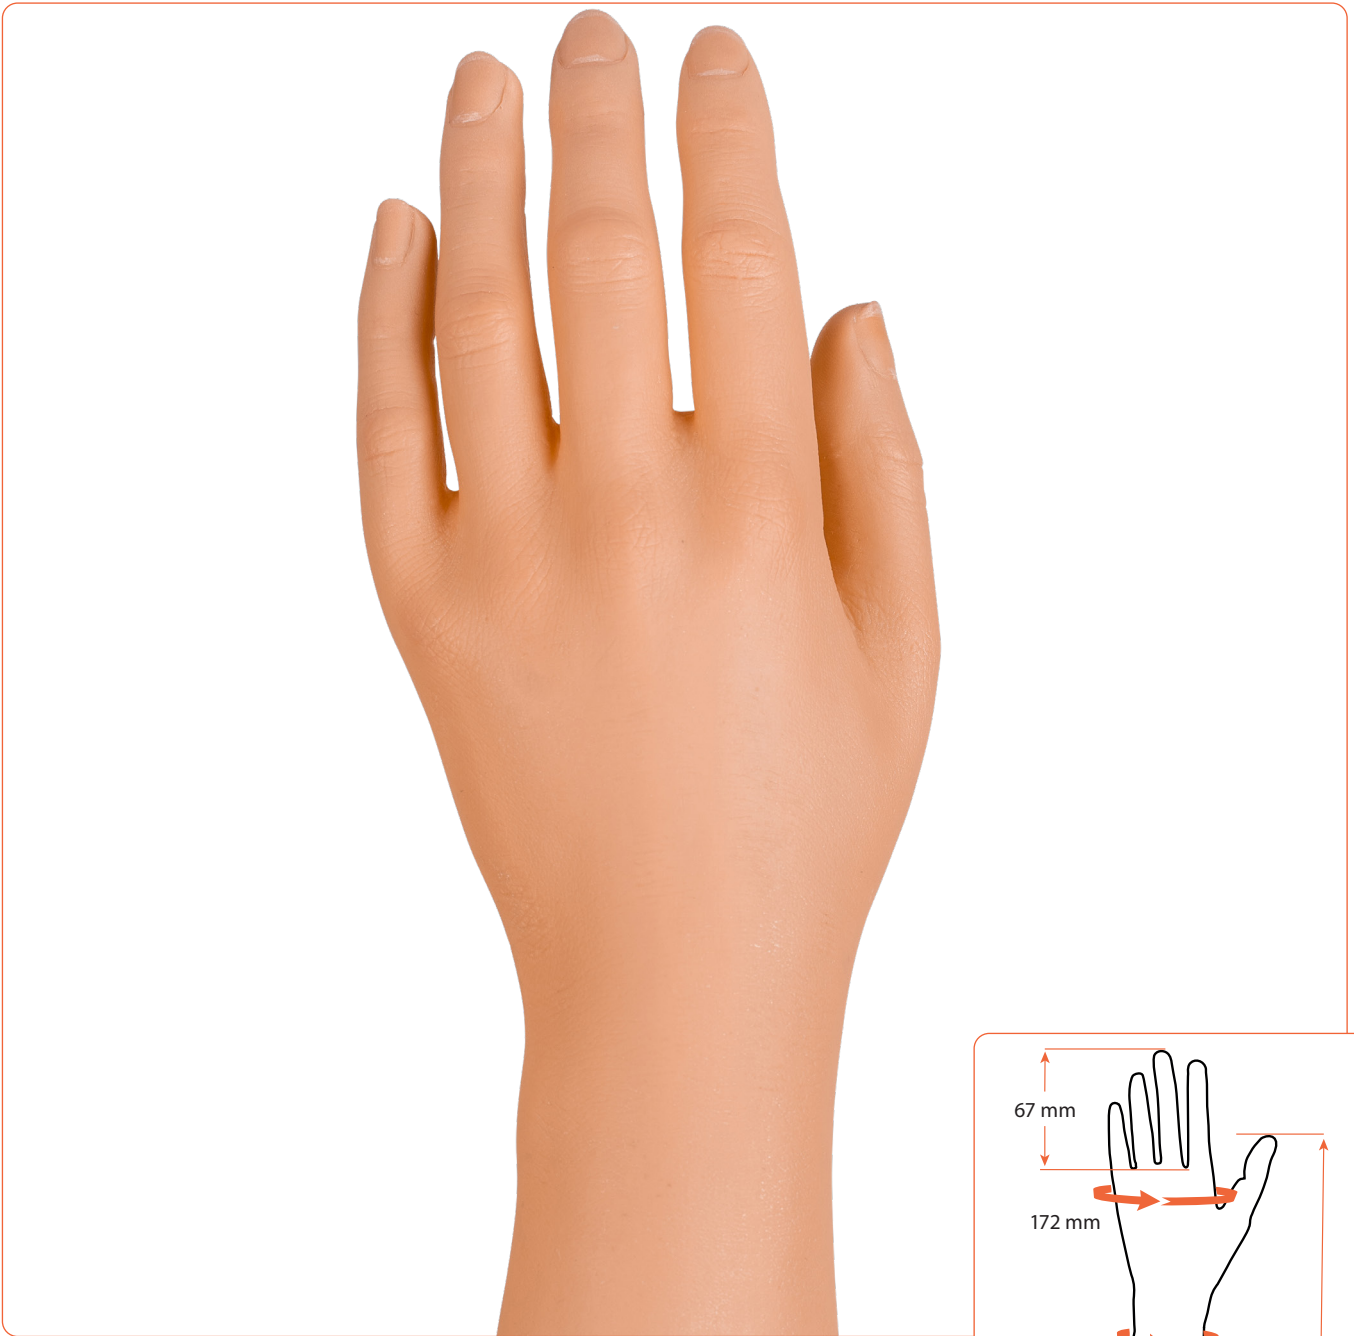

Art.no Glove	Art.no Hand	Side	Model
E44S16R**	E44P16R00	Right (R)	16

** = Color scale 01 - 18
See eSkin Natural Color Guide for right skin color art.no E4S100

Cosmetic Gloves

eSkin Standard Glove - Female

The eSkin Standard glove is made of high-quality Polyvinyl Chloride (PVC) and gives the gloves a natural appearance, durability and flexibility to a very low cost. Its available in 18 standard colors.

Features

- 18 colors. See our color guide (art.no E4S100) for reference
- Durable
- Flexible

Material: PVC

Art.no Glove	Art.no Hand	Side	Model	Metacarpal circumf. (mm)	Middle finger lenght (mm)	Wrist circumf. (mm)	Below elbow circumf. (mm)	Lenght to elbow (mm)
E45S02L**	E45P02L00	Left (L)	2	172	67	151	190	408
E45S05L**	E45P05L00	Left (L)	5	180	66	149	226	461
E45S08L**	E45P08L00	Left (L)	8	185	77	163	225	433
E45S11L**	E45P11L00	Left (L)	11	186	69	154	223	403
E45S02R**	E45P02R00	Right (R)	2	170	67	148	185	410
E45S05R**	E45P05R00	Right (R)	5	181	69	153	221	407
E45S08R**	E45P08R00	Right (R)	8	185	76	160	235	433
E45S11R**	E45P11R00	Right (R)	11	189	72	163	224	395

** = Color scale 01 - 18
See eSkin Standard Color Guide for right skin color art.no E4S100

eSkin Standard Glove, Female - Model 2

Art.no Glove	Art.no Hand	Side	Model
E45S02L**	E45P02L00	Left (L)	2

** = Color scale 01 - 18
See eSkin Natural Color Guide for right skin color art.no E45100