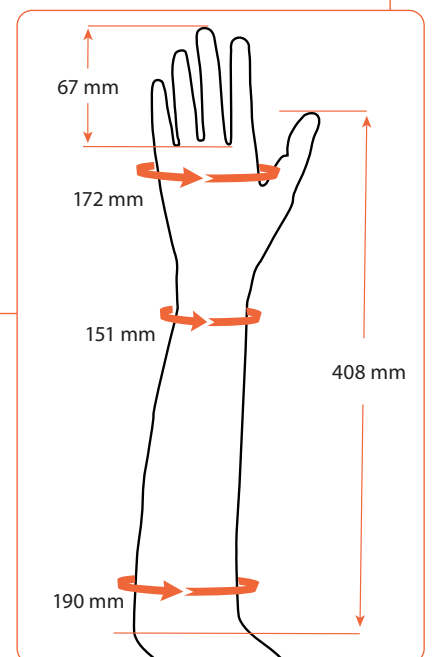

eSkin Natural Glove, Female - Model 2

Art.no Glove	Art.no Hand	Side	Model
E45N02L**	E45P02L00	Left (L)	2

** = Color scale 01 - 18
See eSkin Natural Color Guide for right skin color art.no E4N100