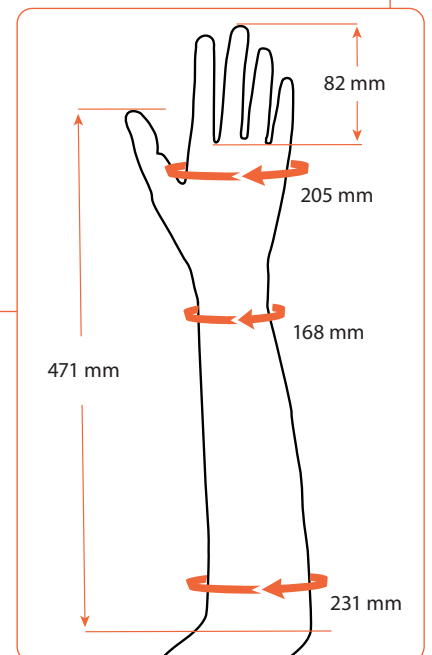

eSkin Natural Glove, Male - Model 7

Art.no Glove	Art.no Hand	Side	Model
E44N07R**	E44P07R00	Right (R)	7

** = Color scale 01 - 18
See eSkin Natural Color Guide for right skin color art.no E4N100