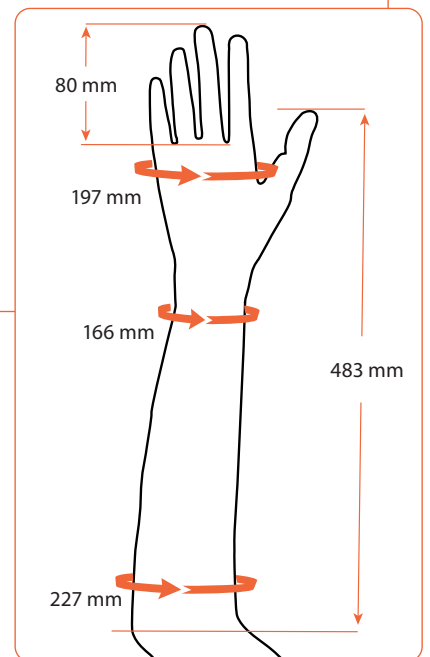

Features

- 18 colors. See our color guide (art.no E4N100) for reference
- Multilayer construction with fibers for a lifelike appearance
- Durable
- Flexible

Material: PVC

Art.no Glove	Art.no Hand	Side	Model	Metacarpal circumf. (mm)	Middle finger lenght (mm)	Wrist circumf. (mm)	Below elbow circumf. (mm)	Lenght to elbow (mm)
E44N03L**	E44P03L00	Left (L)	3	195	76	162	232	481
E44N07L**	E44P07L00	Left (L)	7	197	80	166	227	483
E44N10L**	E44P10L00	Left (L)	10	201	81	175	245	510
E44N13L**	E44P13L00	Left (L)	13	218	75	180	233	498
E44N14L**	E44P14L00	Left (L)	14	210	77	189	236	453
E44N16L**	E44P16L00	Left (L)	16	224	73	180	245	445
E44N03R**	E44P03R00	Right (R)	3	196	76	166	236	465
E44N07R**	E44P07R00	Right (R)	7	205	82	168	231	471
E44N10R**	E44P10R00	Right (R)	10	206	85	175	239	502
E44N13R**	E44P13R00	Right (R)	13	214	75	180	240	470
E44N14R**	E44P14R00	Right (R)	14	208	78	181	230	453
E44N16R**	E44P16R00	Right (R)	16	218	79	173	244	444

** = Color scale 01 - 18

See eSkin Natural Color Guide for right skin color art.no E4N100

eSkin Natural Glove, Male - Model 3

Art.no Glove	Art.no Hand	Side	Model
E44N03L**	E44P03L00	Left (L)	3

** = Color scale 01 - 18
See eSkin Natural Color Guide for right skin color art.no E4N100

eSkin Natural Glove, Male - Model 3

Art.no Glove	Art.no Hand	Side	Model
E44N03R**	E44P03R00	Right (R)	3

** = Color scale 01 - 18
See eSkin Natural Color Guide for right skin color art.no E4N100

eSkin Natural Glove, Male - Model 7

** = Color scale 01 - 18
See eSkin Natural Color Guide for right skin color art.no E4N100

eSkin Natural Glove, Male - Model 10

Art.no Glove	Art.no Hand	Side	Model
E44N10L**	E44P10L00	Left (L)	10

** = Color scale 01 - 18
See eSkin Natural Color Guide for right skin color art.no E4N100