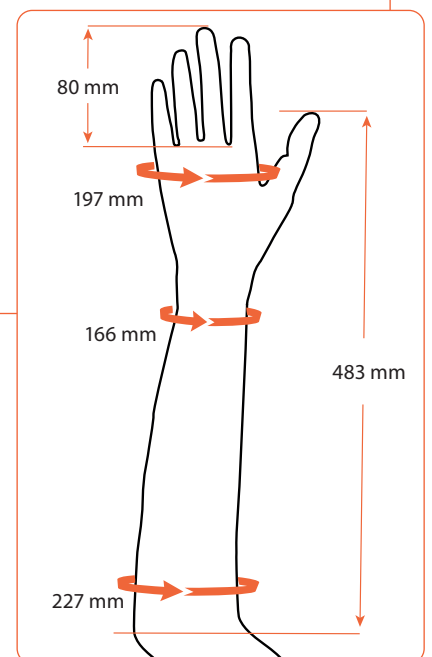

eSkin Standard Glove, Male - Model 7

Art.no Glove	Art.no Hand	Side	Model
E44S07L**	E44P07L00	Left (L)	7

** = Color scale 01 - 18
See eSkin Natural Color Guide for right skin color art.no E4S100