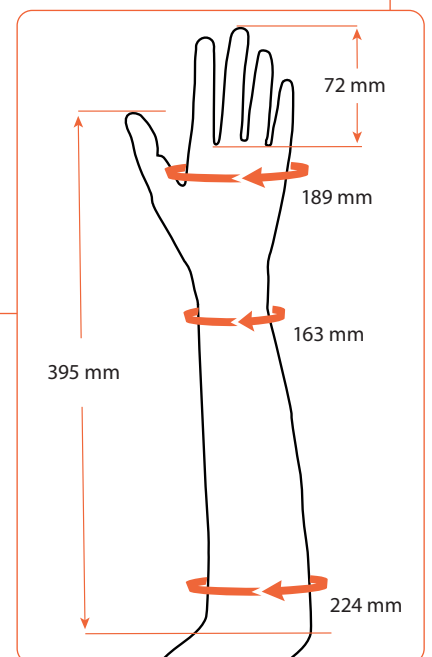

Features

- 18 colors. See our color guide (art.no E4S100) for reference
- Durable
- Flexible

Material: PVC

Art.no Glove	Art.no Hand	Side	Model	Metacarpal circumf. (mm)	Middle finger lenght (mm)	Wrist circumf. (mm)	Below elbow circumf. (mm)	Lenght to elbow (mm)
E45S02L**	E45P02L00	Left (L)	2	172	67	151	190	408
E45S05L**	E45P05L00	Left (L)	5	180	66	149	226	461
E45S08L**	E45P08L00	Left (L)	8	185	77	163	225	433
E45S11L**	E45P11L00	Left (L)	11	186	69	154	223	403
E45S02R**	E45P02R00	Right (R)	2	170	67	148	185	410
E45S05R**	E45P05R00	Right (R)	5	181	69	153	221	407
E45S08R**	E45P08R00	Right (R)	8	185	76	160	235	433
E45S11R**	E45P11R00	Right (R)	11	189	72	163	224	395

** = Color scale 01 - 18
See eSkin Natural Color Guide for right skin color art.no E45100

eSkin Standard Glove, Female - Model 8

Art.no Glove	Art.no Hand	Side	Model
E45S08L**	E45P08L00	Left (L)	8

** = Color scale 01 - 18
See eSkin Natural Color Guide for right skin color art.no E45100

eSkin Standard Glove, Female - Model 8

Art.no Glove	Art.no Hand	Side	Model
E45S08R**	E45P08R00	Right (R)	8

** = Color scale 01 - 18
See eSkin Natural Color Guide for right skin color art.no E45100

eSkin Standard Glove, Female - Model 11

Art.no Glove	Art.no Hand	Side	Model
E45S11L**	E45P11L00	Left (L)	11

** = Color scale 01 - 18
See eSkin Natural Color Guide for right skin color art.no E45100

eSkin Standard Glove, Female - Model 11

Art.no Glove	Art.no Hand	Side	Model
E45S11R**	E45P11R00	Right (R)	11