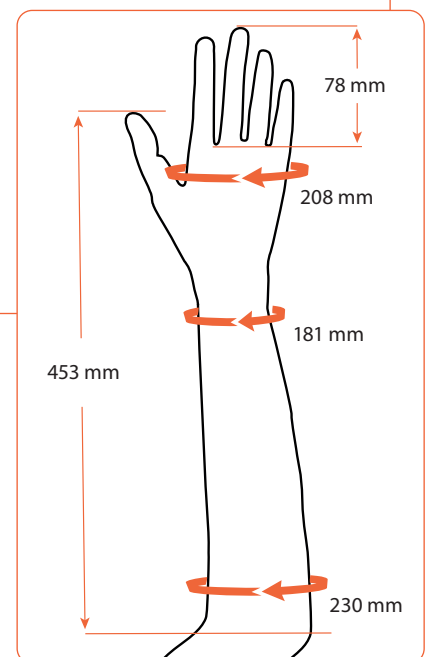

Features

- 18 colors. See our color guide (art.no E4N100) for reference
- Multilayer construction with fibers for a lifelike appearance
- Durable
- Flexible

Material: PVC

Art.no Glove	Art.no Hand	Side	Model	Metacarpal circumf. (mm)	Middle finger lenght (mm)	Wrist circumf. (mm)	Below elbow circumf. (mm)	Lenght to elbow (mm)
E44N03L**	E44P03L00	Left (L)	3	195	76	162	232	481
E44N07L**	E44P07L00	Left (L)	7	197	80	166	227	483
E44N10L**	E44P10L00	Left (L)	10	201	81	175	245	510
E44N13L**	E44P13L00	Left (L)	13	218	75	180	233	498
E44N14L**	E44P14L00	Left (L)	14	210	77	189	236	453
E44N16L**	E44P16L00	Left (L)	16	224	73	180	245	445
E44N03R**	E44P03R00	Right (R)	3	196	76	166	236	465
E44N07R**	E44P07R00	Right (R)	7	205	82	168	231	471
E44N10R**	E44P10R00	Right (R)	10	206	85	175	239	502
E44N13R**	E44P13R00	Right (R)	13	214	75	180	240	470
E44N14R**	E44P14R00	Right (R)	14	208	78	181	230	453
E44N16R**	E44P16R00	Right (R)	16	218	79	173	244	444

** = Color scale 01 - 18
See eSkin Natural Color Guide for right skin color art.no E4N100

eSkin Natural Glove, Male - Model 10

Art.no Glove	Art.no Hand	Side	Model
E44N10L**	E44P10L00	Left (L)	10

** = Color scale 01 - 18
See eSkin Natural Color Guide for right skin color art.no E4N100

Art.no Glove	Art.no Hand	Side	Model
E44N13L**	E44P13L00	Left (L)	13

** = Color scale 01 - 18
See eSkin Natural Color Guide for right skin color art.no E4N100

eSkin Natural Glove, Male - Model 13

Art.no Glove	Art.no Hand	Side	Model
E44N13R**	E44P13R00	Right (R)	13

** = Color scale 01 - 18
See eSkin Natural Color Guide for right skin color art.no E4N100

eSkin Natural Glove, Male - Model 14

Art.no Glove	Art.no Hand	Side	Model
E44N14L**	E44P14L00	Left (L)	14

** = Color scale 01 - 18
See eSkin Natural Color Guide for right skin color art.no E4N100