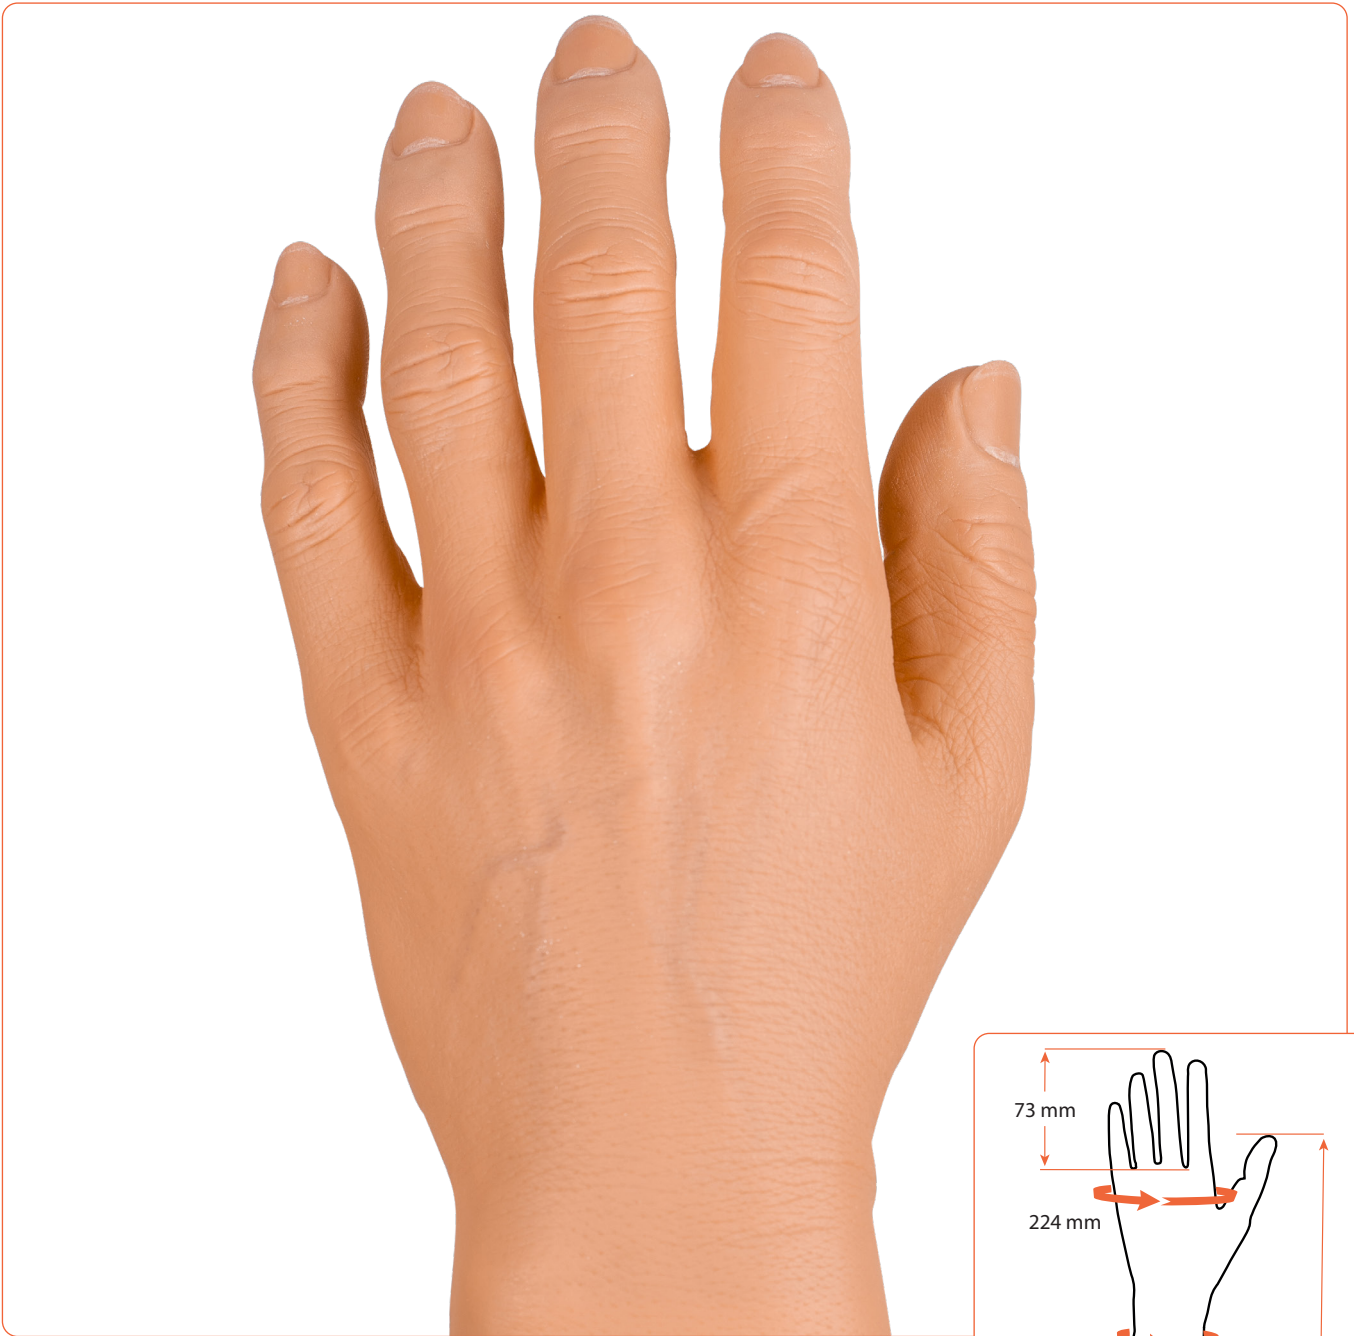

eSkin Standard Glove, Male - Model 13

Art.no Glove	Art.no Hand	Side	Model
E44S13L**	E44P13L00	Left (L)	13

** = Color scale 01 - 18
See eSkin Natural Color Guide for right skin color art.no E4S100

eSkin Standard Glove, Male - Model 13

Art.no Glove	Art.no Hand	Side	Model
E44S13R**	E44P13R00	Right (R)	13

** = Color scale 01 - 18
See eSkin Natural Color Guide for right skin color art.no E4S100

eSkin Standard Glove, Male - Model 14

Art.no Glove	Art.no Hand	Side	Model
E44S14L**	E44P14L00	Left (L)	14

** = Color scale 01 - 18
See eSkin Natural Color Guide for right skin color art.no E4S100

eSkin Standard Glove, Male - Model 14

Art.no Glove	Art.no Hand	Side	Model
E44S14R**	E44P14R00	Right (R)	14

** = Color scale 01 - 18
See eSkin Natural Color Guide for right skin color art.no E4S100