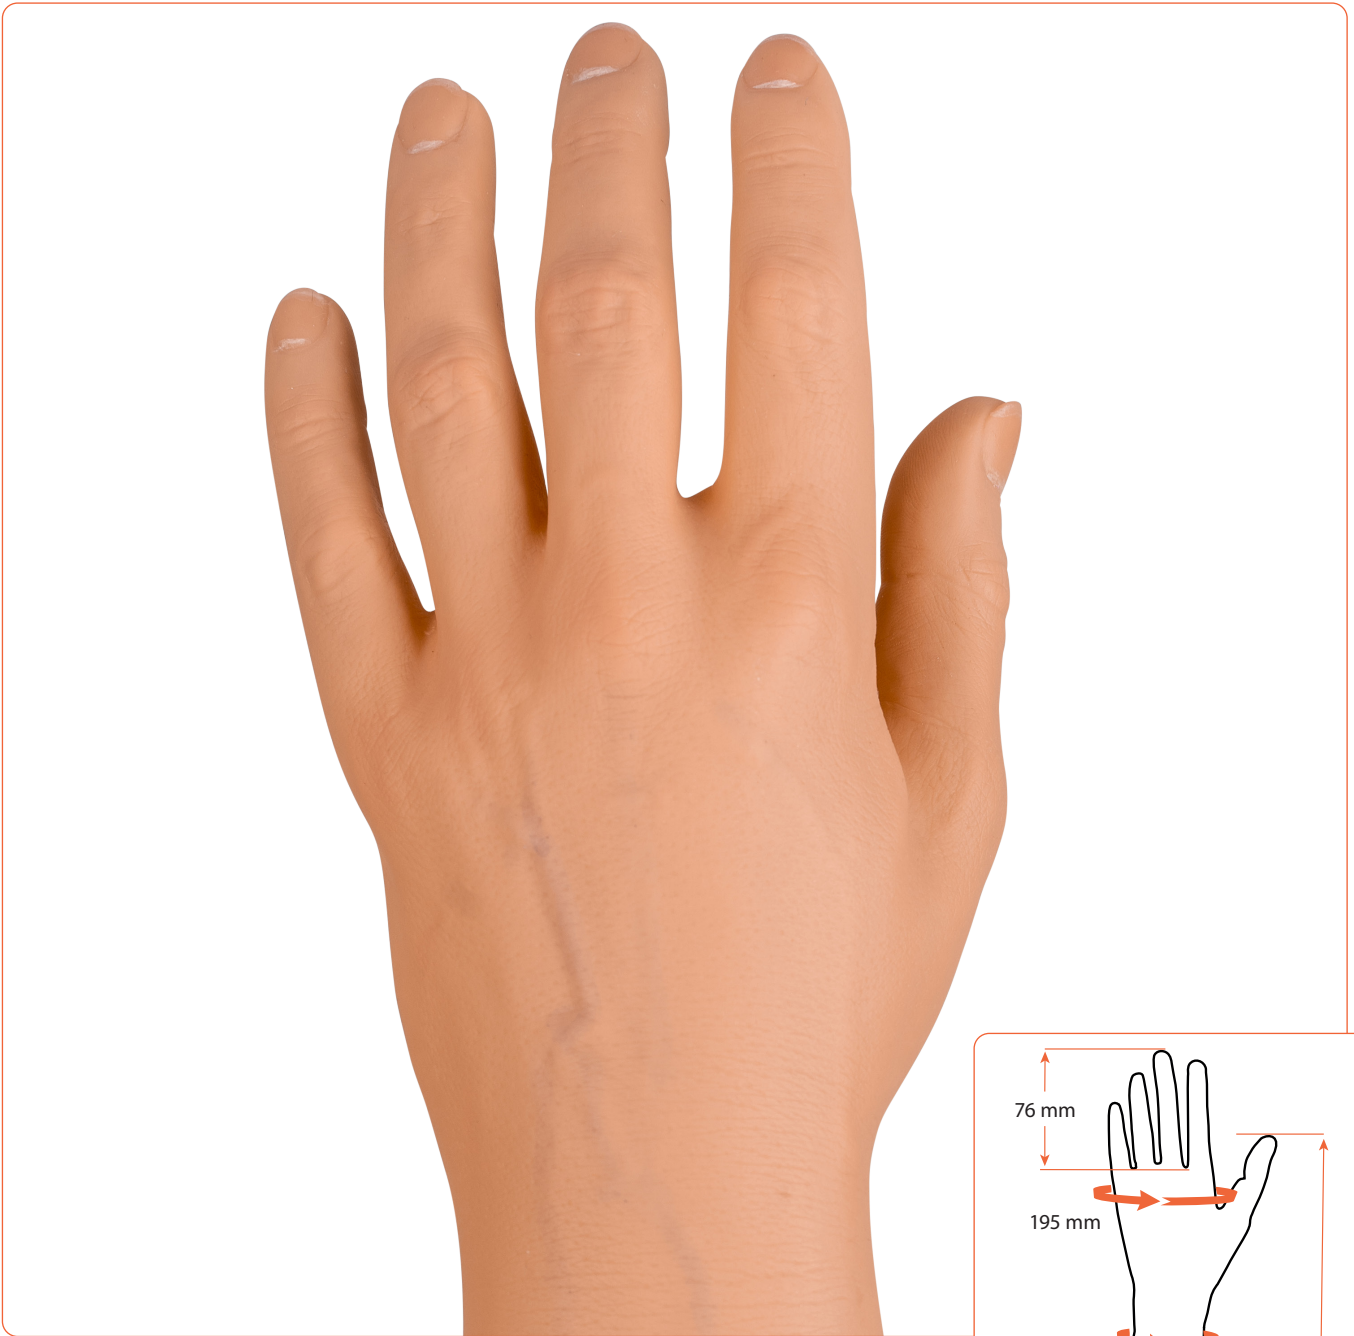

** = Color scale 01 - 18
See eSkin Natural Color Guide for right skin color art.no E4N100

Cosmetic Gloves

eSkin Standard Glove - Male

The eSkin Standard glove is made of high-quality Polyvinyl Chloride (PVC) and gives the gloves a natural appearance, durability and flexibility to a very low cost. Its available in 18 standard colors.

Features

- 18 colors. See our color guide (art.no E4S100) for reference
- Durable
- Flexible

Material: PVC

Art.no Glove	Art.no Hand	Side	Model	Metacarpal circumf. (mm)	Middle finger lenght (mm)	Wrist circumf. (mm)	Below elbow circumf. (mm)	Lenght to elbow (mm)
E44S03L**	E44P03L00	Left (L)	3	195	76	162	232	481
E44S07L**	E44P07L00	Left (L)	7	197	80	166	227	483
E44S10L**	E44P10L00	Left (L)	10	201	81	175	245	510
E44S13L**	E44P13L00	Left (L)	13	218	75	180	233	498
E44S14L**	E44P14L00	Left (L)	14	210	77	189	236	453
E44S16L**	E44P16L00	Left (L)	16	224	73	180	245	445
E44S03R**	E44P03R00	Right (R)	3	196	76	166	236	465
E44S07R**	E44P07R00	Right (R)	7	205	82	168	231	471
E44S10R**	E44P10R00	Right (R)	10	206	85	175	239	502
E44S13R**	E44P13R00	Right (R)	13	214	75	180	240	470
E44S14R**	E44P14R00	Right (R)	14	208	78	181	230	453
E44S16R**	E44P16R00	Right (R)	16	218	79	173	244	444

** = Color scale 01 - 18

See eSkin Standard Color Guide for right skin color art.no E4S100

eSkin Standard Glove, Male - Model 3

Art.no Glove	Art.no Hand	Side	Model
E44S03L**	E44P03L00	Left (L)	3

** = Color scale 01 - 18
See eSkin Natural Color Guide for right skin color art.no E4S100