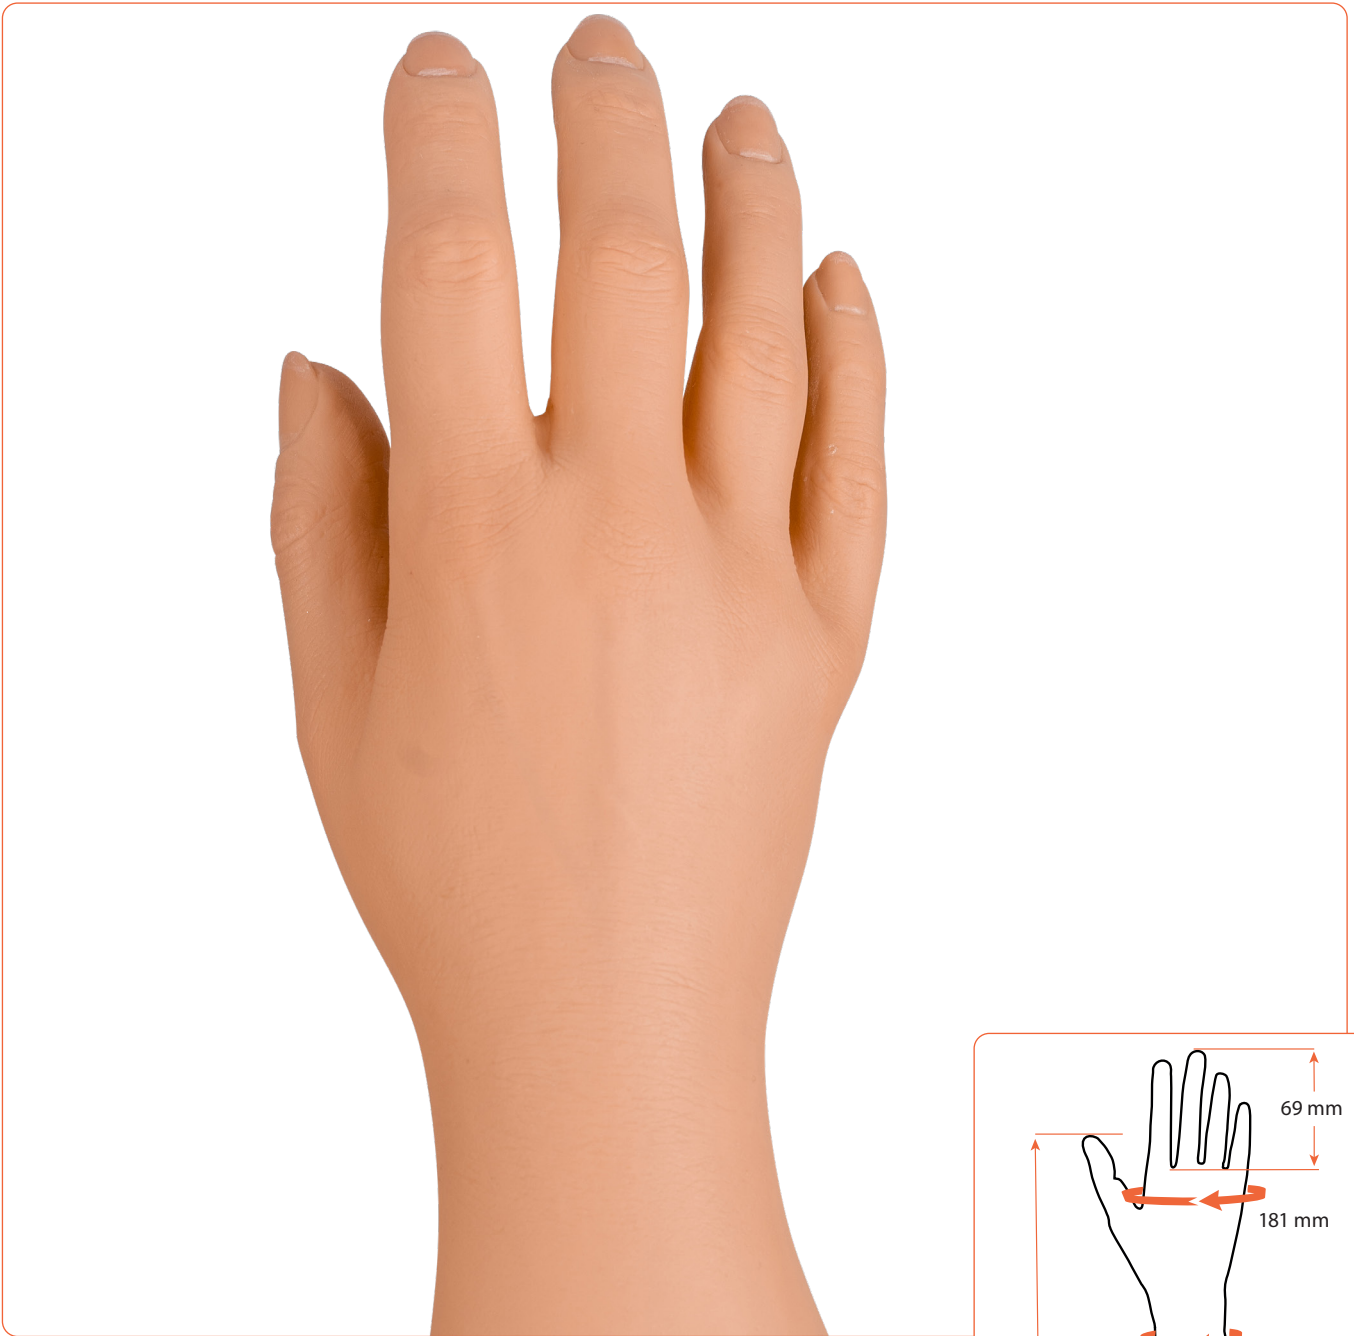

** = Color scale 01 - 18
See eSkin Standard Color Guide for right skin color art.no E4S100

eSkin Standard Glove, Female - Model 2

Art.no Glove	Art.no Hand	Side	Model
E45S02L**	E45P02L00	Left (L)	2

** = Color scale 01 - 18
See eSkin Natural Color Guide for right skin color art.no E45100

eSkin Standard Glove, Female - Model 2

Art.no Glove	Art.no Hand	Side	Model
E45S02R**	E45P02R00	Right (R)	2

** = Color scale 01 - 18
See eSkin Natural Color Guide for right skin color art.no E45100

eSkin Standard Glove, Female - Model 5

Art.no Glove	Art.no Hand	Side	Model
E45S05L**	E45P05L00	Left (L)	5

** = Color scale 01 - 18
See eSkin Natural Color Guide for right skin color art.no E45100

eSkin Standard Glove, Female - Model 5

Art.no Glove	Art.no Hand	Side	Model
E45S05R**	E45P05R00	Right (R)	5

** = Color scale 01 - 18
See eSkin Natural Color Guide for right skin color art.no E45100

eSkin Standard Glove, Female - Model 8

Art.no Glove	Art.no Hand	Side	Model
E45S08L**	E45P08L00	Left (L)	8

** = Color scale 01 - 18
See eSkin Natural Color Guide for right skin color art.no E45100