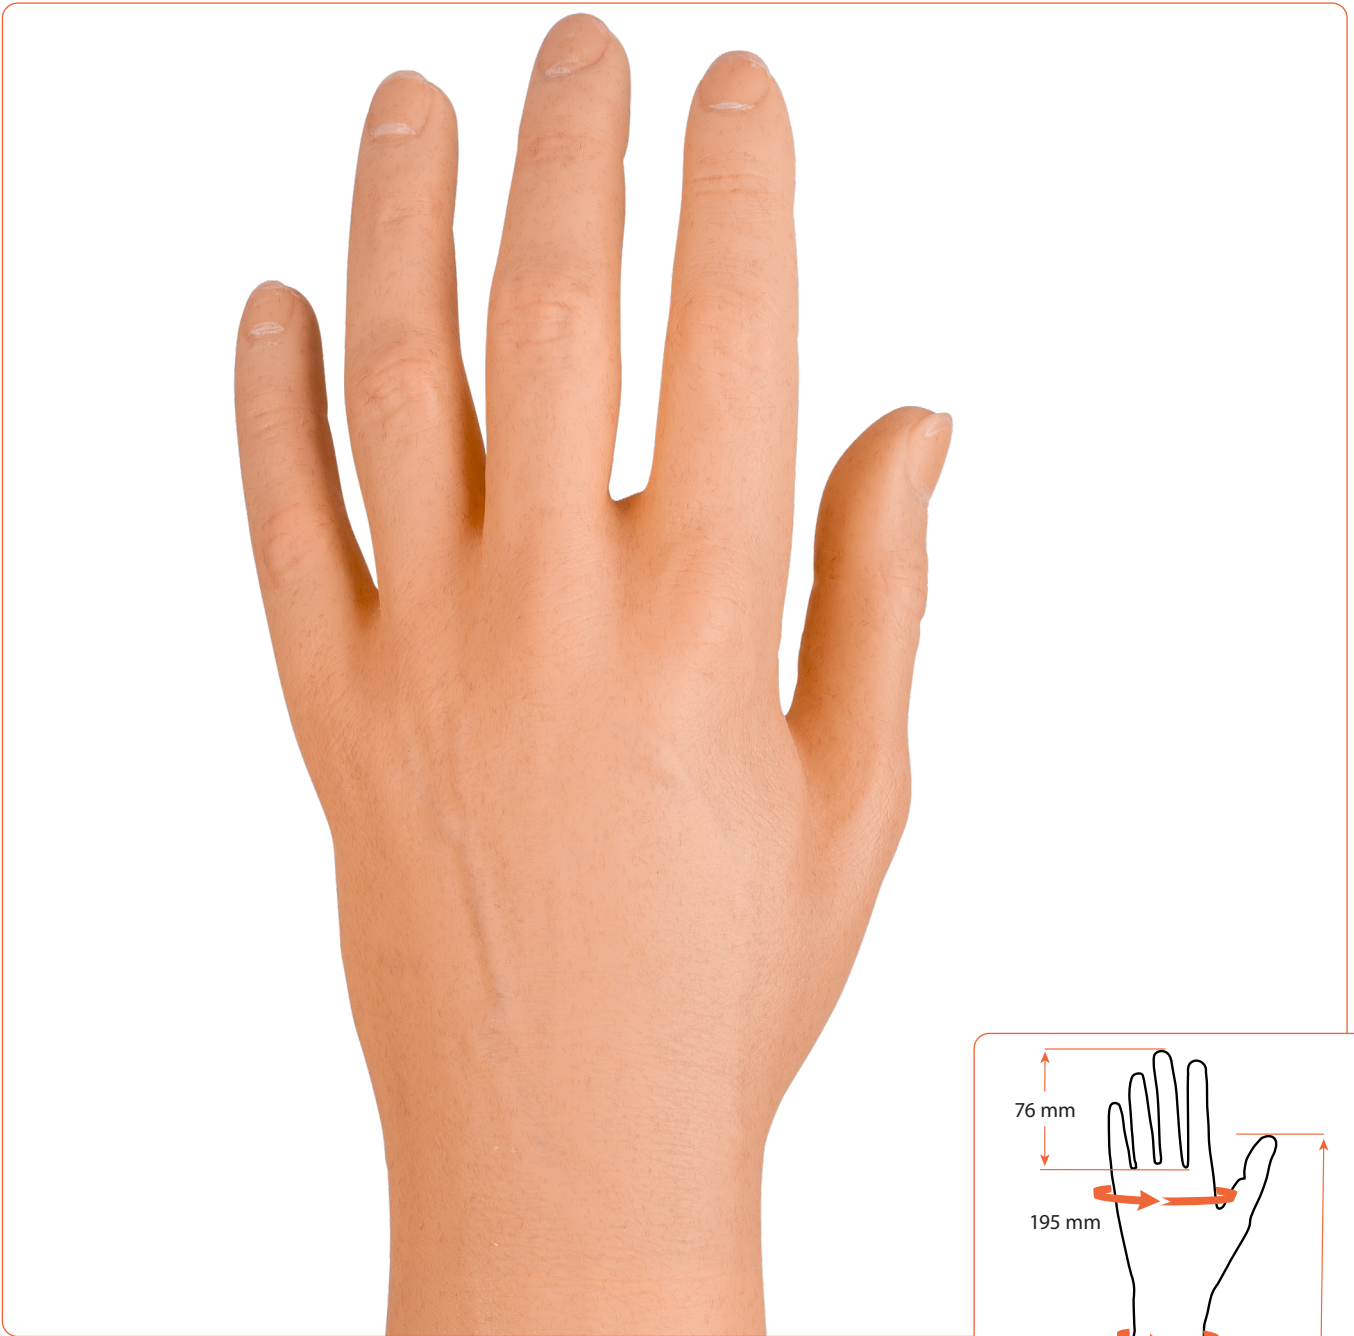

Cosmetic Gloves

Cosmetic Gloves

eSkin Natural Glove - Male

The eSkin Natural Glove sets the new benchmark for prosthetic gloves. With its multilayer construction and fibers, it brings life to the cosmetic glove. The eSkin Natural glove is made of high-quality Polyvinyl Chloride (PVC) and gives the gloves a natural appearance, durability and flexibility to ensure a high-quality product. Available in 18 lifelike colors.

Features

- 18 colors. See our color guide (art.no E4N100) for reference
- Multilayer construction with fibers for a lifelike appearance
- Durable
- Flexible

Material: PVC

Art.no Glove	Art.no Hand	Side	Model	Metacarpal circumf. (mm)	Middle finger lenght (mm)	Wrist circumf. (mm)	Below elbow circumf. (mm)	Lenght to elbow (mm)
E44N03L**	E44P03L00	Left (L)	3	195	76	162	232	481
E44N07L**	E44P07L00	Left (L)	7	197	80	166	227	483
E44N10L**	E44P10L00	Left (L)	10	201	81	175	245	510
E44N13L**	E44P13L00	Left (L)	13	218	75	180	233	498
E44N14L**	E44P14L00	Left (L)	14	210	77	189	236	453
E44N16L**	E44P16L00	Left (L)	16	224	73	180	245	445
E44N03R**	E44P03R00	Right (R)	3	196	76	166	236	465
E44N07R**	E44P07R00	Right (R)	7	205	82	168	231	471
E44N10R**	E44P10R00	Right (R)	10	206	85	175	239	502
E44N13R**	E44P13R00	Right (R)	13	214	75	180	240	470
E44N14R**	E44P14R00	Right (R)	14	208	78	181	230	453
E44N16R**	E44P16R00	Right (R)	16	218	79	173	244	444

** = Color scale 01 - 18

See eSkin Natural Color Guide for right skin color art.no E4N100

eSkin Natural Glove, Male - Model 3

Art.no Glove	Art.no Hand	Side	Model
E44N03L**	E44P03L00	Left (L)	3

** = Color scale 01 - 18
See eSkin Natural Color Guide for right skin color art.no E4N100