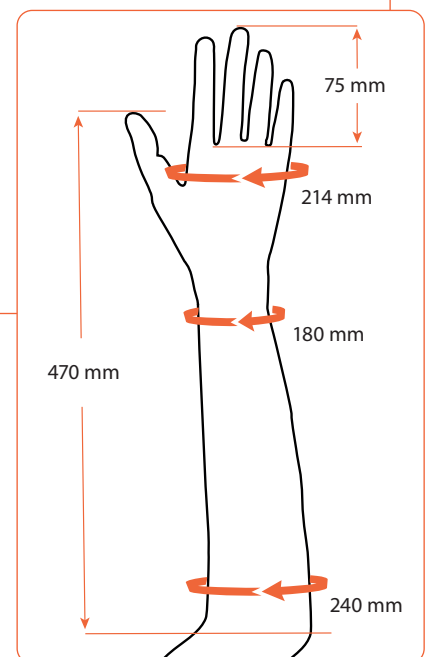

eSkin Standard Glove, Male - Model 13

Art.no Glove	Art.no Hand	Side	Model
E44S13R**	E44P13R00	Right (R)	13

** = Color scale 01 - 18
See eSkin Natural Color Guide for right skin color art.no E4S100