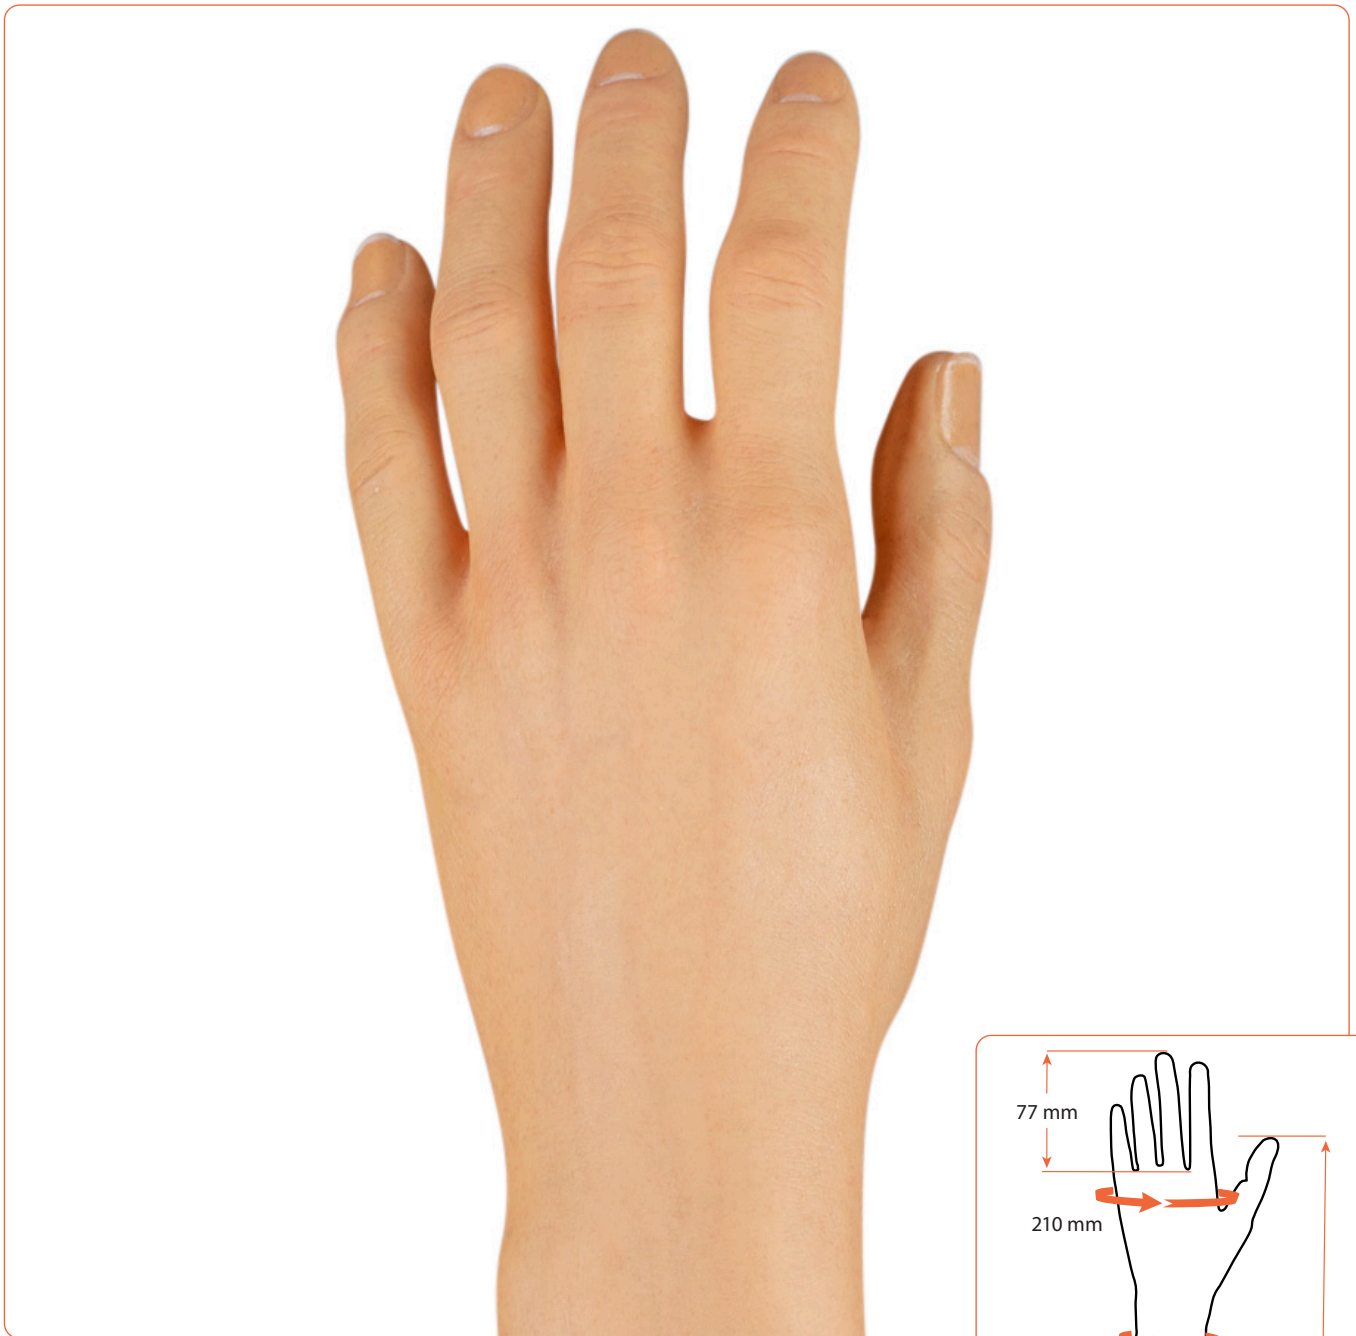

** = Color scale 01 - 18
See eSkin Natural Color Guide for right skin color art.no E4N100

eSkin Natural Glove, Male - Model 10

Art.no Glove	Art.no Hand	Side	Model
E44N10L**	E44P10L00	Left (L)	10

** = Color scale 01 - 18
See eSkin Natural Color Guide for right skin color art.no E4N100

eSkin Natural Glove, Male - Model 10

Art.no Glove	Art.no Hand	Side	Model
E44N10R**	E44P10R00	Right (R)	10

** = Color scale 01 - 18
See eSkin Natural Color Guide for right skin color art.no E4N100

eSkin Natural Glove, Male - Model 13

Art.no Glove	Art.no Hand	Side	Model
E44N13L**	E44P13L00	Left (L)	13

** = Color scale 01 - 18
See eSkin Natural Color Guide for right skin color art.no E4N100

eSkin Natural Glove, Male - Model 13

Art.no Glove	Art.no Hand	Side	Model
E44N13R**	E44P13R00	Right (R)	13

** = Color scale 01 - 18
See eSkin Natural Color Guide for right skin color art.no E4N100

eSkin Natural Glove, Male - Model 14

Art.no Glove	Art.no Hand	Side	Model
E44N14L**	E44P14L00	Left (L)	14

** = Color scale 01 - 18
See eSkin Natural Color Guide for right skin color art.no E4N100