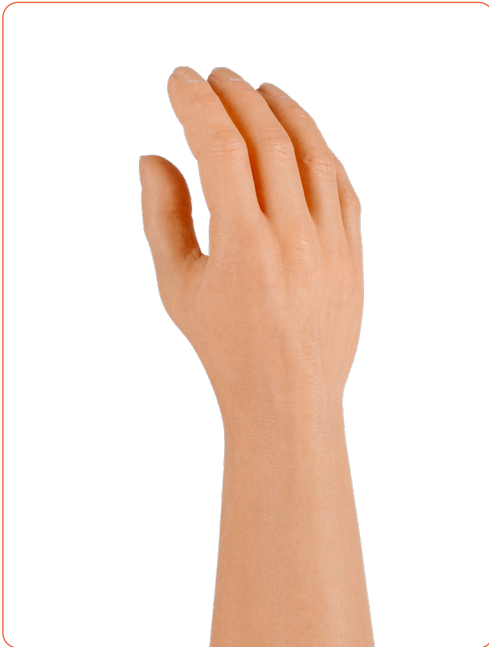

Cosmetic Gloves

Cosmetic Gloves

eSkin Natural Glove - Male

The eSkin Natural Glove sets the new benchmark for prosthetic gloves. With its multilayer construction and fibers, it brings life to the cosmetic glove. The eSkin Natural glove is made of high-quality Polyvinyl Chloride (PVC) and gives the gloves a natural appearance, durability and flexibility to ensure a high-quality product. Available in 18 lifelike colors.

Features

- 18 colors. See our color guide (art.no E4N100) for reference
- Multilayer construction with fibers for a lifelike appearance
- Durable
- Flexible

Material: PVC

Art.no Glove	Art.no Hand	Side	Model	Metacarpal circumf. (mm)	Middle finger lenght (mm)	Wrist circumf. (mm)	Below elbow circumf. (mm)	Lenght to elbow (mm)
E44N03L**	E44P03L00	Left (L)	3	195	76	162	232	481
E44N07L**	E44P07L00	Left (L)	7	197	80	166	227	483
E44N10L**	E44P10L00	Left (L)	10	201	81	175	245	510
E44N13L**	E44P13L00	Left (L)	13	218	75	180	233	498
E44N14L**	E44P14L00	Left (L)	14	210	77	189	236	453
E44N16L**	E44P16L00	Left (L)	16	224	73	180	245	445
E44N03R**	E44P03R00	Right (R)	3	196	76	166	236	465
E44N07R**	E44P07R00	Right (R)	7	205	82	168	231	471
E44N10R**	E44P10R00	Right (R)	10	206	85	175	239	502
E44N13R**	E44P13R00	Right (R)	13	214	75	180	240	470
E44N14R**	E44P14R00	Right (R)	14	208	78	181	230	453
E44N16R**	E44P16R00	Right (R)	16	218	79	173	244	444

** = Color scale 01 - 18

See eSkin Natural Color Guide for right skin color art.no E4N100

eSkin Natural Glove, Male - Model 3

Art.no Glove	Art.no Hand	Side	Model
E44N03L**	E44P03L00	Left (L)	3

** = Color scale 01 - 18
See eSkin Natural Color Guide for right skin color art.no E4N100