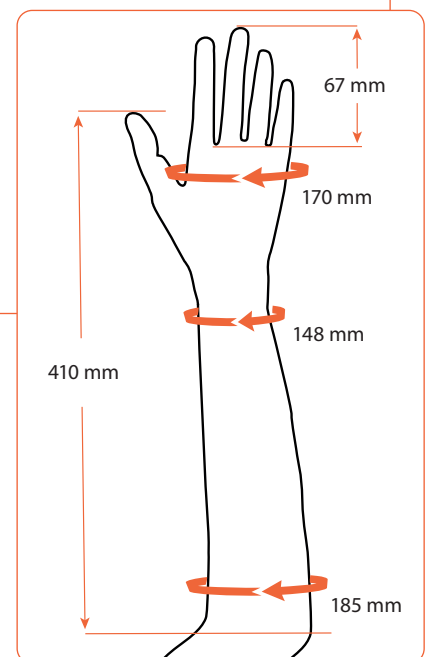

** = Color scale 01 - 18
See eSkin Natural Color Guide for right skin color art.no E4N100

eSkin Natural Glove, Male - Model 10

Art.no Glove	Art.no Hand	Side	Model
E44N10L**	E44P10L00	Left (L)	10

** = Color scale 01 - 18
See eSkin Natural Color Guide for right skin color art.no E4N100

Features

- 18 colors. See our color guide (art.no E4N100) for reference
- Multilayer construction with fibers for a lifelike appearance
- Durable
- Flexible

Material: PVC

Art.no Glove	Art.no Hand	Side	Model	Metacarpal circumf. (mm)	Middle finger length (mm)	Wrist circumf. (mm)	Below elbow circumf. (mm)	Length to elbow (mm)
E45N02L**	E45P02L00	Left (L)	2	172	67	151	190	408
E45N05L**	E45P05L00	Left (L)	5	180	66	149	226	461
E45N08L**	E45P08L00	Left (L)	8	185	77	163	225	433
E45N11L**	E45P11L00	Left (L)	11	186	69	154	223	403
E45N02R**	E45P02R00	Right (R)	2	170	67	148	185	410
E45N05R**	E45P05R00	Right (R)	5	181	69	153	221	407
E45N08R**	E45P08R00	Right (R)	8	185	76	160	235	433
E45N11R**	E45P11R00	Right (R)	11	189	72	163	224	395

** = Color scale 01 - 18
See eSkin Natural Color Guide for right skin color art.no E4N100

eSkin Natural Glove, Female - Model 2

Art.no Glove	Art.no Hand	Side	Model
E45N02L**	E45P02L00	Left (L)	2

** = Color scale 01 - 18
See eSkin Natural Color Guide for right skin color art.no E4N100