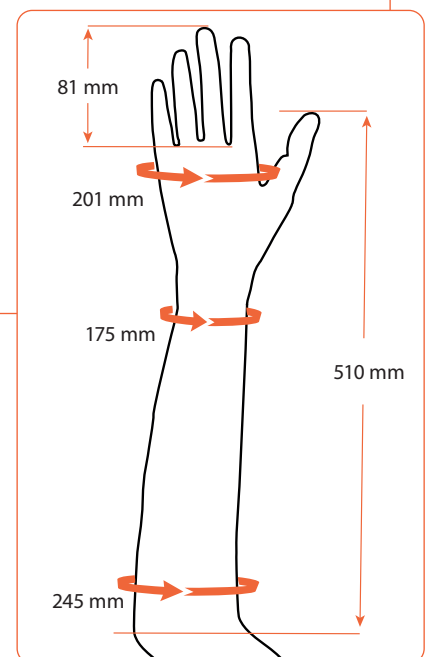

Features

- 18 colors. See our color guide (art.no E4N100) for reference
- Multilayer construction with fibers for a lifelike appearance
- Durable
- Flexible

Material: PVC

Art.no Glove	Art.no Hand	Side	Model	Metacarpal circumf. (mm)	Middle finger lenght (mm)	Wrist circumf. (mm)	Below elbow circumf. (mm)	Lenght to elbow (mm)
E44N03L**	E44P03L00	Left (L)	3	195	76	162	232	481
E44N07L**	E44P07L00	Left (L)	7	197	80	166	227	483
E44N10L**	E44P10L00	Left (L)	10	201	81	175	245	510
E44N13L**	E44P13L00	Left (L)	13	218	75	180	233	498
E44N14L**	E44P14L00	Left (L)	14	210	77	189	236	453
E44N16L**	E44P16L00	Left (L)	16	224	73	180	245	445
E44N03R**	E44P03R00	Right (R)	3	196	76	166	236	465
E44N07R**	E44P07R00	Right (R)	7	205	82	168	231	471
E44N10R**	E44P10R00	Right (R)	10	206	85	175	239	502
E44N13R**	E44P13R00	Right (R)	13	214	75	180	240	470
E44N14R**	E44P14R00	Right (R)	14	208	78	181	230	453
E44N16R**	E44P16R00	Right (R)	16	218	79	173	244	444

** = Color scale 01 - 18

See eSkin Natural Color Guide for right skin color art.no E4N100

eSkin Natural Glove, Male - Model 3

Art.no Glove	Art.no Hand	Side	Model
E44N03L**	E44P03L00	Left (L)	3

** = Color scale 01 - 18
See eSkin Natural Color Guide for right skin color art.no E4N100

Art.no Glove	Art.no Hand	Side	Model
E44N07L**	E44P07L00	Left (L)	7

** = Color scale 01 - 18
See eSkin Natural Color Guide for right skin color art.no E4N100

eSkin Natural Glove, Male - Model 7

Art.no Glove	Art.no Hand	Side	Model
E44N07R**	E44P07R00	Right (R)	7

** = Color scale 01 - 18
See eSkin Natural Color Guide for right skin color art.no E4N100

eSkin Natural Glove, Male - Model 10

Art.no Glove	Art.no Hand	Side	Model
E44N10L**	E44P10L00	Left (L)	10

** = Color scale 01 - 18
See eSkin Natural Color Guide for right skin color art.no E4N100