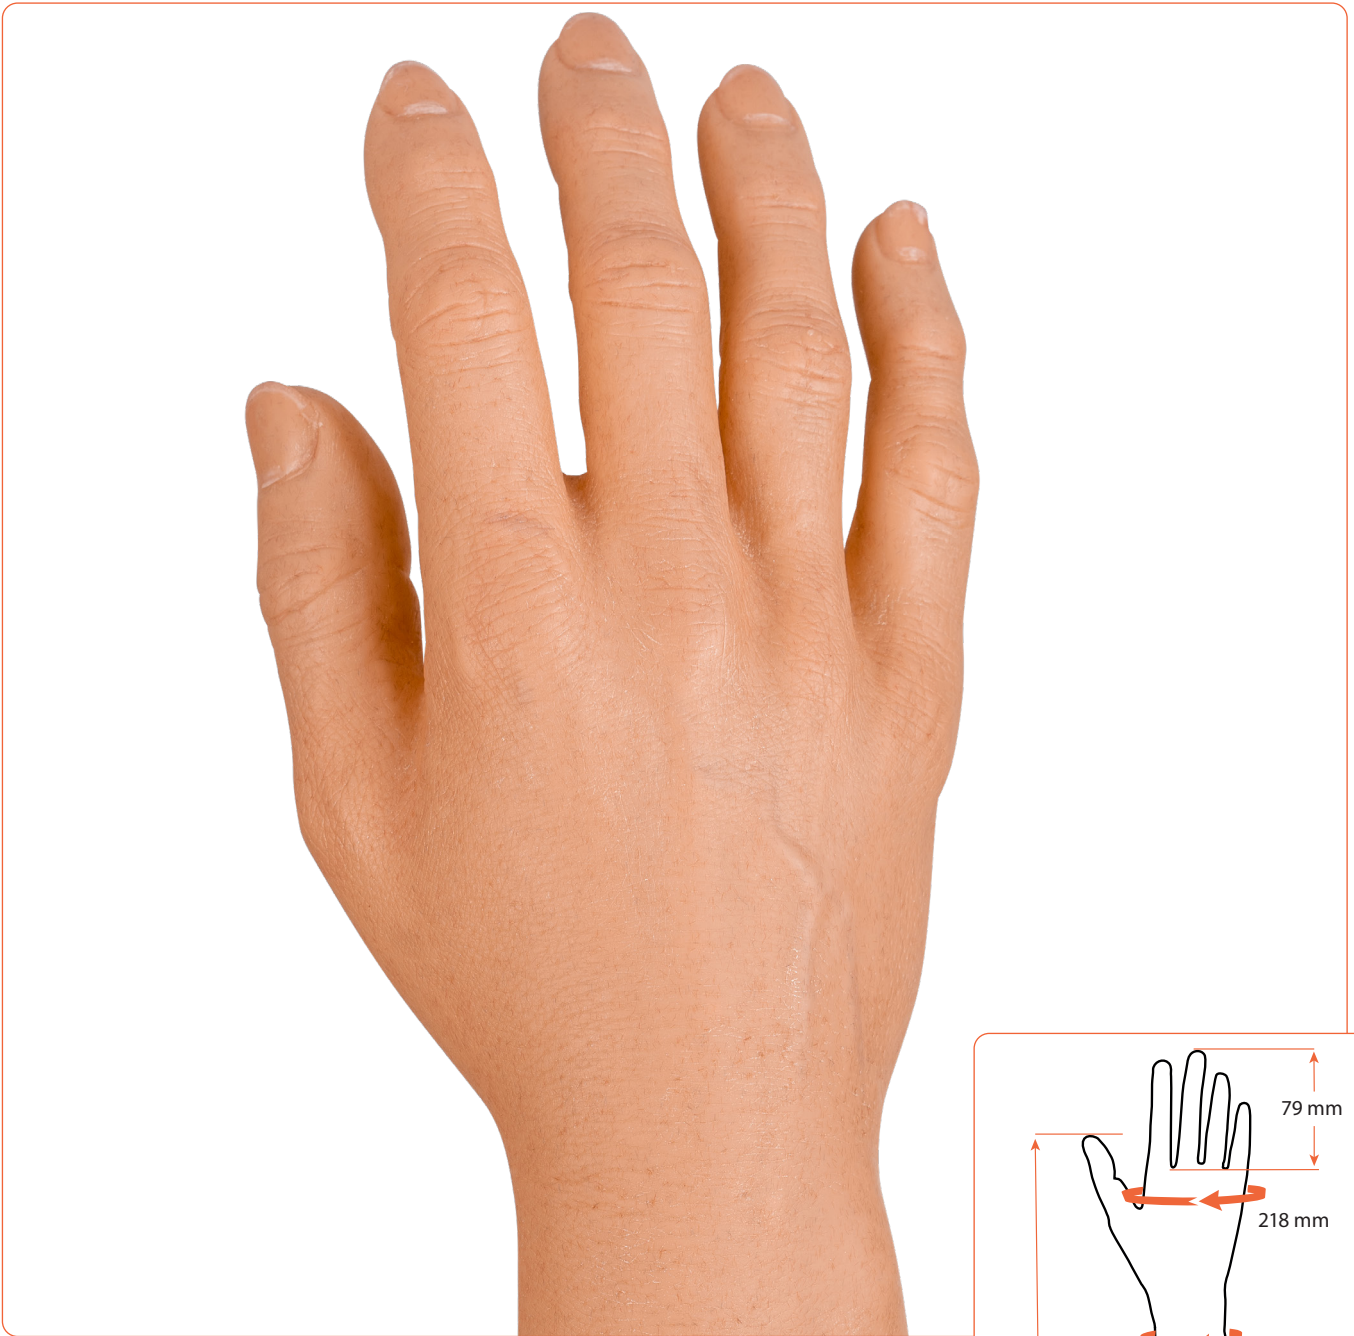

** = Color scale 01 - 18
See eSkin Natural Color Guide for right skin color art.no E4N100

eSkin Natural Glove, Male - Model 14

Art.no Glove	Art.no Hand	Side	Model
E44N14L**	E44P14L00	Left (L)	14

** = Color scale 01 - 18
See eSkin Natural Color Guide for right skin color art.no E4N100

eSkin Natural Glove, Male - Model 14

Art.no Glove	Art.no Hand	Side	Model
E44N14R**	E44P14R00	Right (R)	14

** = Color scale 01 - 18
See eSkin Natural Color Guide for right skin color art.no E4N100

eSkin Natural Glove, Male - Model 16

Art.no Glove	Art.no Hand	Side	Model
E44N16L**	E44P16L00	Left (L)	16

** = Color scale 01 - 18
See eSkin Natural Color Guide for right skin color art.no E4N100

eSkin Natural Glove, Male - Model 16

Art.no Glove	Art.no Hand	Side	Model
E44N16R**	E44P16R00	Right (R)	16

** = Color scale 01 - 18
See eSkin Natural Color Guide for right skin color art.no E4N100

Cosmetic Gloves

eSkin Natural Glove - Female

The eSkin Natural Glove sets the new benchmark for prosthetic gloves. With its multilayer construction and fibers, it brings life to the cosmetic glove. The eSkin Natural glove is made of high-quality Polyvinyl Chloride (PVC) and gives the gloves a natural appearance, durability and flexibility to ensure a high-quality product. Available in 18 lifelike colors.