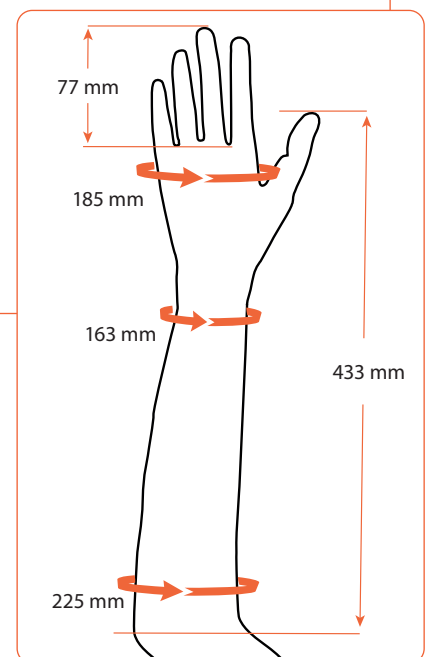

eSkin Natural Glove, Female - Model 8

Art.no Glove	Art.no Hand	Side	Model
E45N08L**	E45P08L00	Left (L)	8

** = Color scale 01 - 18
See eSkin Natural Color Guide for right skin color art.no E4N100