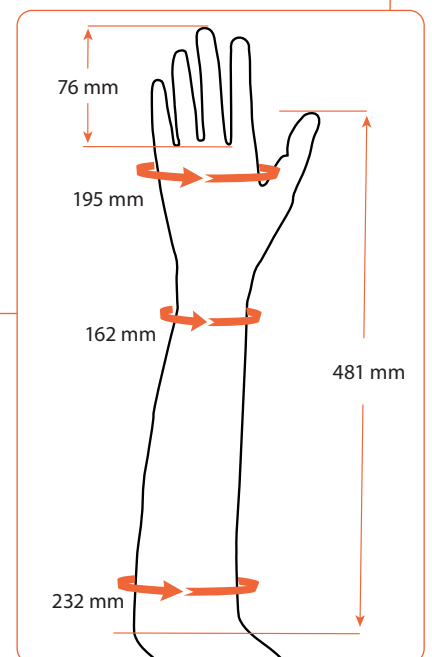

Features

- 18 colors. See our color guide (art.no E4N100) for reference
- Multilayer construction with fibers for a lifelike appearance
- Durable
- Flexible

Material: PVC

Art.no Glove	Art.no Hand	Side	Model	Metacarpal circumf. (mm)	Middle finger lenght (mm)	Wrist circumf. (mm)	Below elbow circumf. (mm)	Lenght to elbow (mm)
E44N03L**	E44P03L00	Left (L)	3	195	76	162	232	481
E44N07L**	E44P07L00	Left (L)	7	197	80	166	227	483
E44N10L**	E44P10L00	Left (L)	10	201	81	175	245	510
E44N13L**	E44P13L00	Left (L)	13	218	75	180	233	498
E44N14L**	E44P14L00	Left (L)	14	210	77	189	236	453
E44N16L**	E44P16L00	Left (L)	16	224	73	180	245	445
E44N03R**	E44P03R00	Right (R)	3	196	76	166	236	465
E44N07R**	E44P07R00	Right (R)	7	205	82	168	231	471
E44N10R**	E44P10R00	Right (R)	10	206	85	175	239	502
E44N13R**	E44P13R00	Right (R)	13	214	75	180	240	470
E44N14R**	E44P14R00	Right (R)	14	208	78	181	230	453
E44N16R**	E44P16R00	Right (R)	16	218	79	173	244	444

** = Color scale 01 - 18

See eSkin Natural Color Guide for right skin color art.no E4N100

eSkin Natural Glove, Male - Model 3

Art.no Glove	Art.no Hand	Side	Model
E44N03L**	E44P03L00	Left (L)	3

** = Color scale 01 - 18
See eSkin Natural Color Guide for right skin color art.no E4N100

** = Color scale 01 - 18
See eSkin Natural Color Guide for right skin color art.no E4N100

eSkin Natural Glove, Male - Model 10

Art.no Glove	Art.no Hand	Side	Model
E44N10L**	E44P10L00	Left (L)	10

** = Color scale 01 - 18
See eSkin Natural Color Guide for right skin color art.no E4N100