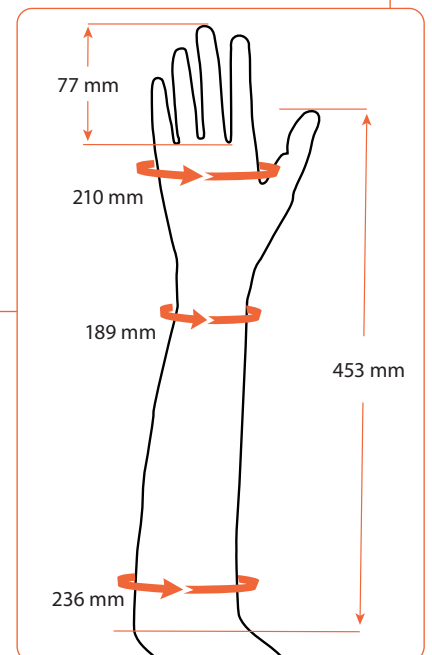

eSkin Standard Glove, Male - Model 14

Art.no Glove	Art.no Hand	Side	Model
E44S14L**	E44P14L00	Left (L)	14

** = Color scale 01 - 18
See eSkin Natural Color Guide for right skin color art.no E4S100