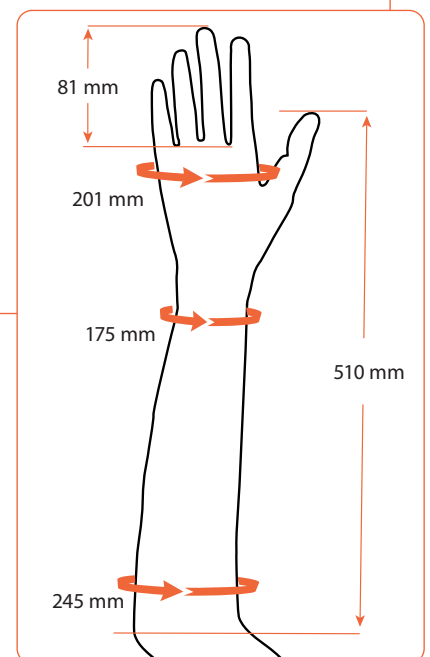

eSkin Standard Glove, Male - Model 10

Art.no Glove	Art.no Hand	Side	Model
E44S10L**	E44P10L00	Left (L)	10

** = Color scale 01 - 18
See eSkin Natural Color Guide for right skin color art.no E4S100