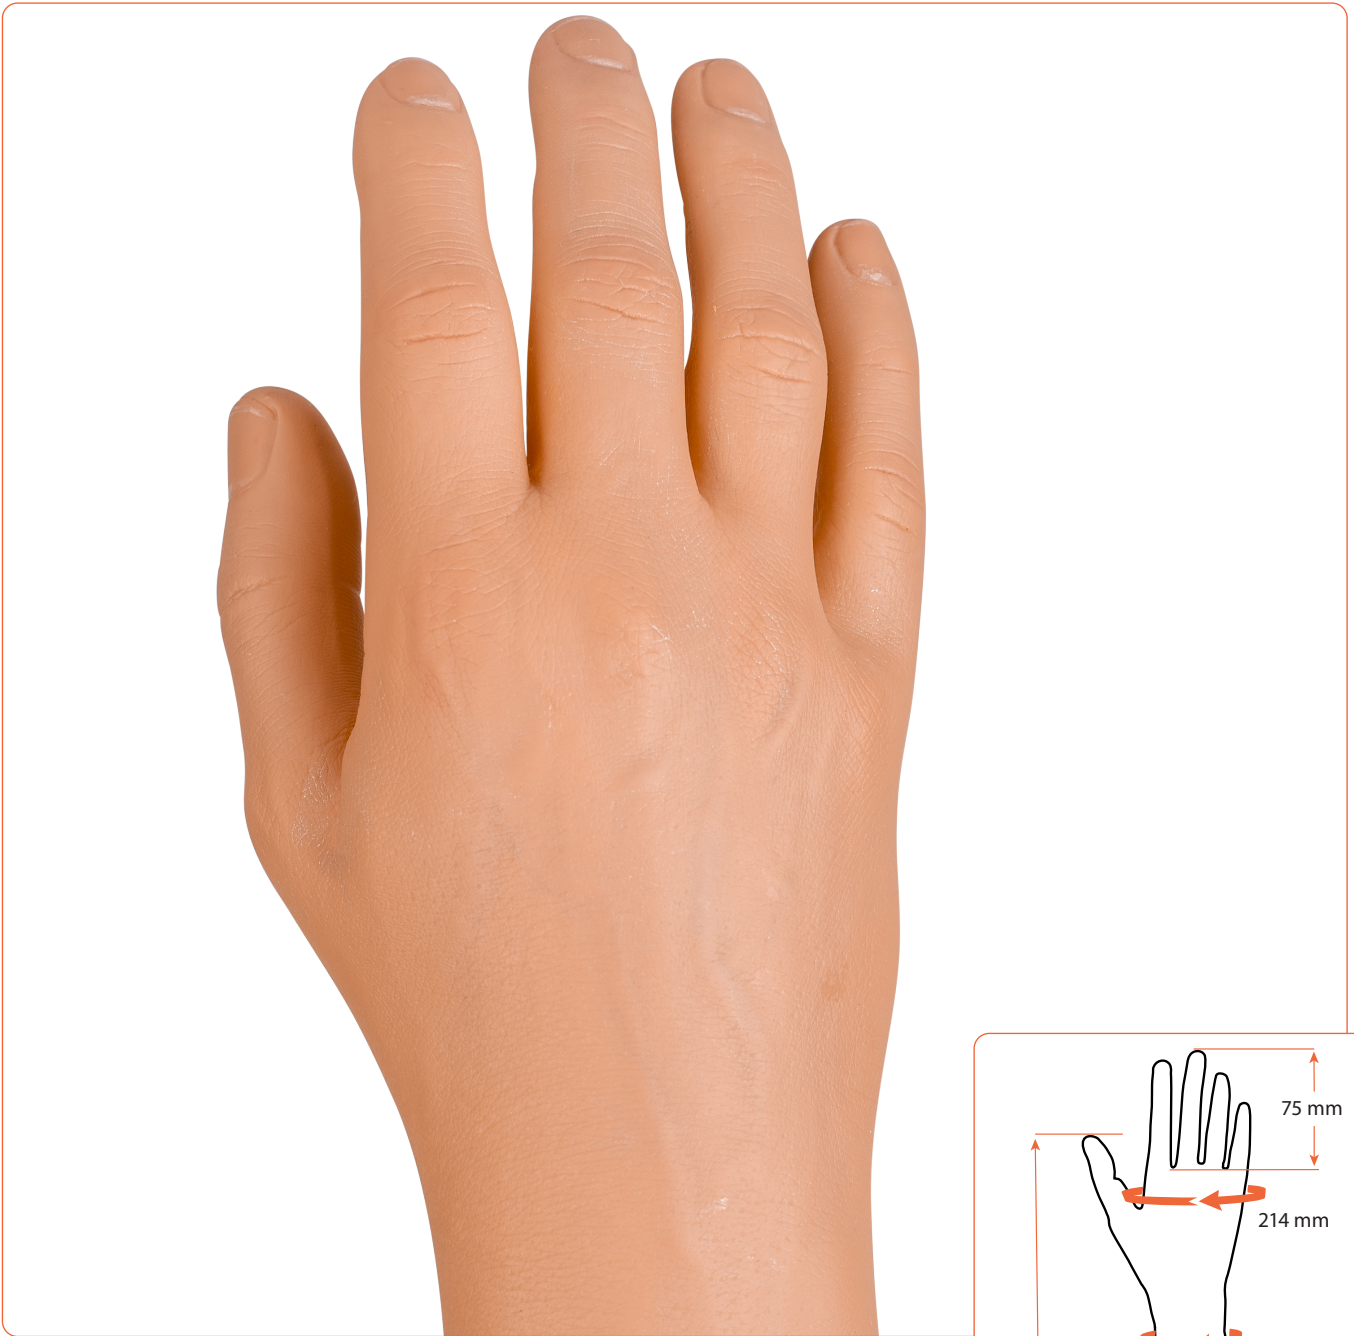

Art.no Glove	Art.no Hand	Side	Model
E44S07L**	E44P07L00	Left (L)	7

** = Color scale 01 - 18
See eSkin Natural Color Guide for right skin color art.no E4S100

eSkin Standard Glove, Male - Model 10

Art.no Glove	Art.no Hand	Side	Model
E44S10L**	E44P10L00	Left (L)	10

** = Color scale 01 - 18
See eSkin Natural Color Guide for right skin color art.no E4S100

eSkin Standard Glove, Male - Model 10

Art.no Glove	Art.no Hand	Side	Model
E44S10R**	E44P10R00	Right (R)	10

** = Color scale 01 - 18
See eSkin Natural Color Guide for right skin color art.no E4S100

eSkin Standard Glove, Male - Model 13

Art.no Glove	Art.no Hand	Side	Model
E44S13L**	E44P13L00	Left (L)	13

** = Color scale 01 - 18
See eSkin Natural Color Guide for right skin color art.no E4S100

eSkin Standard Glove, Male - Model 13