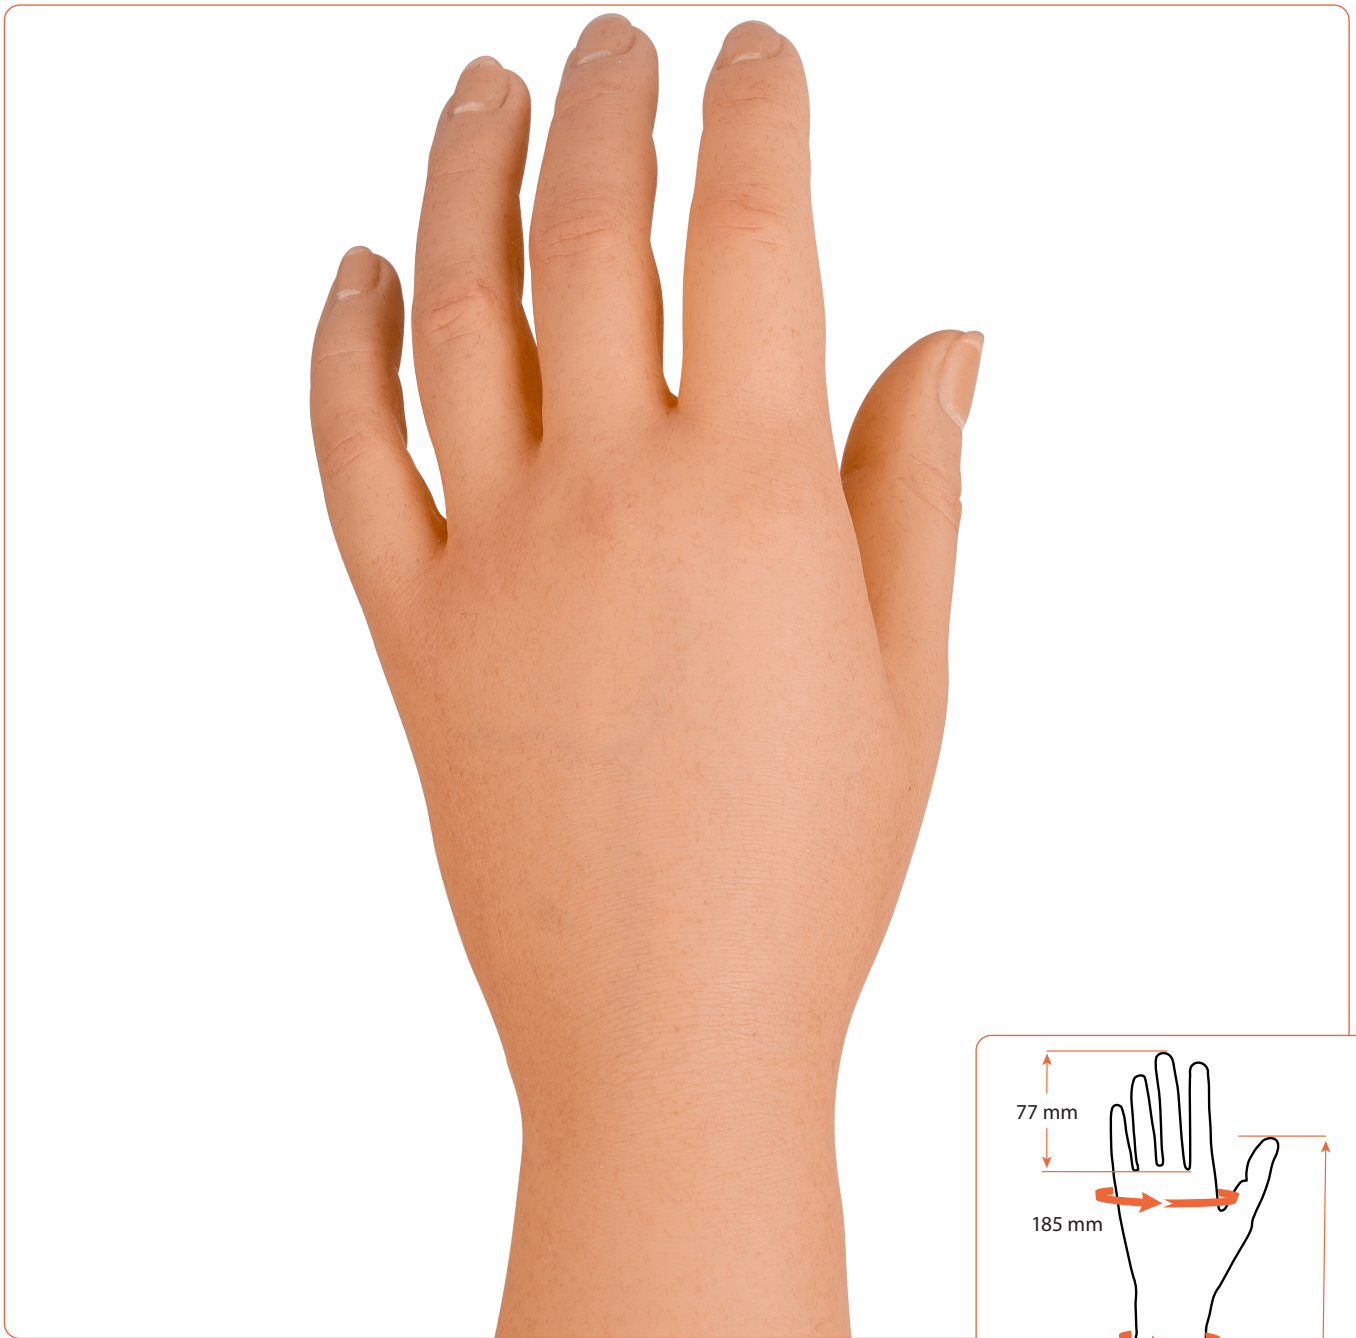

Art.no Glove	Art.no Hand	Side	Model
E45N05L**	E45P05L00	Left (L)	5

** = Color scale 01 - 18
See eSkin Natural Color Guide for right skin color art.no E4N100

eSkin Natural Glove, Female - Model 5

Art.no Glove	Art.no Hand	Side	Model
E45N05R**	E45P05R00	Right (R)	5

** = Color scale 01 - 18
See eSkin Natural Color Guide for right skin color art.no E4N100

eSkin Natural Glove, Female - Model 8

Art.no Glove	Art.no Hand	Side	Model
E45N08L**	E45P08L00	Left (L)	8

** = Color scale 01 - 18
See eSkin Natural Color Guide for right skin color art.no E4N100