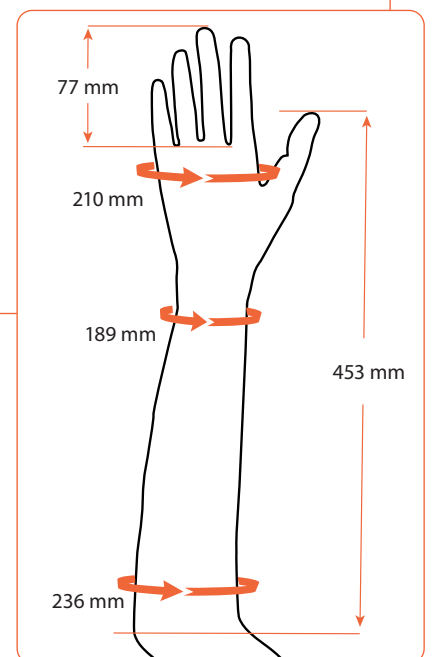

Features

- 18 colors. See our color guide (art.no E4N100) for reference
- Multilayer construction with fibers for a lifelike appearance
- Durable
- Flexible

Material: PVC

Art.no Glove	Art.no Hand	Side	Model	Metacarpal circumf. (mm)	Middle finger lenght (mm)	Wrist circumf. (mm)	Below elbow circumf. (mm)	Lenght to elbow (mm)
E44N03L**	E44P03L00	Left (L)	3	195	76	162	232	481
E44N07L**	E44P07L00	Left (L)	7	197	80	166	227	483
E44N10L**	E44P10L00	Left (L)	10	201	81	175	245	510
E44N13L**	E44P13L00	Left (L)	13	218	75	180	233	498
E44N14L**	E44P14L00	Left (L)	14	210	77	189	236	453
E44N16L**	E44P16L00	Left (L)	16	224	73	180	245	445
E44N03R**	E44P03R00	Right (R)	3	196	76	166	236	465
E44N07R**	E44P07R00	Right (R)	7	205	82	168	231	471
E44N10R**	E44P10R00	Right (R)	10	206	85	175	239	502
E44N13R**	E44P13R00	Right (R)	13	214	75	180	240	470
E44N14R**	E44P14R00	Right (R)	14	208	78	181	230	453
E44N16R**	E44P16R00	Right (R)	16	218	79	173	244	444

** = Color scale 01 - 18
See eSkin Natural Color Guide for right skin color art.no E4N100

eSkin Natural Glove, Male - Model 10

Art.no Glove	Art.no Hand	Side	Model
E44N10L**	E44P10L00	Left (L)	10

** = Color scale 01 - 18
See eSkin Natural Color Guide for right skin color art.no E4N100

Art.no Glove	Art.no Hand	Side	Model
E44N13L**	E44P13L00	Left (L)	13

** = Color scale 01 - 18
See eSkin Natural Color Guide for right skin color art.no E4N100

eSkin Natural Glove, Male - Model 13

Art.no Glove	Art.no Hand	Side	Model
E44N13R**	E44P13R00	Right (R)	13

** = Color scale 01 - 18
See eSkin Natural Color Guide for right skin color art.no E4N100

eSkin Natural Glove, Male - Model 14

Art.no Glove	Art.no Hand	Side	Model
E44N14L**	E44P14L00	Left (L)	14

** = Color scale 01 - 18
See eSkin Natural Color Guide for right skin color art.no E4N100