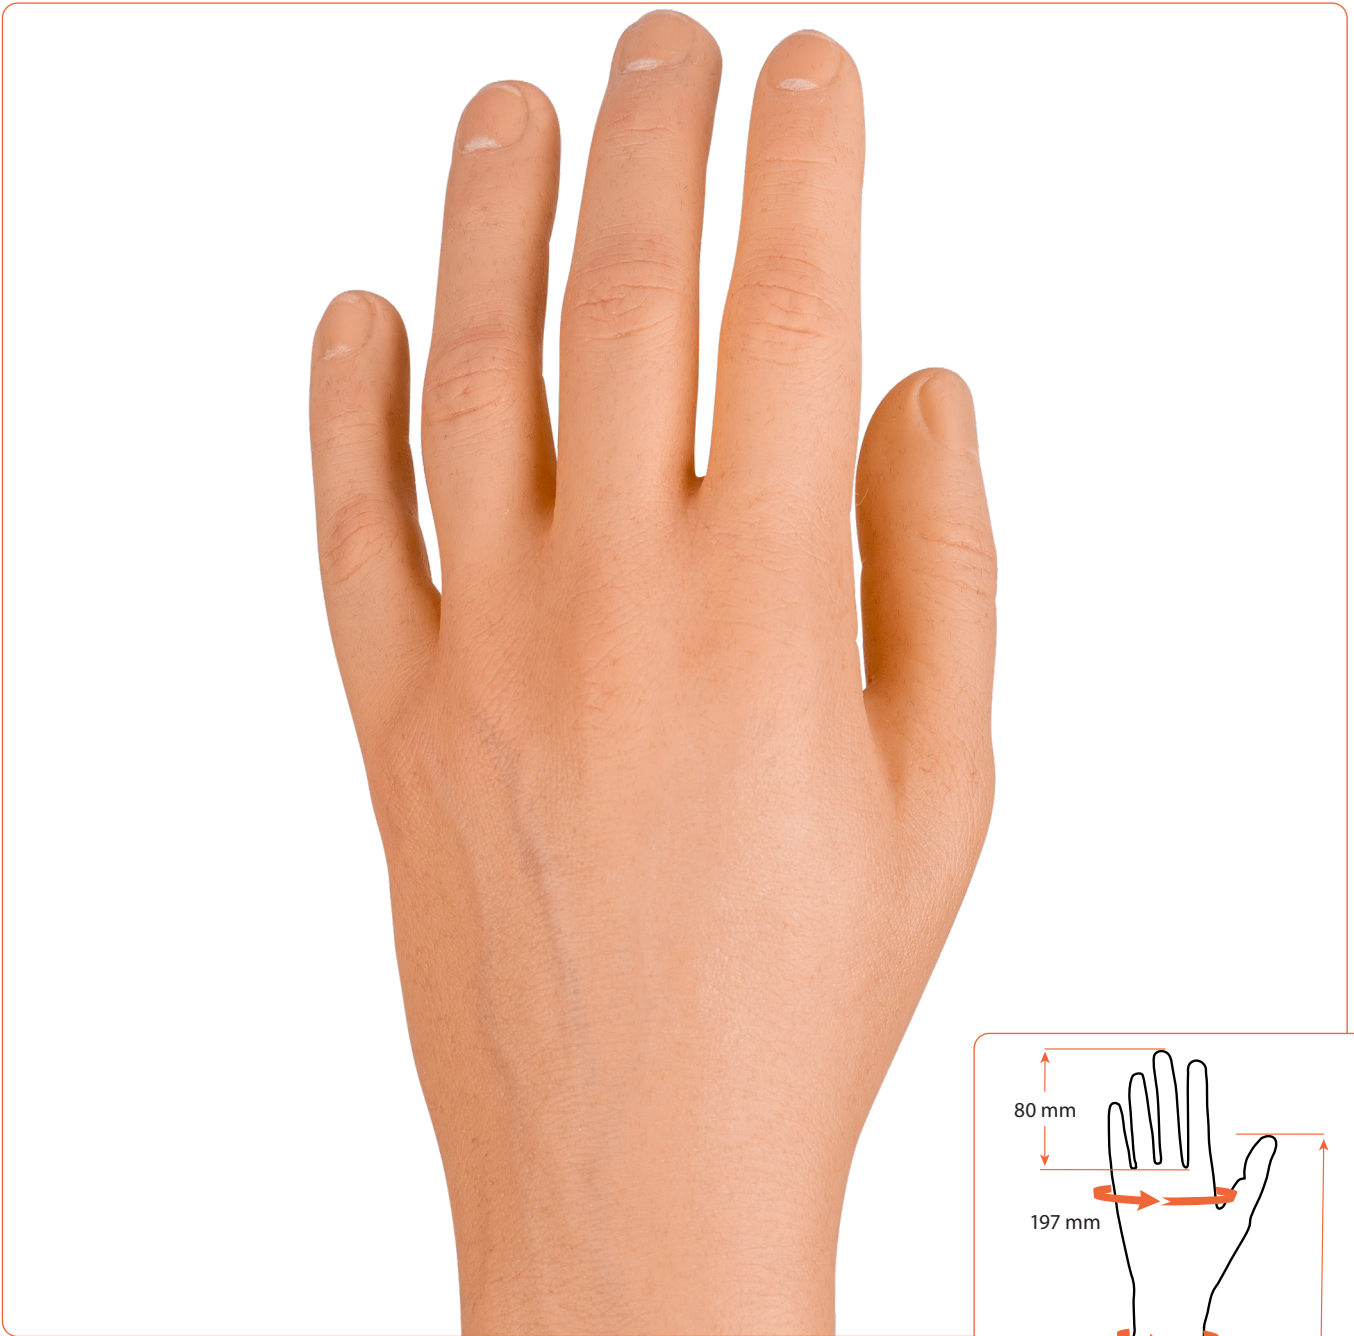

Features

- 18 colors. See our color guide (art.no E4N100) for reference
- Multilayer construction with fibers for a lifelike appearance
- Durable
- Flexible

Material: PVC

Art.no Glove	Art.no Hand	Side	Model	Metacarpal circumf. (mm)	Middle finger lenght (mm)	Wrist circumf. (mm)	Below elbow circumf. (mm)	Lenght to elbow (mm)
E44N03L**	E44P03L00	Left (L)	3	195	76	162	232	481
E44N07L**	E44P07L00	Left (L)	7	197	80	166	227	483
E44N10L**	E44P10L00	Left (L)	10	201	81	175	245	510
E44N13L**	E44P13L00	Left (L)	13	218	75	180	233	498
E44N14L**	E44P14L00	Left (L)	14	210	77	189	236	453
E44N16L**	E44P16L00	Left (L)	16	224	73	180	245	445
E44N03R**	E44P03R00	Right (R)	3	196	76	166	236	465
E44N07R**	E44P07R00	Right (R)	7	205	82	168	231	471
E44N10R**	E44P10R00	Right (R)	10	206	85	175	239	502
E44N13R**	E44P13R00	Right (R)	13	214	75	180	240	470
E44N14R**	E44P14R00	Right (R)	14	208	78	181	230	453
E44N16R**	E44P16R00	Right (R)	16	218	79	173	244	444

** = Color scale 01 - 18

See eSkin Natural Color Guide for right skin color art.no E4N100

eSkin Natural Glove, Male - Model 3

Art.no Glove	Art.no Hand	Side	Model
E44N03L**	E44P03L00	Left (L)	3

** = Color scale 01 - 18
See eSkin Natural Color Guide for right skin color art.no E4N100

eSkin Natural Glove, Male - Model 3

Art.no Glove	Art.no Hand	Side	Model
E44N03R**	E44P03R00	Right (R)	3

** = Color scale 01 - 18
See eSkin Natural Color Guide for right skin color art.no E4N100

eSkin Natural Glove, Male - Model 7

** = Color scale 01 - 18
See eSkin Natural Color Guide for right skin color art.no E4N100

eSkin Natural Glove, Male - Model 10

Art.no Glove	Art.no Hand	Side	Model
E44N10L**	E44P10L00	Left (L)	10

** = Color scale 01 - 18
See eSkin Natural Color Guide for right skin color art.no E4N100