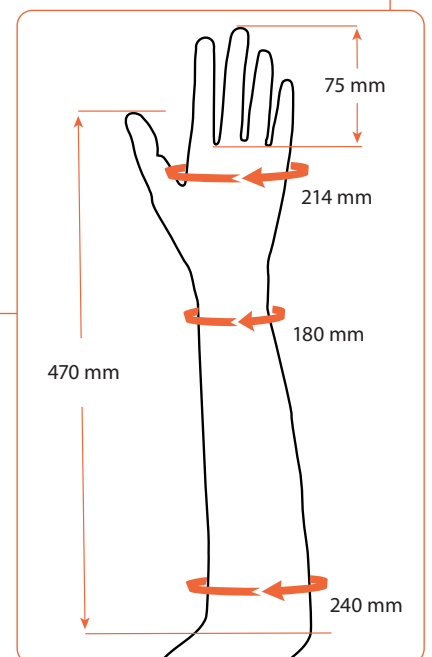

Features

- 18 colors. See our color guide (art.no E4N100) for reference
- Multilayer construction with fibers for a lifelike appearance
- Durable
- Flexible

Material: PVC

Art.no Glove	Art.no Hand	Side	Model	Metacarpal circumf. (mm)	Middle finger lenght (mm)	Wrist circumf. (mm)	Below elbow circumf. (mm)	Lenght to elbow (mm)
E44N03L**	E44P03L00	Left (L)	3	195	76	162	232	481
E44N07L**	E44P07L00	Left (L)	7	197	80	166	227	483
E44N10L**	E44P10L00	Left (L)	10	201	81	175	245	510
E44N13L**	E44P13L00	Left (L)	13	218	75	180	233	498
E44N14L**	E44P14L00	Left (L)	14	210	77	189	236	453
E44N16L**	E44P16L00	Left (L)	16	224	73	180	245	445
E44N03R**	E44P03R00	Right (R)	3	196	76	166	236	465
E44N07R**	E44P07R00	Right (R)	7	205	82	168	231	471
E44N10R**	E44P10R00	Right (R)	10	206	85	175	239	502
E44N13R**	E44P13R00	Right (R)	13	214	75	180	240	470
E44N14R**	E44P14R00	Right (R)	14	208	78	181	230	453
E44N16R**	E44P16R00	Right (R)	16	218	79	173	244	444

** = Color scale 01 - 18
See eSkin Natural Color Guide for right skin color art.no E4N100

eSkin Natural Glove, Male - Model 10

Art.no Glove	Art.no Hand	Side	Model
E44N10L**	E44P10L00	Left (L)	10

** = Color scale 01 - 18
See eSkin Natural Color Guide for right skin color art.no E4N100

eSkin Natural Glove, Male - Model 10

Art.no Glove	Art.no Hand	Side	Model
E44N10R**	E44P10R00	Right (R)	10

** = Color scale 01 - 18
See eSkin Natural Color Guide for right skin color art.no E4N100

eSkin Natural Glove, Male - Model 13

Art.no Glove	Art.no Hand	Side	Model
E44N13L**	E44P13L00	Left (L)	13

** = Color scale 01 - 18
See eSkin Natural Color Guide for right skin color art.no E4N100

eSkin Natural Glove, Male - Model 13

Art.no Glove	Art.no Hand	Side	Model
E44N13R**	E44P13R00	Right (R)	13