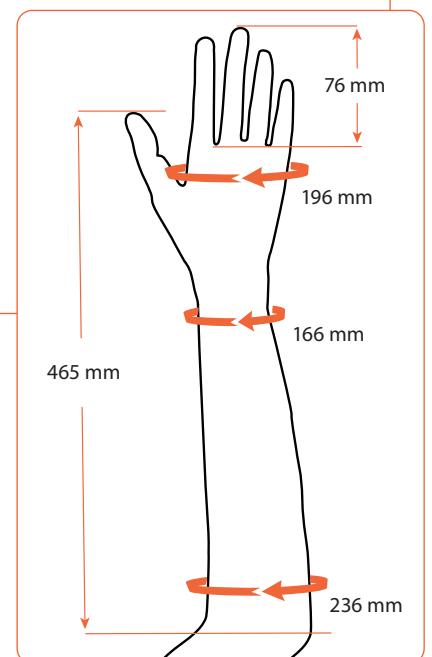

Features

- 18 colors. See our color guide (art.no E4S100) for reference
- Durable
- Flexible

Material: PVC

Art.no Glove	Art.no Hand	Side	Model	Metacarpal circumf. (mm)	Middle finger lenght (mm)	Wrist circumf. (mm)	Below elbow circumf. (mm)	Lenght to elbow (mm)
E44S03L**	E44P03L00	Left (L)	3	195	76	162	232	481
E44S07L**	E44P07L00	Left (L)	7	197	80	166	227	483
E44S10L**	E44P10L00	Left (L)	10	201	81	175	245	510
E44S13L**	E44P13L00	Left (L)	13	218	75	180	233	498
E44S14L**	E44P14L00	Left (L)	14	210	77	189	236	453
E44S16L**	E44P16L00	Left (L)	16	224	73	180	245	445
E44S03R**	E44P03R00	Right (R)	3	196	76	166	236	465
E44S07R**	E44P07R00	Right (R)	7	205	82	168	231	471
E44S10R**	E44P10R00	Right (R)	10	206	85	175	239	502
E44S13R**	E44P13R00	Right (R)	13	214	75	180	240	470
E44S14R**	E44P14R00	Right (R)	14	208	78	181	230	453
E44S16R**	E44P16R00	Right (R)	16	218	79	173	244	444

** = Color scale 01 - 18

See eSkin Standard Color Guide for right skin color art.no E4S100

eSkin Standard Glove, Male - Model 3

Art.no Glove	Art.no Hand	Side	Model
E44S03L**	E44P03L00	Left (L)	3

** = Color scale 01 - 18
See eSkin Natural Color Guide for right skin color art.no E4S100