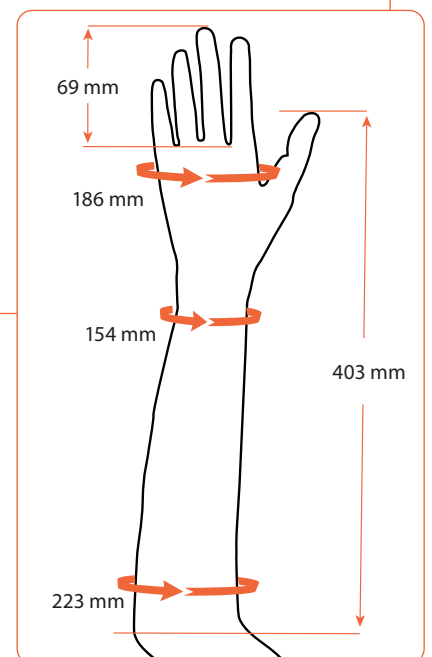

eSkin Standard Glove, Female - Model 11

Art.no Glove	Art.no Hand	Side	Model
E45S11L**	E45P11L00	Left (L)	11

** = Color scale 01 - 18
See eSkin Natural Color Guide for right skin color art.no E45100