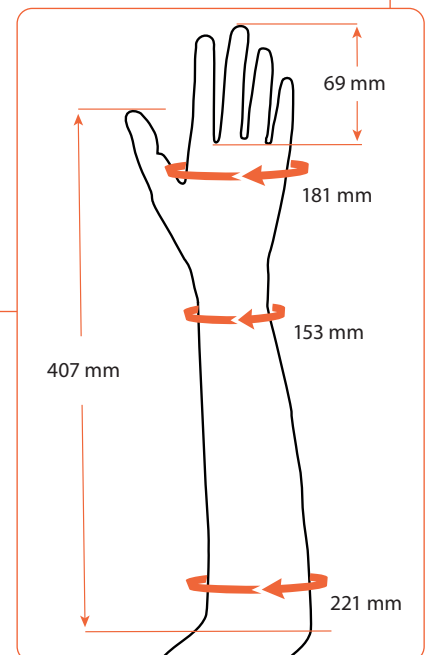

Features

- 18 colors. See our color guide (art.no E4S100) for reference
- Durable
- Flexible

Material: PVC

Art.no Glove	Art.no Hand	Side	Model	Metacarpal circumf. (mm)	Middle finger lenght (mm)	Wrist circumf. (mm)	Below elbow circumf. (mm)	Lenght to elbow (mm)
E45S02L**	E45P02L00	Left (L)	2	172	67	151	190	408
E45S05L**	E45P05L00	Left (L)	5	180	66	149	226	461
E45S08L**	E45P08L00	Left (L)	8	185	77	163	225	433
E45S11L**	E45P11L00	Left (L)	11	186	69	154	223	403
E45S02R**	E45P02R00	Right (R)	2	170	67	148	185	410
E45S05R**	E45P05R00	Right (R)	5	181	69	153	221	407
E45S08R**	E45P08R00	Right (R)	8	185	76	160	235	433
E45S11R**	E45P11R00	Right (R)	11	189	72	163	224	395

** = Color scale 01 - 18
See eSkin Standard Color Guide for right skin color art.no E4S100

eSkin Standard Glove, Female - Model 2

Art.no Glove	Art.no Hand	Side	Model
E45S02L**	E45P02L00	Left (L)	2

** = Color scale 01 - 18
See eSkin Natural Color Guide for right skin color art.no E45100

eSkin Standard Glove, Female - Model 2

Art.no Glove	Art.no Hand	Side	Model
E45S02R**	E45P02R00	Right (R)	2

** = Color scale 01 - 18
See eSkin Natural Color Guide for right skin color art.no E45100

eSkin Standard Glove, Female - Model 5

Art.no Glove	Art.no Hand	Side	Model
E45S05L**	E45P05L00	Left (L)	5

** = Color scale 01 - 18
See eSkin Natural Color Guide for right skin color art.no E45100

eSkin Standard Glove, Female - Model 5

Art.no Glove	Art.no Hand	Side	Model
E45S05R**	E45P05R00	Right (R)	5