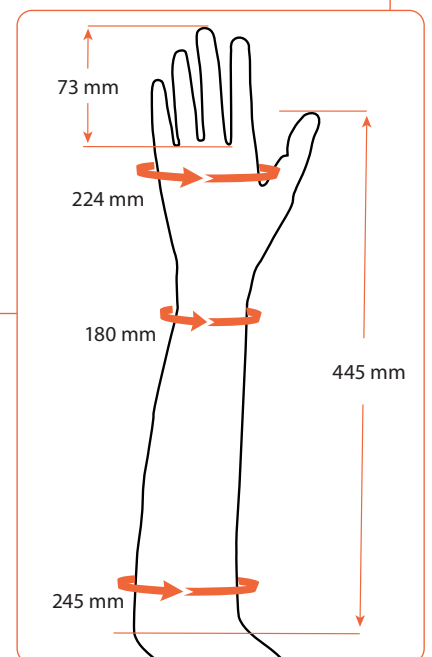

eSkin Natural Glove, Male - Model 16

Art.no Glove	Art.no Hand	Side	Model
E44N16L**	E44P16L00	Left (L)	16

** = Color scale 01 - 18
See eSkin Natural Color Guide for right skin color art.no E4N100