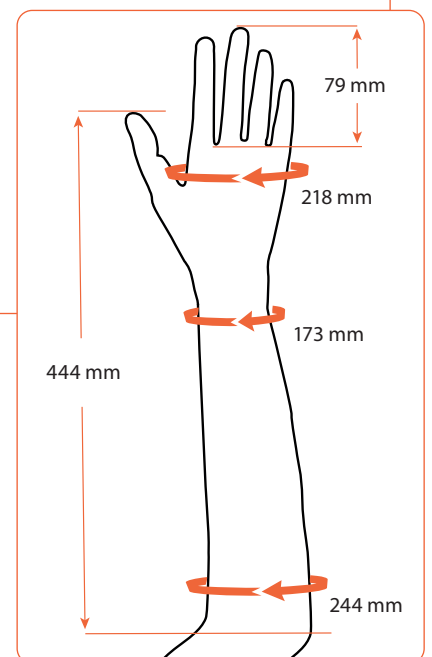

** = Color scale 01 - 18
See eSkin Natural Color Guide for right skin color art.no E4N100

eSkin Natural Glove, Male - Model 10

Art.no Glove	Art.no Hand	Side	Model
E44N10L**	E44P10L00	Left (L)	10

** = Color scale 01 - 18
See eSkin Natural Color Guide for right skin color art.no E4N100

** = Color scale 01 - 18
See eSkin Natural Color Guide for right skin color art.no E4S100

eSkin Standard Glove, Male - Model 14

Art.no Glove	Art.no Hand	Side	Model
E44S14R**	E44P14R00	Right (R)	14

** = Color scale 01 - 18
See eSkin Natural Color Guide for right skin color art.no E4S100

eSkin Standard Glove, Male - Model 16

Art.no Glove	Art.no Hand	Side	Model
E44S16L**	E44P16L00	Left (L)	16

** = Color scale 01 - 18
See eSkin Natural Color Guide for right skin color art.no E4S100

eSkin Standard Glove, Male - Model 16