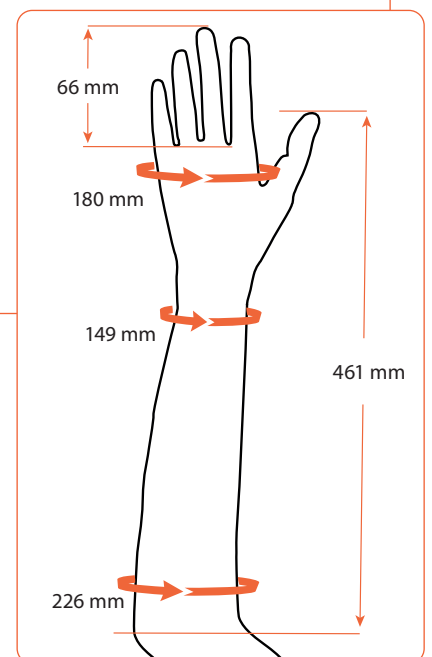

eSkin Standard Glove, Female - Model 5

Art.no Glove	Art.no Hand	Side	Model
E45S05L**	E45P05L00	Left (L)	5

** = Color scale 01 - 18
See eSkin Natural Color Guide for right skin color art.no E45100