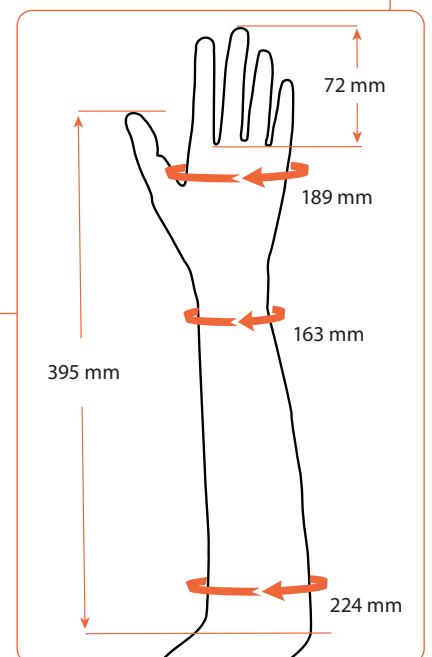

eSkin Natural Glove, Female - Model 11

Art.no Glove	Art.no Hand	Side	Model
E45N11R**	E45P11R00	Right (R)	11

** = Color scale 01 - 18
See eSkin Natural Color Guide for right skin color art.no E4N100