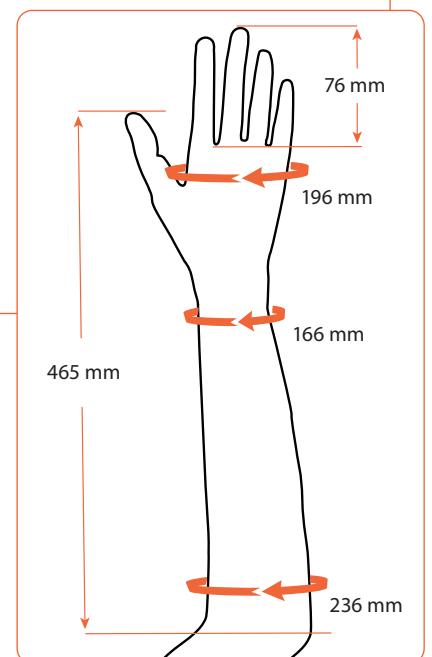

Features

- 18 colors. See our color guide (art.no E4N100) for reference
- Multilayer construction with fibers for a lifelike appearance
- Durable
- Flexible

Material: PVC

Art.no Glove	Art.no Hand	Side	Model	Metacarpal circumf. (mm)	Middle finger lenght (mm)	Wrist circumf. (mm)	Below elbow circumf. (mm)	Lenght to elbow (mm)
E44N03L**	E44P03L00	Left (L)	3	195	76	162	232	481
E44N07L**	E44P07L00	Left (L)	7	197	80	166	227	483
E44N10L**	E44P10L00	Left (L)	10	201	81	175	245	510
E44N13L**	E44P13L00	Left (L)	13	218	75	180	233	498
E44N14L**	E44P14L00	Left (L)	14	210	77	189	236	453
E44N16L**	E44P16L00	Left (L)	16	224	73	180	245	445
E44N03R**	E44P03R00	Right (R)	3	196	76	166	236	465
E44N07R**	E44P07R00	Right (R)	7	205	82	168	231	471
E44N10R**	E44P10R00	Right (R)	10	206	85	175	239	502
E44N13R**	E44P13R00	Right (R)	13	214	75	180	240	470
E44N14R**	E44P14R00	Right (R)	14	208	78	181	230	453
E44N16R**	E44P16R00	Right (R)	16	218	79	173	244	444

** = Color scale 01 - 18

See eSkin Natural Color Guide for right skin color art.no E4N100

eSkin Natural Glove, Male - Model 3

Art.no Glove	Art.no Hand	Side	Model
E44N03L**	E44P03L00	Left (L)	3

** = Color scale 01 - 18
See eSkin Natural Color Guide for right skin color art.no E4N100

eSkin Natural Glove, Male - Model 3

Art.no Glove	Art.no Hand	Side	Model
E44N03R**	E44P03R00	Right (R)	3

** = Color scale 01 - 18
See eSkin Natural Color Guide for right skin color art.no E4N100

eSkin Natural Glove, Male - Model 7

** = Color scale 01 - 18
See eSkin Natural Color Guide for right skin color art.no E4N100

eSkin Natural Glove, Male - Model 10

Art.no Glove	Art.no Hand	Side	Model
E44N10L**	E44P10L00	Left (L)	10

** = Color scale 01 - 18
See eSkin Natural Color Guide for right skin color art.no E4N100