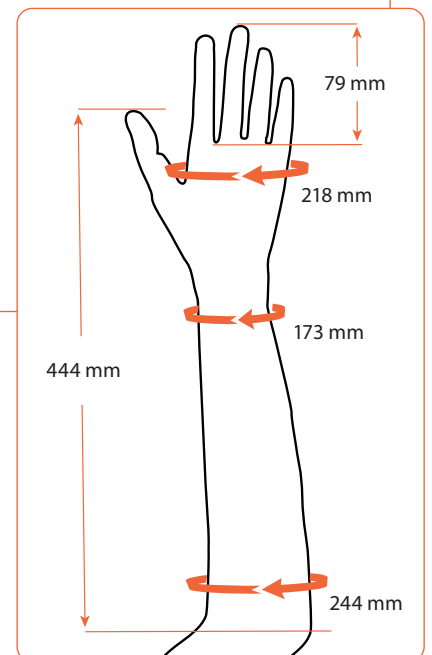

** = Color scale 01 - 18
See eSkin Natural Color Guide for right skin color art.no E4N100

eSkin Natural Glove, Male - Model 14

Art.no Glove	Art.no Hand	Side	Model
E44N14L**	E44P14L00	Left (L)	14

** = Color scale 01 - 18
See eSkin Natural Color Guide for right skin color art.no E4N100

eSkin Natural Glove, Male - Model 14

Art.no Glove	Art.no Hand	Side	Model
E44N14R**	E44P14R00	Right (R)	14

** = Color scale 01 - 18
See eSkin Natural Color Guide for right skin color art.no E4N100

eSkin Natural Glove, Male - Model 16

Art.no Glove	Art.no Hand	Side	Model
E44N16L**	E44P16L00	Left (L)	16

** = Color scale 01 - 18
See eSkin Natural Color Guide for right skin color art.no E4N100

eSkin Natural Glove, Male - Model 16

Art.no Glove	Art.no Hand	Side	Model
E44N16R**	E44P16R00	Right (R)	16

Features

- 18 colors. See our color guide (art.no E4N100) for reference
- Multilayer construction with fibers for a lifelike appearance
- Durable
- Flexible

Material: PVC

Art.no Glove	Art.no Hand	Side	Model	Metacarpal circumf. (mm)	Middle finger length (mm)	Wrist circumf. (mm)	Below elbow circumf. (mm)	Length to elbow (mm)
E45N02L**	E45P02L00	Left (L)	2	172	67	151	190	408
E45N05L**	E45P05L00	Left (L)	5	180	66	149	226	461
E45N08L**	E45P08L00	Left (L)	8	185	77	163	225	433
E45N11L**	E45P11L00	Left (L)	11	186	69	154	223	403
E45N02R**	E45P02R00	Right (R)	2	170	67	148	185	410
E45N05R**	E45P05R00	Right (R)	5	181	69	153	221	407
E45N08R**	E45P08R00	Right (R)	8	185	76	160	235	433
E45N11R**	E45P11R00	Right (R)	11	189	72	163	224	395