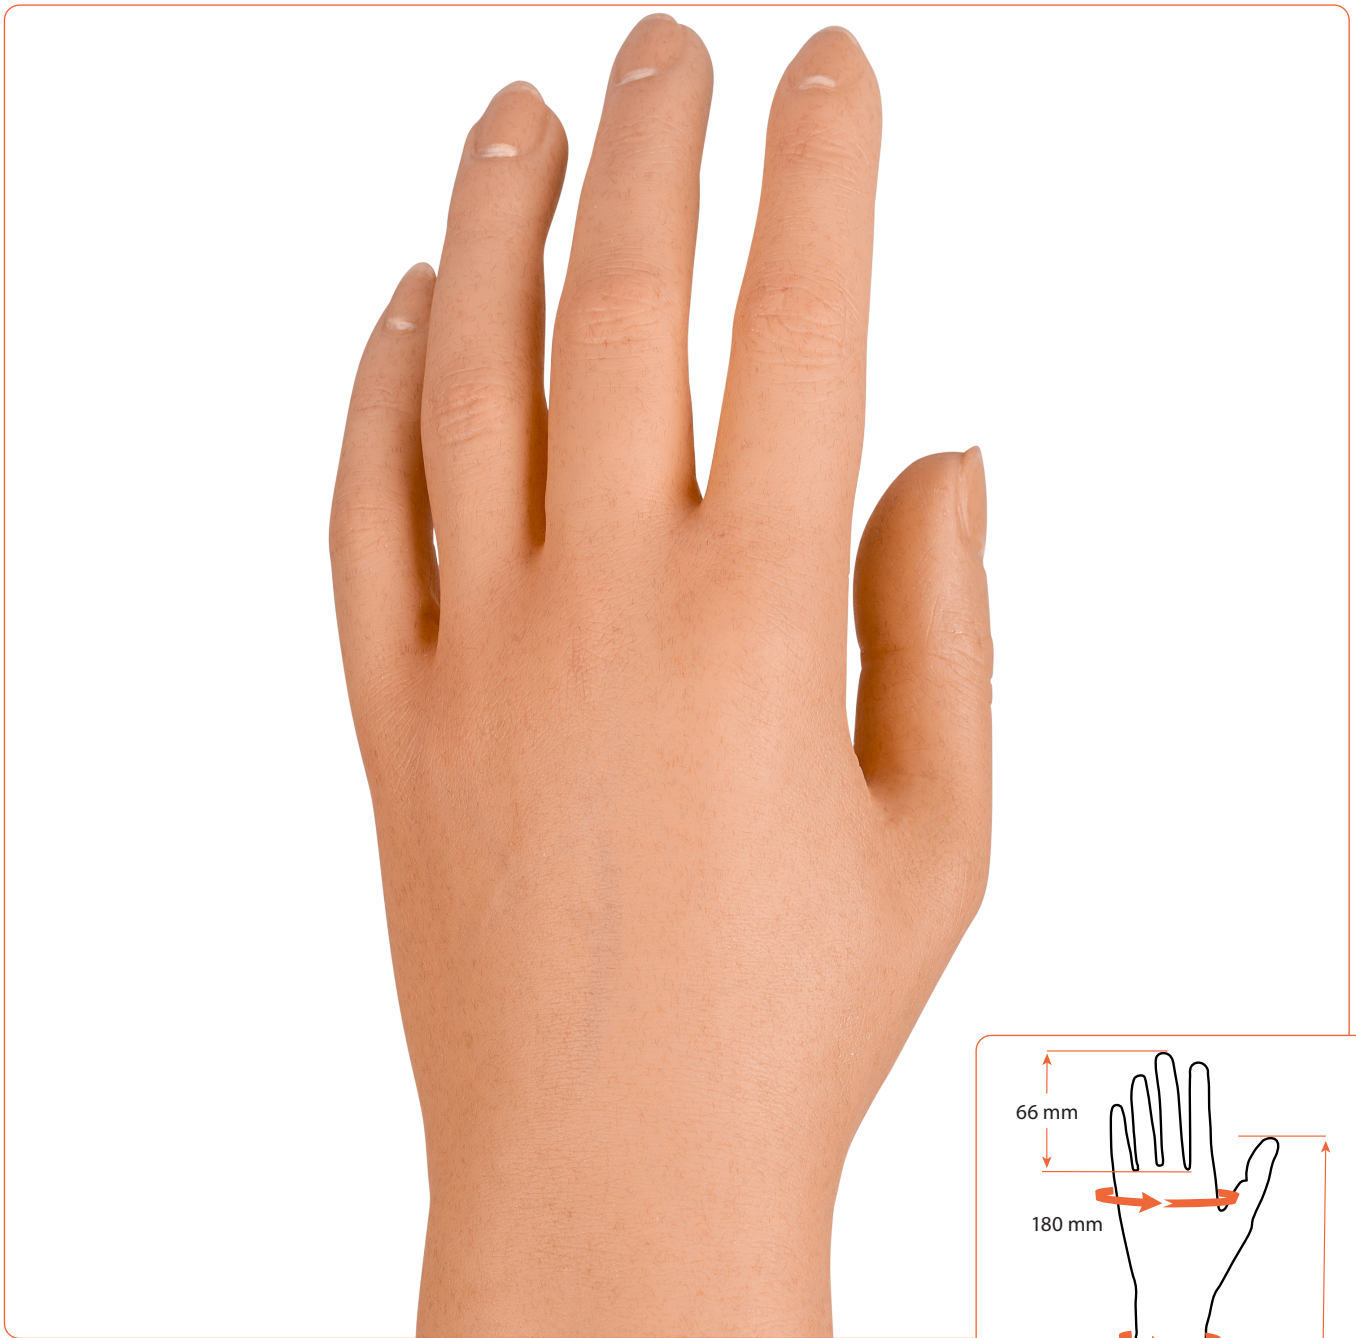

Features

- 18 colors. See our color guide (art.no E4N100) for reference
- Multilayer construction with fibers for a lifelike appearance
- Durable
- Flexible

Material: PVC

Art.no Glove	Art.no Hand	Side	Model	Metacarpal circumf. (mm)	Middle finger length (mm)	Wrist circumf. (mm)	Below elbow circumf. (mm)	Length to elbow (mm)
E45N02L**	E45P02L00	Left (L)	2	172	67	151	190	408
E45N05L**	E45P05L00	Left (L)	5	180	66	149	226	461
E45N08L**	E45P08L00	Left (L)	8	185	77	163	225	433
E45N11L**	E45P11L00	Left (L)	11	186	69	154	223	403
E45N02R**	E45P02R00	Right (R)	2	170	67	148	185	410
E45N05R**	E45P05R00	Right (R)	5	181	69	153	221	407
E45N08R**	E45P08R00	Right (R)	8	185	76	160	235	433
E45N11R**	E45P11R00	Right (R)	11	189	72	163	224	395

** = Color scale 01 - 18
See eSkin Natural Color Guide for right skin color art.no E4N100

eSkin Natural Glove, Female - Model 2

Art.no Glove	Art.no Hand	Side	Model
E45N02L**	E45P02L00	Left (L)	2

** = Color scale 01 - 18
See eSkin Natural Color Guide for right skin color art.no E4N100

eSkin Natural Glove, Female - Model 2

Art.no Glove	Art.no Hand	Side	Model
E45N02R**	E45P02R00	Right (R)	2

** = Color scale 01 - 18
See eSkin Natural Color Guide for right skin color art.no E4N100

eSkin Natural Glove, Female - Model 5