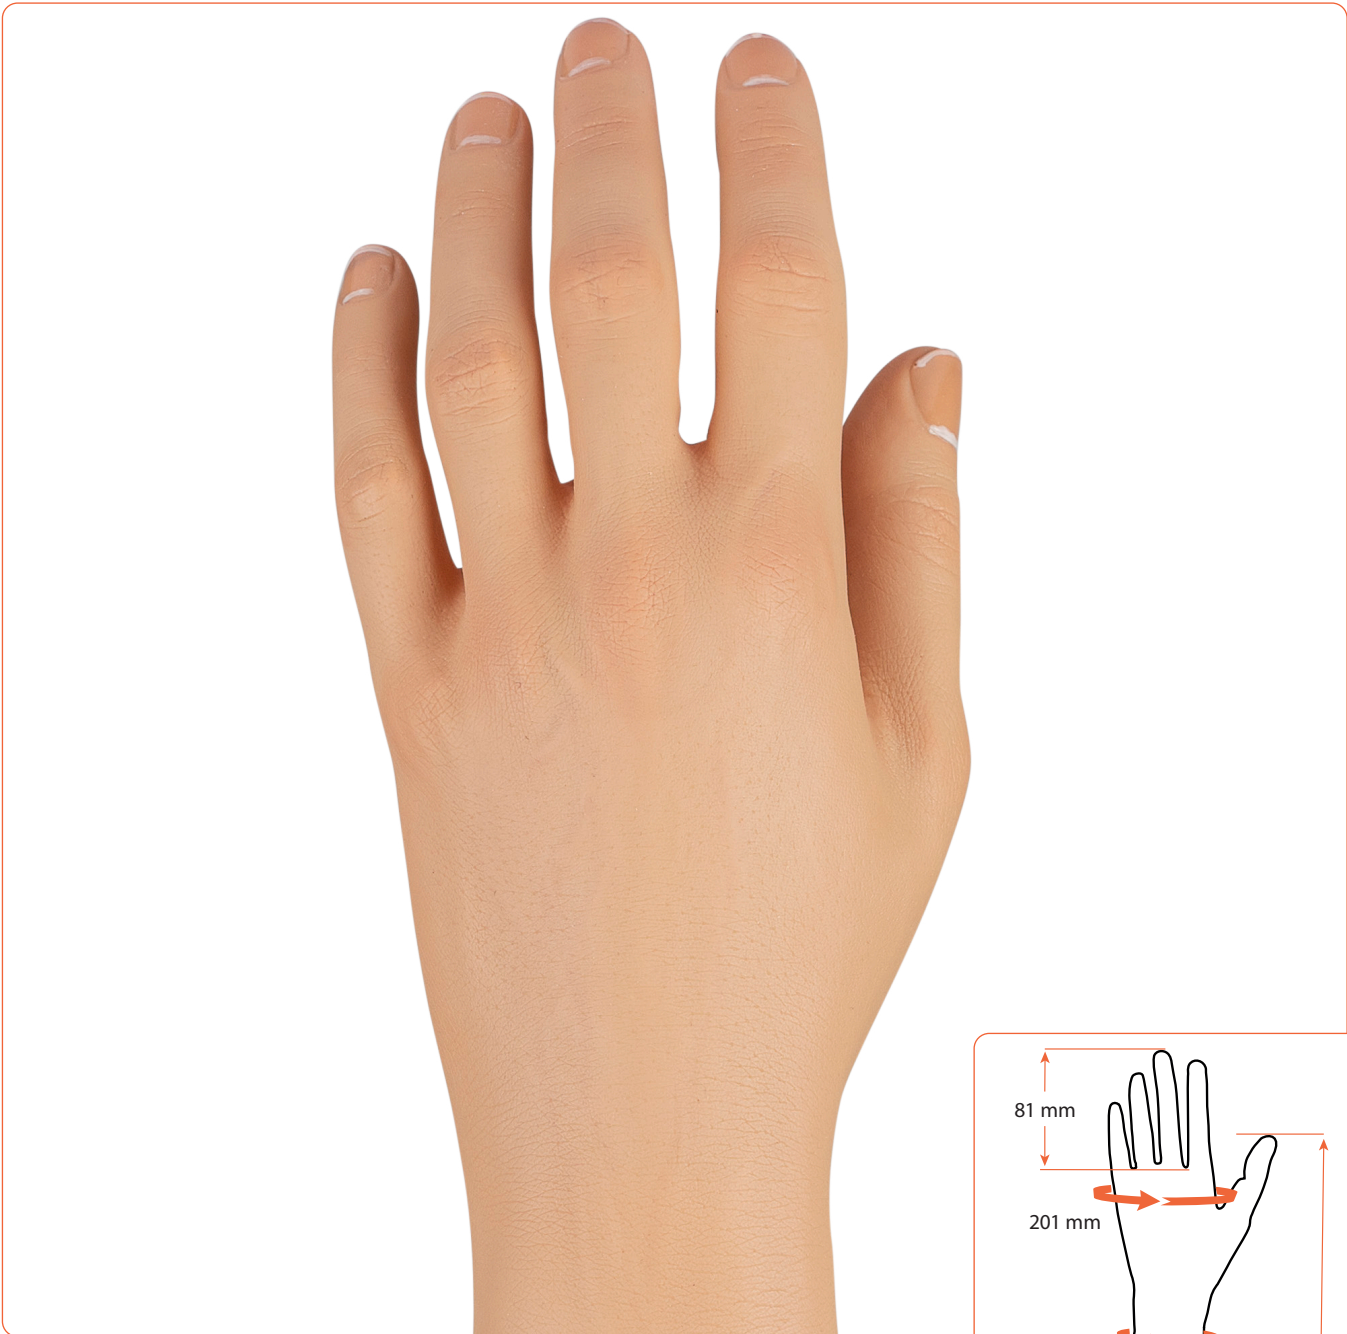

** = Color scale 01 - 18

See eSkin Standard Color Guide for right skin color art.no E4S100

eSkin Standard Glove, Male - Model 3

Art.no Glove	Art.no Hand	Side	Model
E44S03L**	E44P03L00	Left (L)	3

** = Color scale 01 - 18
See eSkin Natural Color Guide for right skin color art.no E4S100

eSkin Standard Glove, Male - Model 3

Art.no Glove	Art.no Hand	Side	Model
E44S03R**	E44P03R00	Right (R)	3

** = Color scale 01 - 18
See eSkin Natural Color Guide for right skin color art.no E4S100

eSkin Standard Glove, Male - Model 7

Art.no Glove	Art.no Hand	Side	Model
E44S07L**	E44P07L00	Left (L)	7

** = Color scale 01 - 18
See eSkin Natural Color Guide for right skin color art.no E4S100

eSkin Standard Glove, Male - Model 10

Art.no Glove	Art.no Hand	Side	Model
E44S10L**	E44P10L00	Left (L)	10

** = Color scale 01 - 18
See eSkin Natural Color Guide for right skin color art.no E4S100

eSkin Standard Glove, Male - Model 10

Art.no Glove	Art.no Hand	Side	Model
E44S10R**	E44P10R00	Right (R)	10

** = Color scale 01 - 18
See eSkin Natural Color Guide for right skin color art.no E4S100