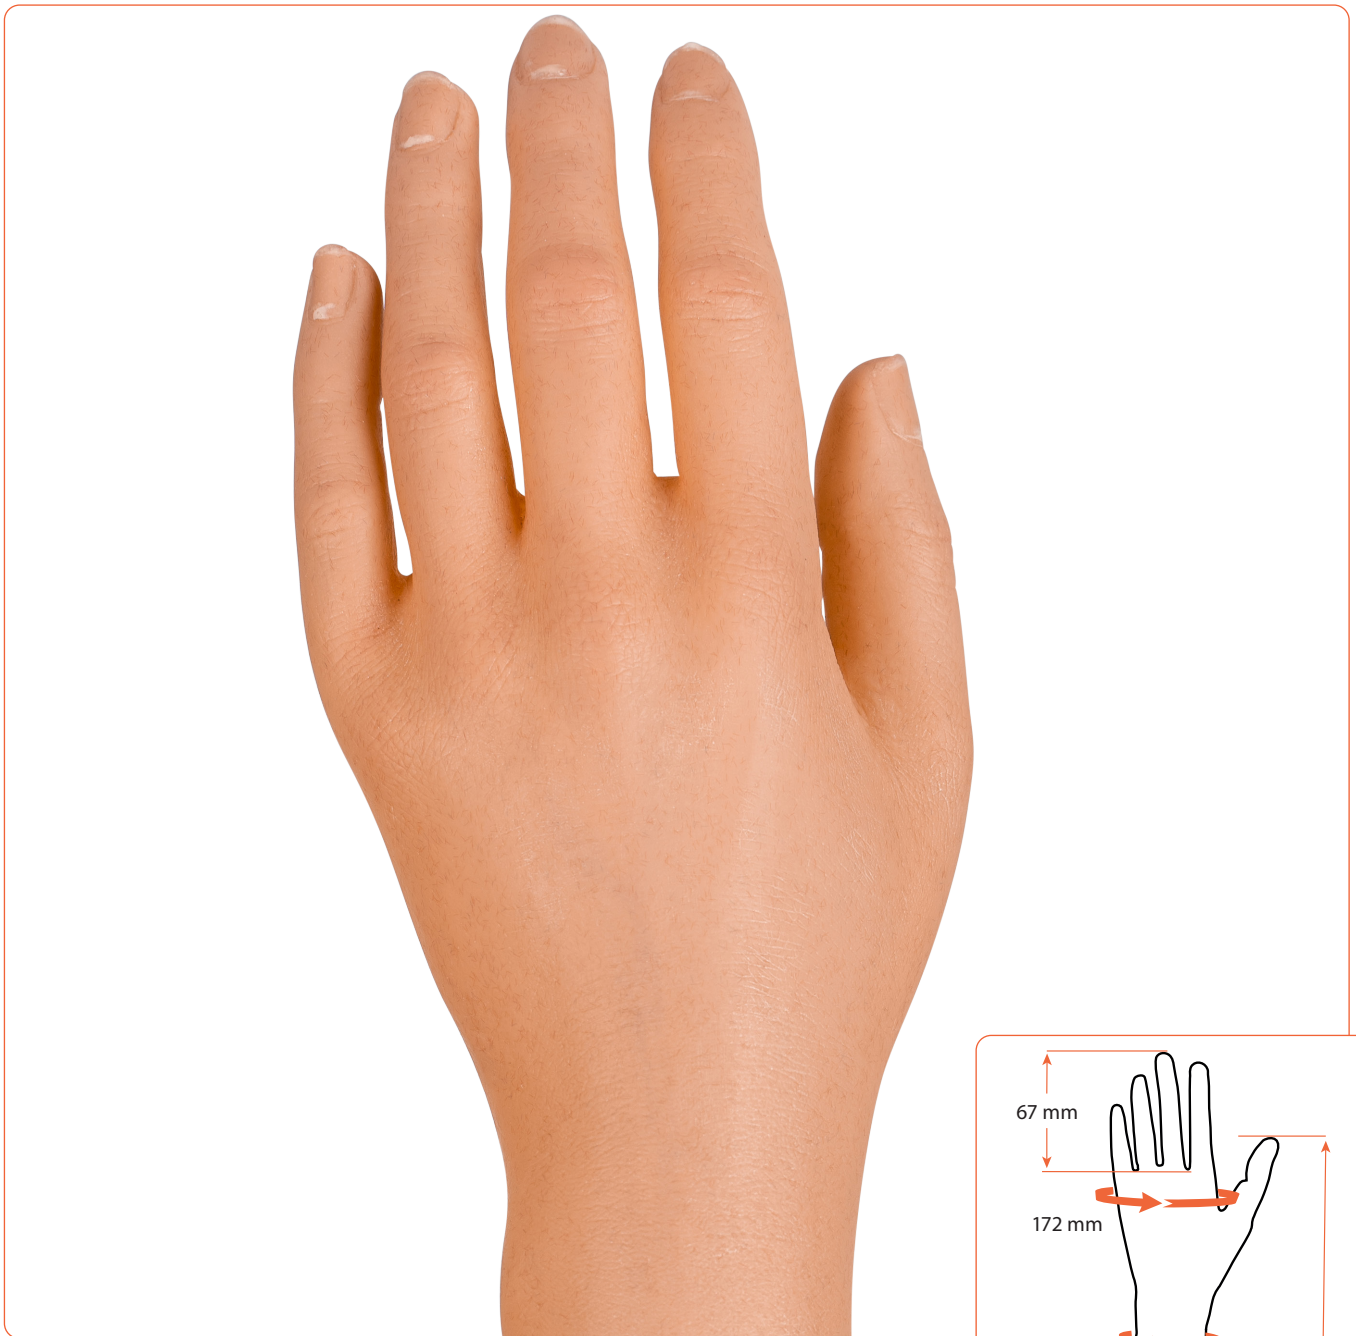

Art.no Glove	Art.no Hand	Side	Model
E44N16L**	E44P16L00	Left (L)	16

** = Color scale 01 - 18
See eSkin Natural Color Guide for right skin color art.no E4N100

eSkin Natural Glove, Male - Model 16

Art.no Glove	Art.no Hand	Side	Model
E44N16R**	E44P16R00	Right (R)	16

** = Color scale 01 - 18
See eSkin Natural Color Guide for right skin color art.no E4N100

Cosmetic Gloves

eSkin Natural Glove - Female

The eSkin Natural Glove sets the new benchmark for prosthetic gloves. With its multilayer construction and fibers, it brings life to the cosmetic glove. The eSkin Natural glove is made of high-quality Polyvinyl Chloride (PVC) and gives the gloves a natural appearance, durability and flexibility to ensure a high-quality product. Available in 18 lifelike colors.

Features

- 18 colors. See our color guide (art.no E4N100) for reference
- Multilayer construction with fibers for a lifelike appearance
- Durable
- Flexible

Material: PVC

Art.no Glove	Art.no Hand	Side	Model	Metacarpal circumf. (mm)	Middle finger length (mm)	Wrist circumf. (mm)	Below elbow circumf. (mm)	Length to elbow (mm)
E45N02L**	E45P02L00	Left (L)	2	172	67	151	190	408
E45N05L**	E45P05L00	Left (L)	5	180	66	149	226	461
E45N08L**	E45P08L00	Left (L)	8	185	77	163	225	433
E45N11L**	E45P11L00	Left (L)	11	186	69	154	223	403
E45N02R**	E45P02R00	Right (R)	2	170	67	148	185	410
E45N05R**	E45P05R00	Right (R)	5	181	69	153	221	407
E45N08R**	E45P08R00	Right (R)	8	185	76	160	235	433
E45N11R**	E45P11R00	Right (R)	11	189	72	163	224	395

** = Color scale 01 - 18
See eSkin Natural Color Guide for right skin color art.no E4N100

eSkin Natural Glove, Female - Model 2

Art.no Glove	Art.no Hand	Side	Model
E45N02L**	E45P02L00	Left (L)	2

** = Color scale 01 - 18
See eSkin Natural Color Guide for right skin color art.no E4N100