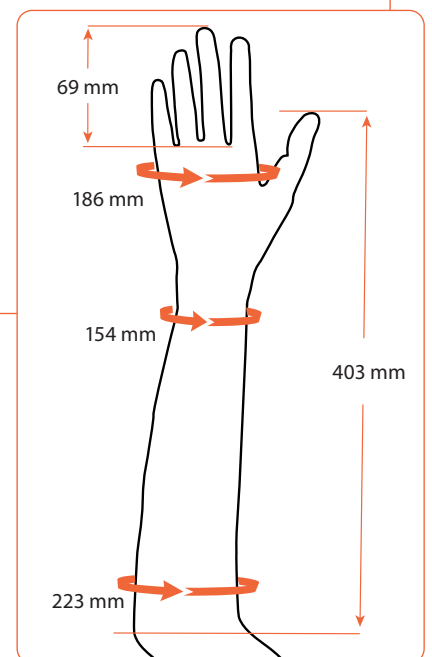

eSkin Natural Glove, Female - Model 11

Art.no Glove	Art.no Hand	Side	Model
E45N11L**	E45P11L00	Left (L)	11

** = Color scale 01 - 18
See eSkin Natural Color Guide for right skin color art.no E4N100