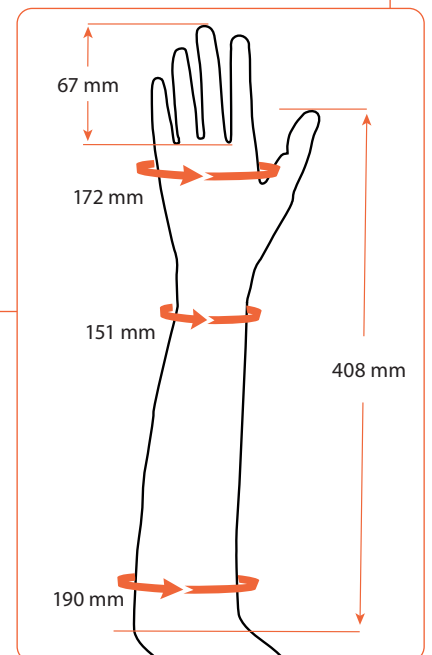

eSkin Standard Glove, Female - Model 2

Art.no Glove	Art.no Hand	Side	Model
E45S02L**	E45P02L00	Left (L)	2

** = Color scale 01 - 18
See eSkin Natural Color Guide for right skin color art.no E45100