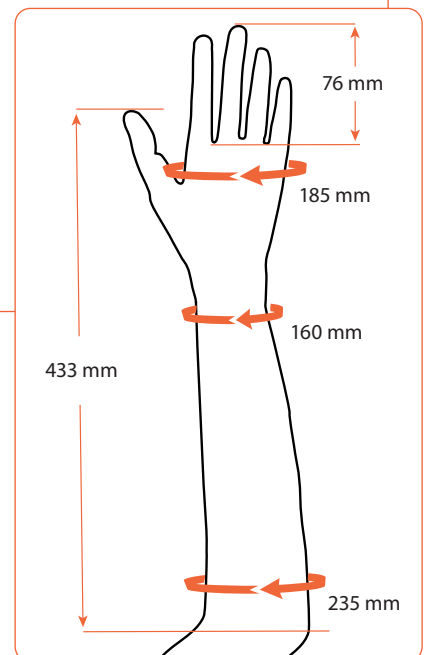

eSkin Natural Glove, Female - Model 8

Art.no Glove	Art.no Hand	Side	Model
E45N08R**	E45P08R00	Right (R)	8

** = Color scale 01 - 18
See eSkin Natural Color Guide for right skin color art.no E4N100