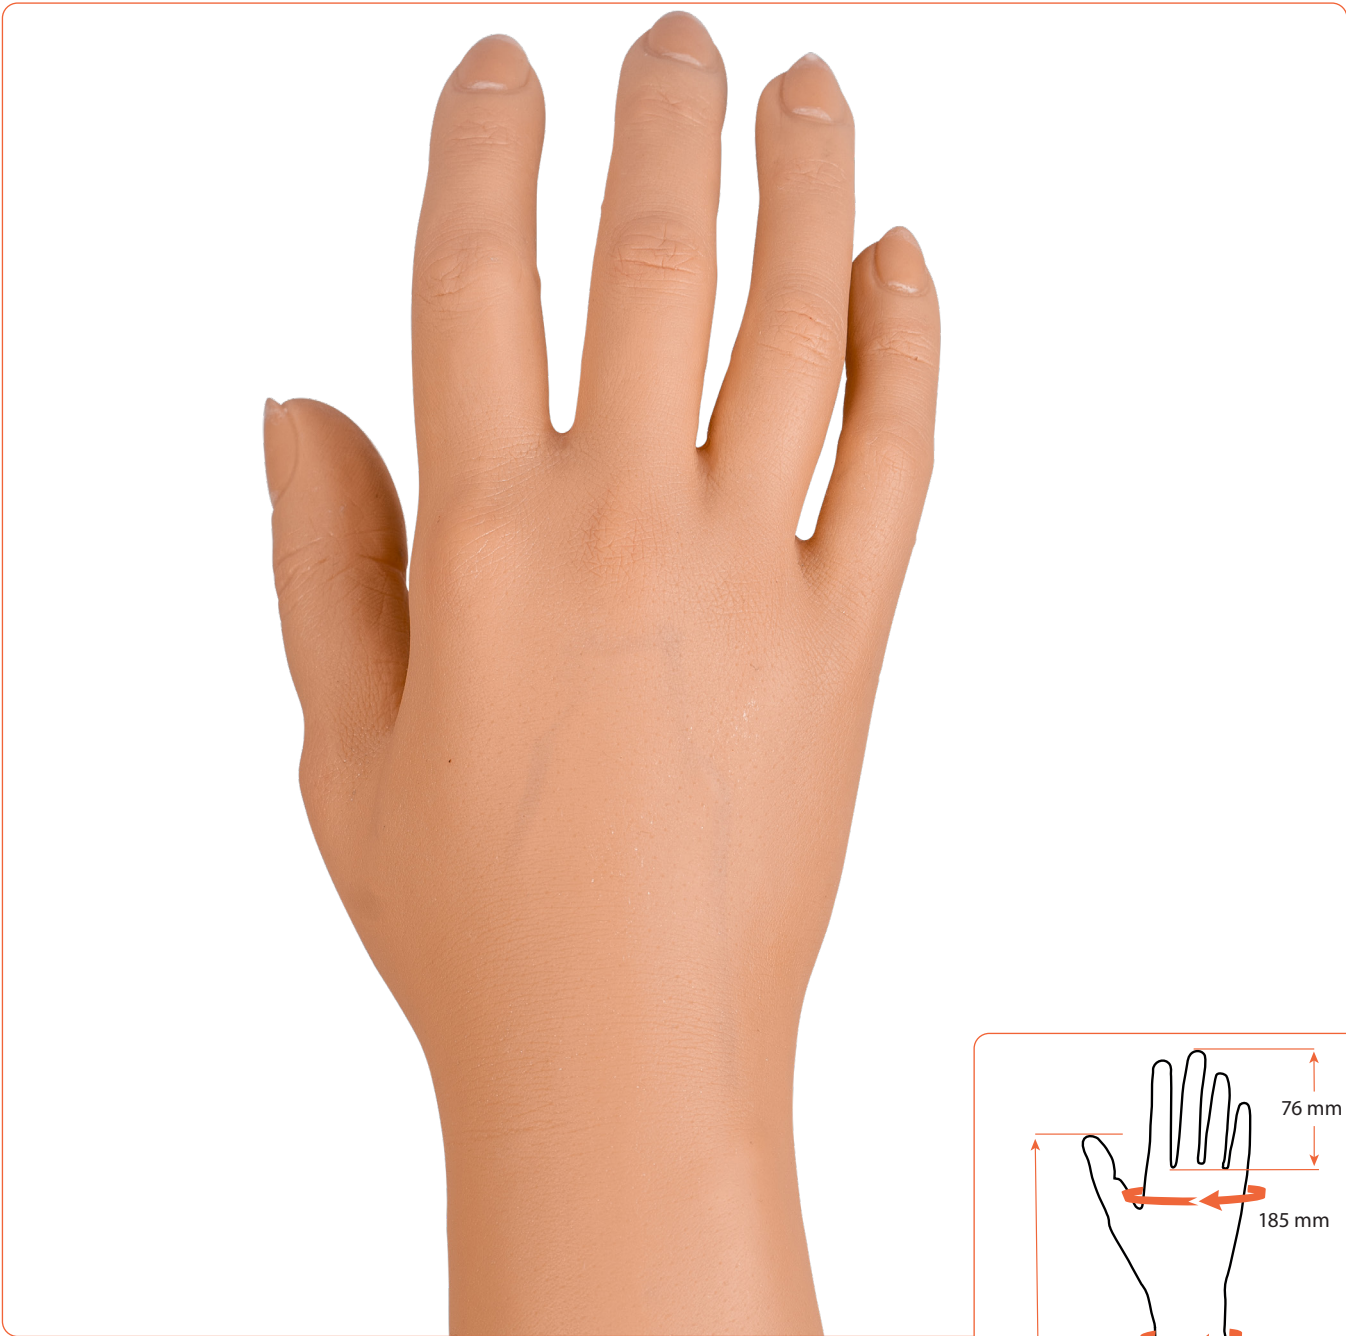

** = Color scale 01 - 18
See eSkin Standard Color Guide for right skin color art.no E4S100

eSkin Standard Glove, Female - Model 2

Art.no Glove	Art.no Hand	Side	Model
E45S02L**	E45P02L00	Left (L)	2

** = Color scale 01 - 18
See eSkin Natural Color Guide for right skin color art.no E45100

eSkin Standard Glove, Female - Model 2

Art.no Glove	Art.no Hand	Side	Model
E45S02R**	E45P02R00	Right (R)	2

** = Color scale 01 - 18
See eSkin Natural Color Guide for right skin color art.no E45100

eSkin Standard Glove, Female - Model 5

Art.no Glove	Art.no Hand	Side	Model
E45S05L**	E45P05L00	Left (L)	5

** = Color scale 01 - 18
See eSkin Natural Color Guide for right skin color art.no E45100

eSkin Standard Glove, Female - Model 5

Art.no Glove	Art.no Hand	Side	Model
E45S05R**	E45P05R00	Right (R)	5

** = Color scale 01 - 18
See eSkin Natural Color Guide for right skin color art.no E45100

eSkin Standard Glove, Female - Model 8

Art.no Glove	Art.no Hand	Side	Model
E45S08L**	E45P08L00	Left (L)	8

** = Color scale 01 - 18
See eSkin Natural Color Guide for right skin color art.no E45100