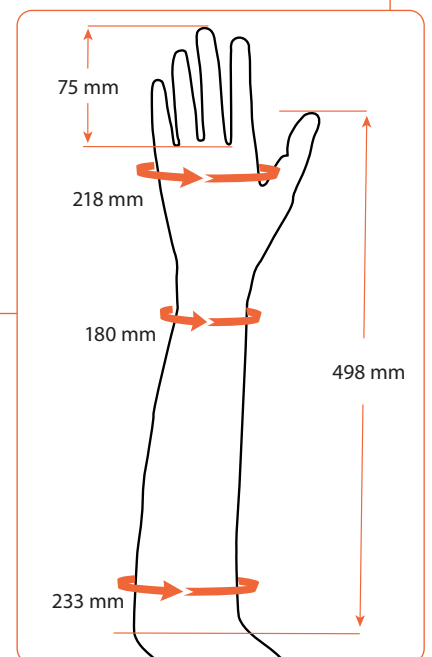

Features

- 18 colors. See our color guide (art.no E4N100) for reference
- Multilayer construction with fibers for a lifelike appearance
- Durable
- Flexible

Material: PVC

Art.no Glove	Art.no Hand	Side	Model	Metacarpal circumf. (mm)	Middle finger lenght (mm)	Wrist circumf. (mm)	Below elbow circumf. (mm)	Lenght to elbow (mm)
E44N03L**	E44P03L00	Left (L)	3	195	76	162	232	481
E44N07L**	E44P07L00	Left (L)	7	197	80	166	227	483
E44N10L**	E44P10L00	Left (L)	10	201	81	175	245	510
E44N13L**	E44P13L00	Left (L)	13	218	75	180	233	498
E44N14L**	E44P14L00	Left (L)	14	210	77	189	236	453
E44N16L**	E44P16L00	Left (L)	16	224	73	180	245	445
E44N03R**	E44P03R00	Right (R)	3	196	76	166	236	465
E44N07R**	E44P07R00	Right (R)	7	205	82	168	231	471
E44N10R**	E44P10R00	Right (R)	10	206	85	175	239	502
E44N13R**	E44P13R00	Right (R)	13	214	75	180	240	470
E44N14R**	E44P14R00	Right (R)	14	208	78	181	230	453
E44N16R**	E44P16R00	Right (R)	16	218	79	173	244	444

Art.no Glove	Art.no Hand	Side	Model
E44N07L**	E44P07L00	Left (L)	7

** = Color scale 01 - 18
See eSkin Natural Color Guide for right skin color art.no E4N100

eSkin Natural Glove, Male - Model 7

Art.no Glove	Art.no Hand	Side	Model
E44N07R**	E44P07R00	Right (R)	7

** = Color scale 01 - 18
See eSkin Natural Color Guide for right skin color art.no E4N100

eSkin Natural Glove, Male - Model 10

Art.no Glove	Art.no Hand	Side	Model
E44N10L**	E44P10L00	Left (L)	10

** = Color scale 01 - 18
See eSkin Natural Color Guide for right skin color art.no E4N100

eSkin Natural Glove, Male - Model 10

Art.no Glove	Art.no Hand	Side	Model
E44N10R**	E44P10R00	Right (R)	10

** = Color scale 01 - 18
See eSkin Natural Color Guide for right skin color art.no E4N100

eSkin Natural Glove, Male - Model 13