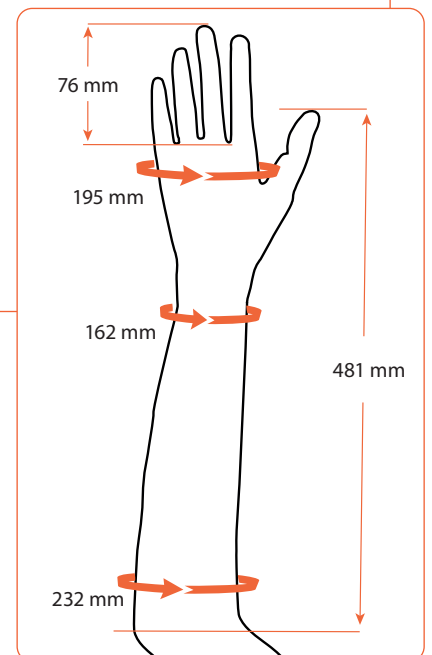

eSkin Standard Glove, Male - Model 3

Art.no Glove	Art.no Hand	Side	Model
E44S03L**	E44P03L00	Left (L)	3

** = Color scale 01 - 18
See eSkin Natural Color Guide for right skin color art.no E4S100