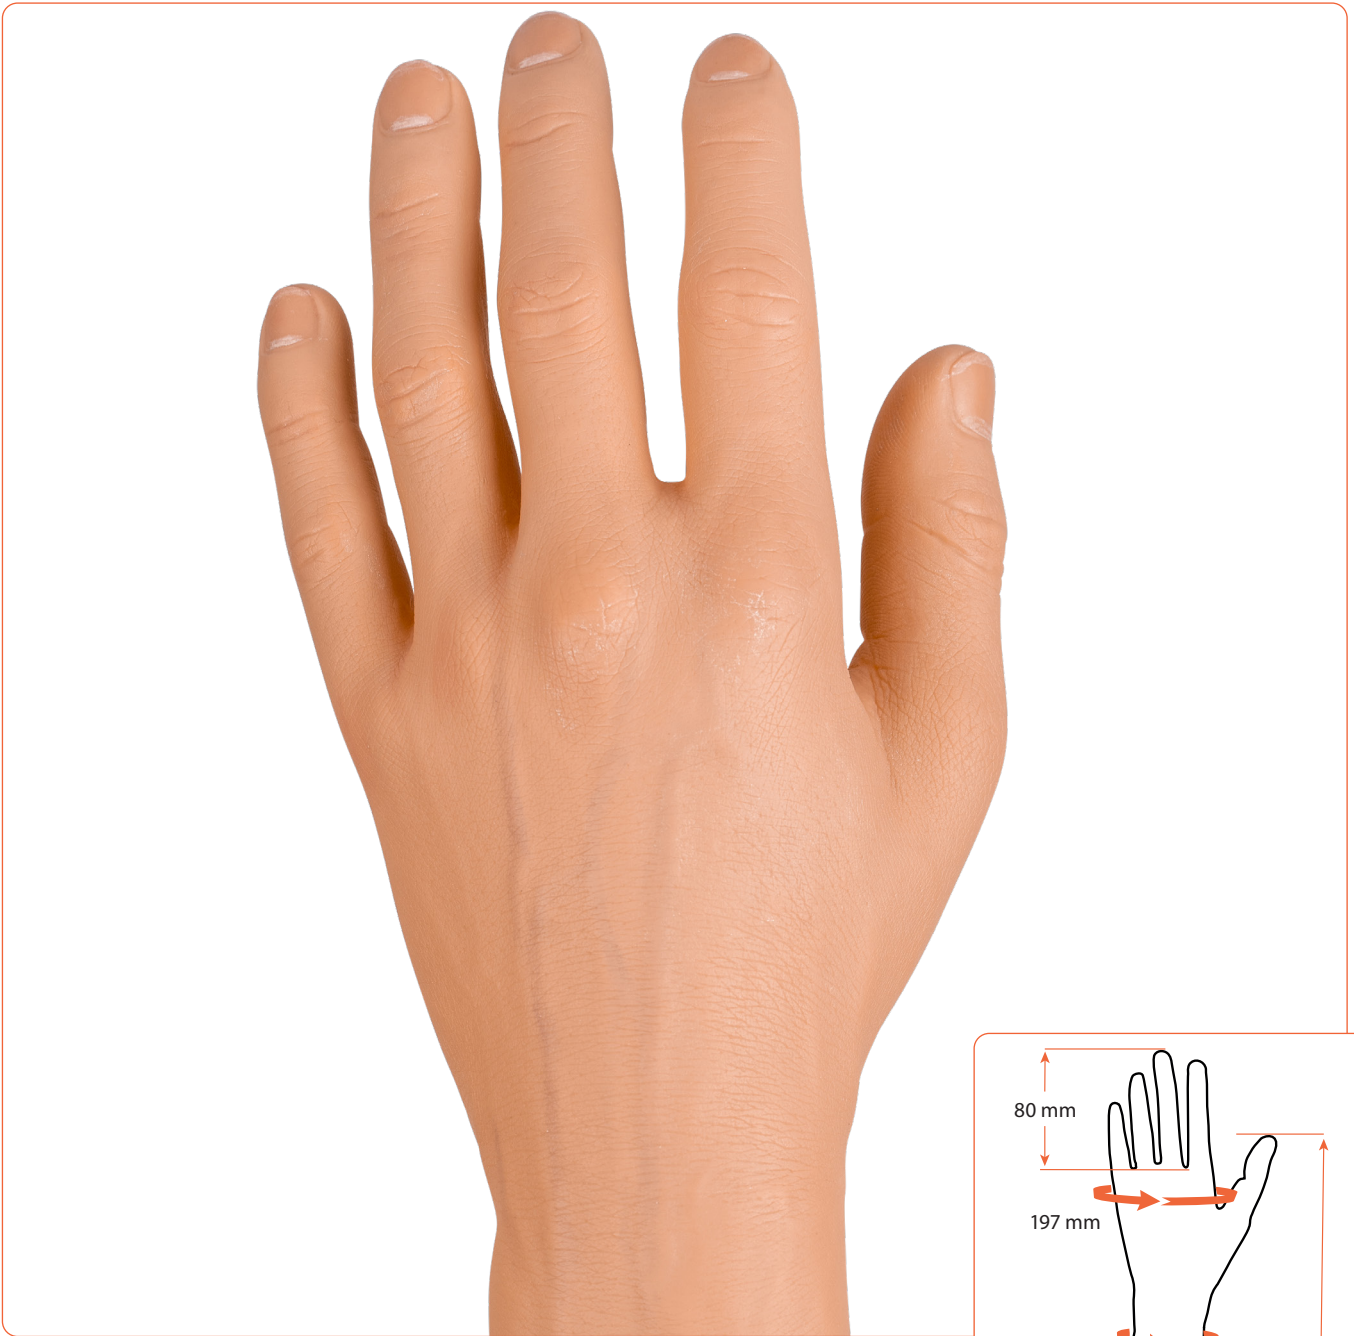

Features

- 18 colors. See our color guide (art.no E4S100) for reference
- Durable
- Flexible

Material: PVC

Art.no Glove	Art.no Hand	Side	Model	Metacarpal circumf. (mm)	Middle finger lenght (mm)	Wrist circumf. (mm)	Below elbow circumf. (mm)	Lenght to elbow (mm)
E44S03L**	E44P03L00	Left (L)	3	195	76	162	232	481
E44S07L**	E44P07L00	Left (L)	7	197	80	166	227	483
E44S10L**	E44P10L00	Left (L)	10	201	81	175	245	510
E44S13L**	E44P13L00	Left (L)	13	218	75	180	233	498
E44S14L**	E44P14L00	Left (L)	14	210	77	189	236	453
E44S16L**	E44P16L00	Left (L)	16	224	73	180	245	445
E44S03R**	E44P03R00	Right (R)	3	196	76	166	236	465
E44S07R**	E44P07R00	Right (R)	7	205	82	168	231	471
E44S10R**	E44P10R00	Right (R)	10	206	85	175	239	502
E44S13R**	E44P13R00	Right (R)	13	214	75	180	240	470
E44S14R**	E44P14R00	Right (R)	14	208	78	181	230	453
E44S16R**	E44P16R00	Right (R)	16	218	79	173	244	444

** = Color scale 01 - 18

See eSkin Standard Color Guide for right skin color art.no E4S100

eSkin Standard Glove, Male - Model 3

Art.no Glove	Art.no Hand	Side	Model
E44S03L**	E44P03L00	Left (L)	3

** = Color scale 01 - 18
See eSkin Natural Color Guide for right skin color art.no E4S100

eSkin Standard Glove, Male - Model 3

Art.no Glove	Art.no Hand	Side	Model
E44S03R**	E44P03R00	Right (R)	3

** = Color scale 01 - 18
See eSkin Natural Color Guide for right skin color art.no E4S100

eSkin Standard Glove, Male - Model 7