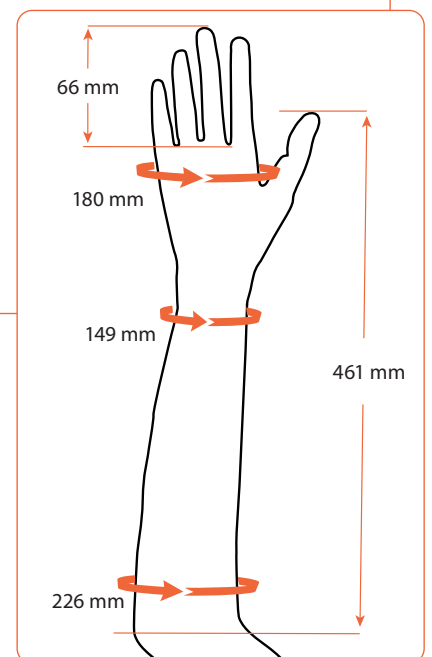

eSkin Natural Glove, Female - Model 5

Art.no Glove	Art.no Hand	Side	Model
E45N05L**	E45P05L00	Left (L)	5

** = Color scale 01 - 18
See eSkin Natural Color Guide for right skin color art.no E4N100