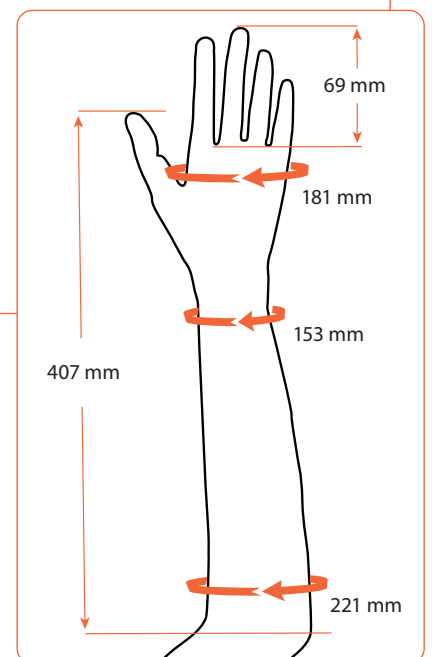

eSkin Natural Glove, Female - Model 5

Art.no Glove	Art.no Hand	Side	Model
E45N05R**	E45P05R00	Right (R)	5

** = Color scale 01 - 18
See eSkin Natural Color Guide for right skin color art.no E4N100