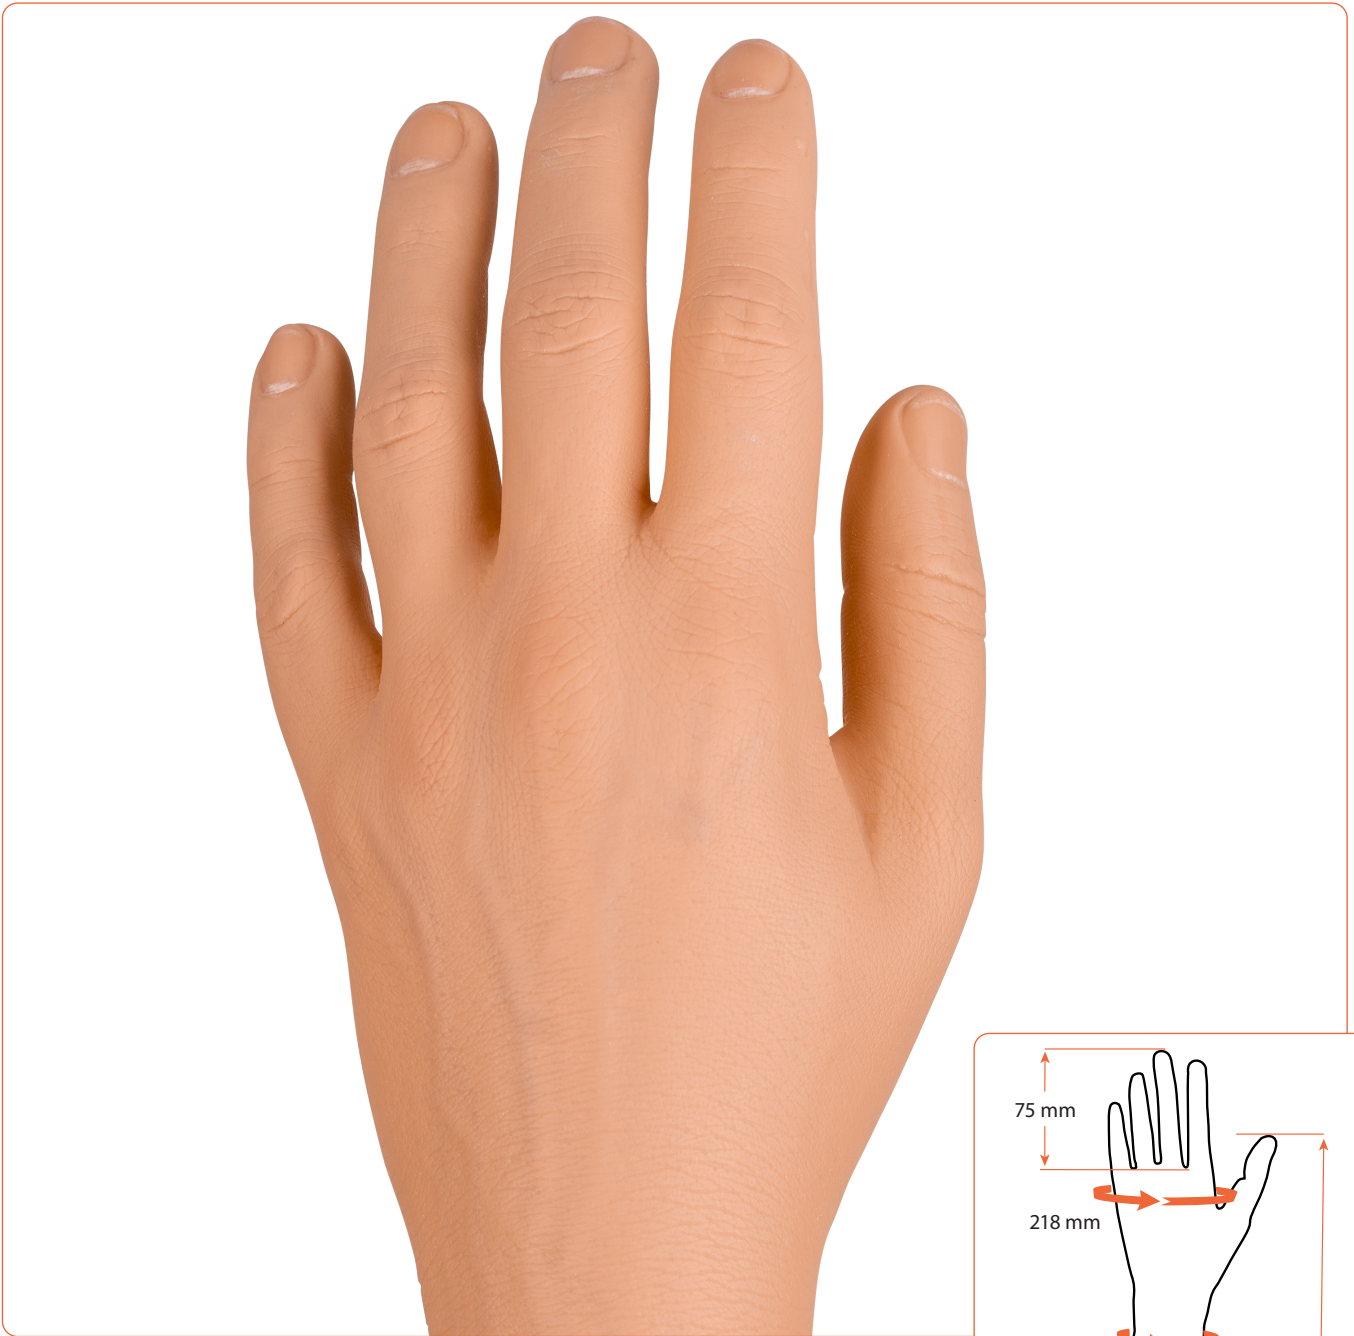

Art.no Glove	Art.no Hand	Side	Model
E44S07L**	E44P07L00	Left (L)	7

** = Color scale 01 - 18
See eSkin Natural Color Guide for right skin color art.no E4S100

eSkin Standard Glove, Male - Model 10

Art.no Glove	Art.no Hand	Side	Model
E44S10L**	E44P10L00	Left (L)	10

** = Color scale 01 - 18
See eSkin Natural Color Guide for right skin color art.no E4S100

eSkin Standard Glove, Male - Model 10

Art.no Glove	Art.no Hand	Side	Model
E44S10R**	E44P10R00	Right (R)	10

** = Color scale 01 - 18
See eSkin Natural Color Guide for right skin color art.no E4S100