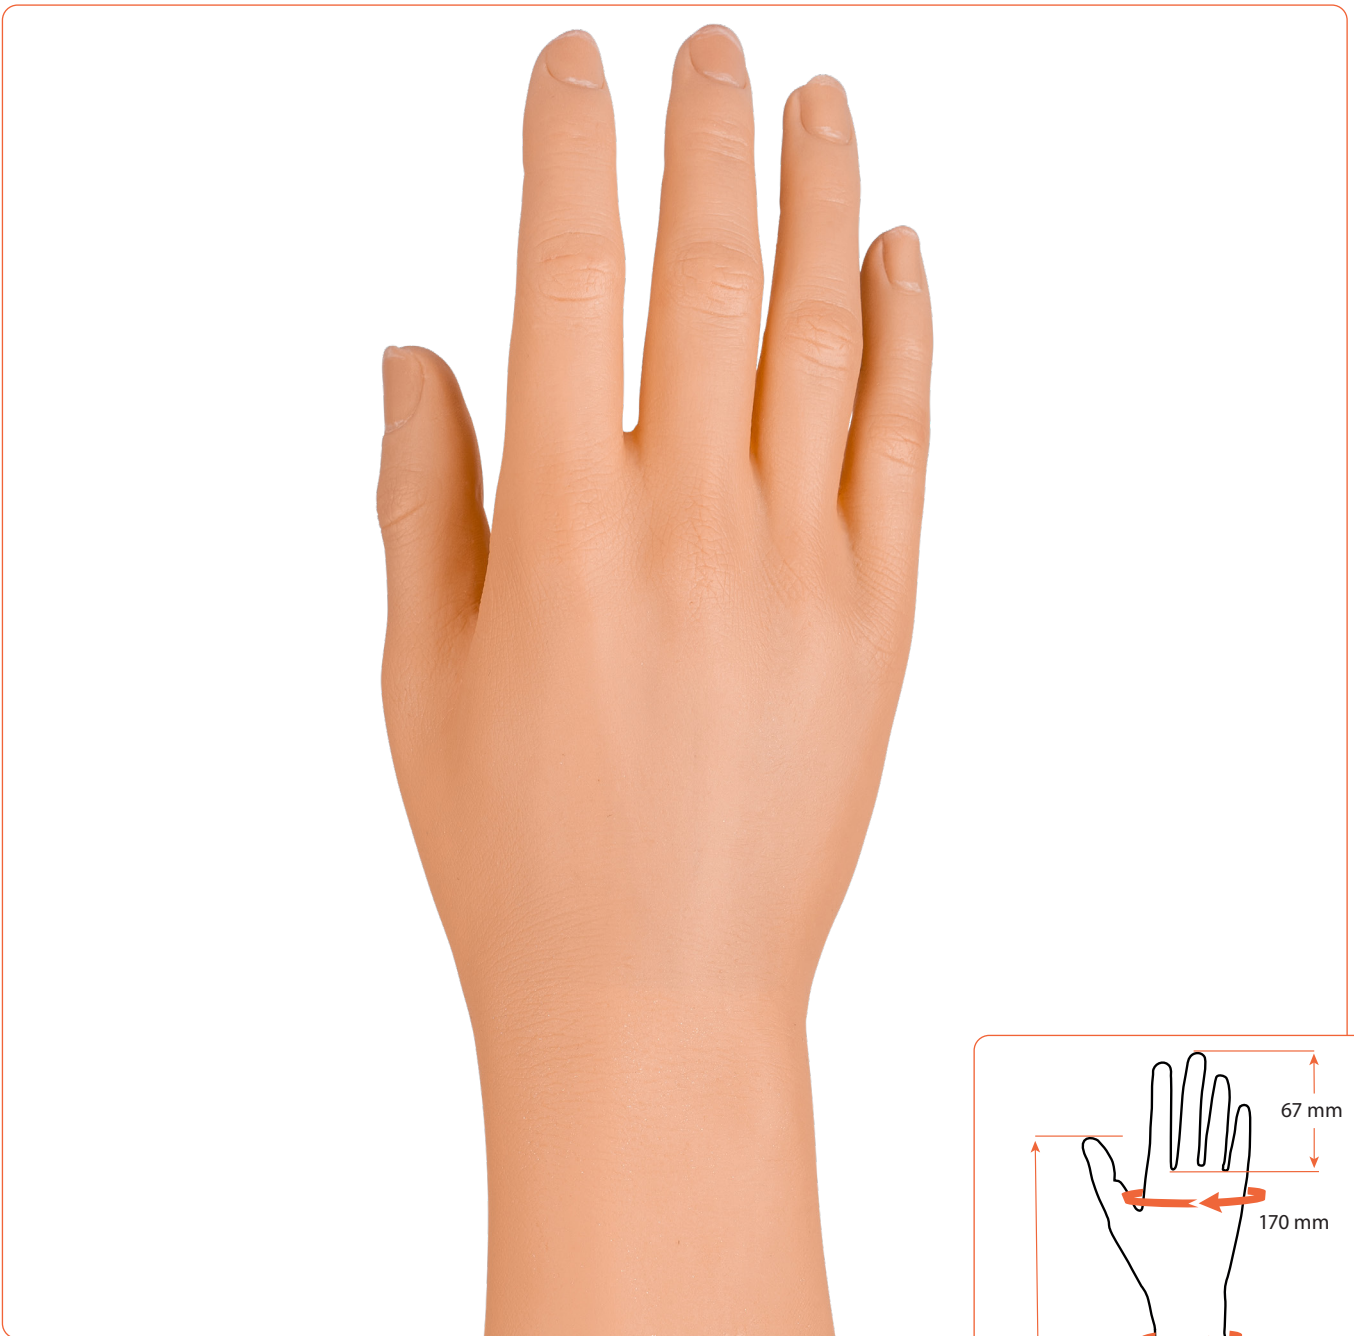

The eSkin Standard glove is made of high-quality Polyvinyl Chloride (PVC) and gives the gloves a natural appearance, durability and flexibility to a very low cost. Its available in 18 standard colors.

Features

- 18 colors. See our color guide (art.no E4S100) for reference
- Durable
- Flexible

Material: PVC

Art.no Glove	Art.no Hand	Side	Model	Metacarpal circumf. (mm)	Middle finger lenght (mm)	Wrist circumf. (mm)	Below elbow circumf. (mm)	Lenght to elbow (mm)
E45S02L**	E45P02L00	Left (L)	2	172	67	151	190	408
E45S05L**	E45P05L00	Left (L)	5	180	66	149	226	461
E45S08L**	E45P08L00	Left (L)	8	185	77	163	225	433
E45S11L**	E45P11L00	Left (L)	11	186	69	154	223	403
E45S02R**	E45P02R00	Right (R)	2	170	67	148	185	410
E45S05R**	E45P05R00	Right (R)	5	181	69	153	221	407
E45S08R**	E45P08R00	Right (R)	8	185	76	160	235	433
E45S11R**	E45P11R00	Right (R)	11	189	72	163	224	395

** = Color scale 01 - 18
See eSkin Standard Color Guide for right skin color art.no E4S100

eSkin Standard Glove, Female - Model 2

Art.no Glove	Art.no Hand	Side	Model
E45S02L**	E45P02L00	Left (L)	2

** = Color scale 01 - 18
See eSkin Natural Color Guide for right skin color art.no E45100