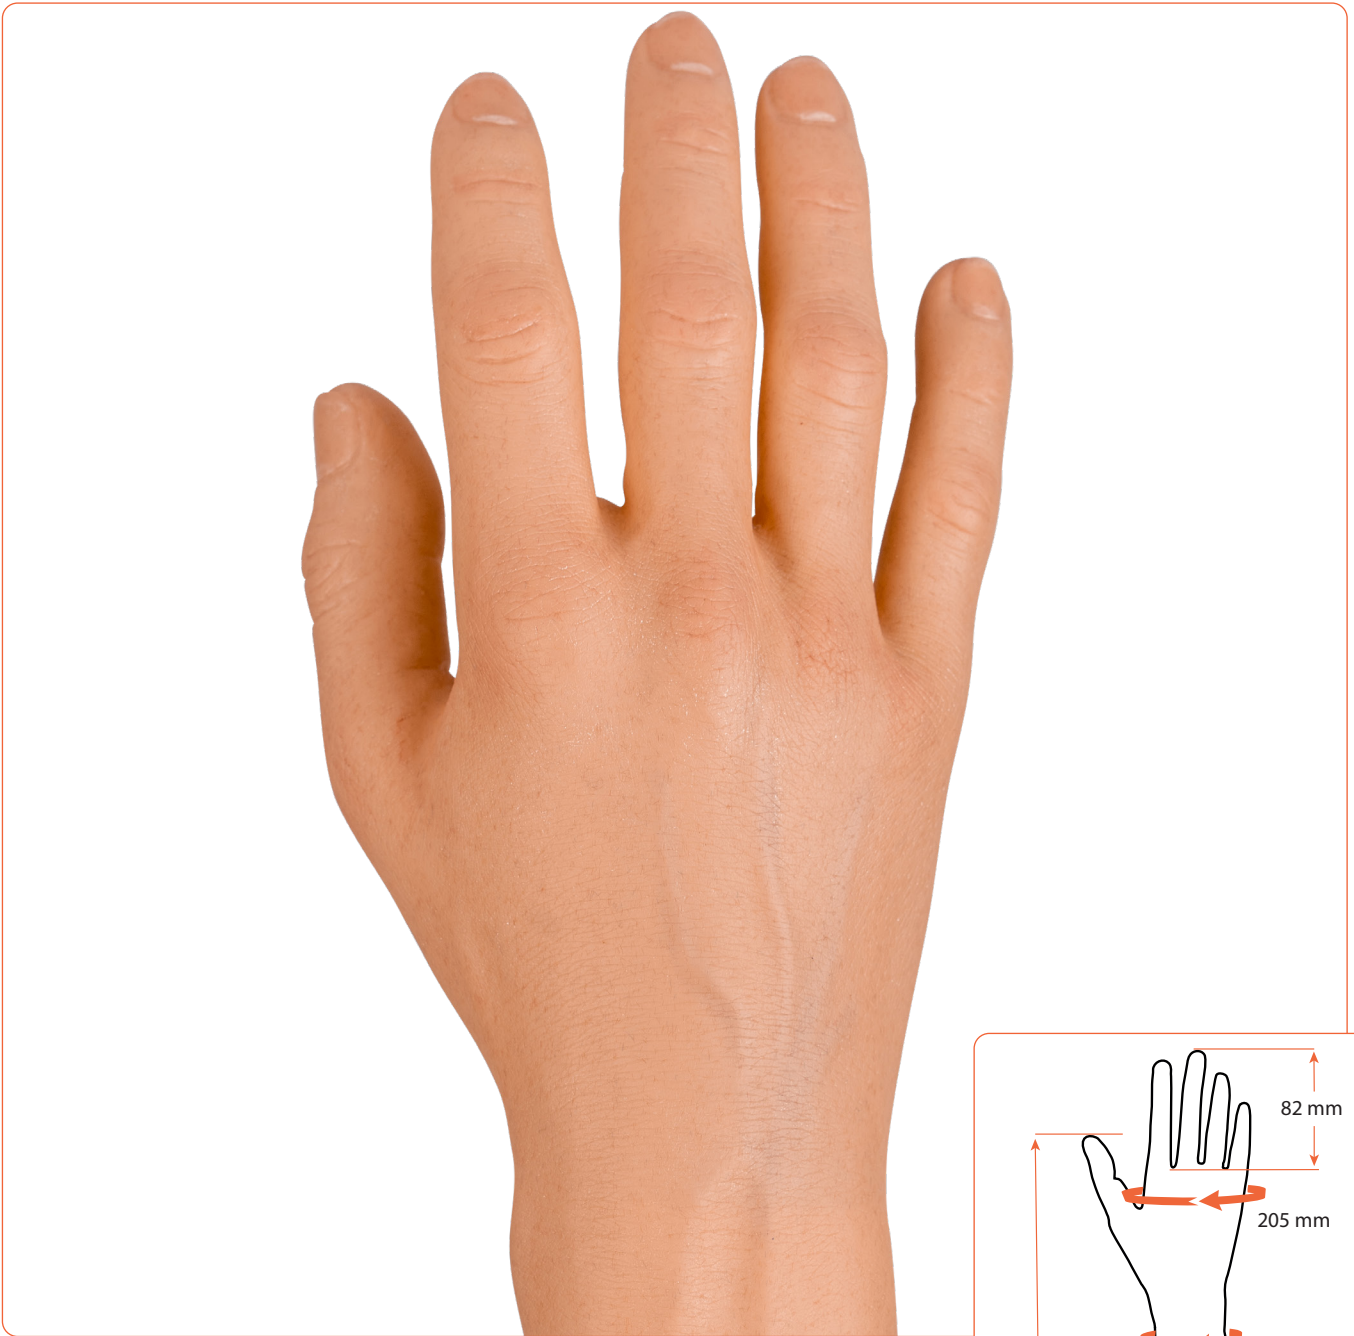

** = Color scale 01 - 18

See eSkin Natural Color Guide for right skin color art.no E4N100

eSkin Natural Glove, Male - Model 3

Art.no Glove	Art.no Hand	Side	Model
E44N03L**	E44P03L00	Left (L)	3

** = Color scale 01 - 18
See eSkin Natural Color Guide for right skin color art.no E4N100

eSkin Natural Glove, Male - Model 3

Art.no Glove	Art.no Hand	Side	Model
E44N03R**	E44P03R00	Right (R)	3

** = Color scale 01 - 18
See eSkin Natural Color Guide for right skin color art.no E4N100

eSkin Natural Glove, Male - Model 7

Art.no Glove	Art.no Hand	Side	Model
E44N07L**	E44P07L00	Left (L)	7

** = Color scale 01 - 18
See eSkin Natural Color Guide for right skin color art.no E4N100

eSkin Natural Glove, Male - Model 7

Art.no Glove	Art.no Hand	Side	Model
E44N07R**	E44P07R00	Right (R)	7

** = Color scale 01 - 18
See eSkin Natural Color Guide for right skin color art.no E4N100

eSkin Natural Glove, Male - Model 10

Art.no Glove	Art.no Hand	Side	Model
E44N10L**	E44P10L00	Left (L)	10

** = Color scale 01 - 18
See eSkin Natural Color Guide for right skin color art.no E4N100