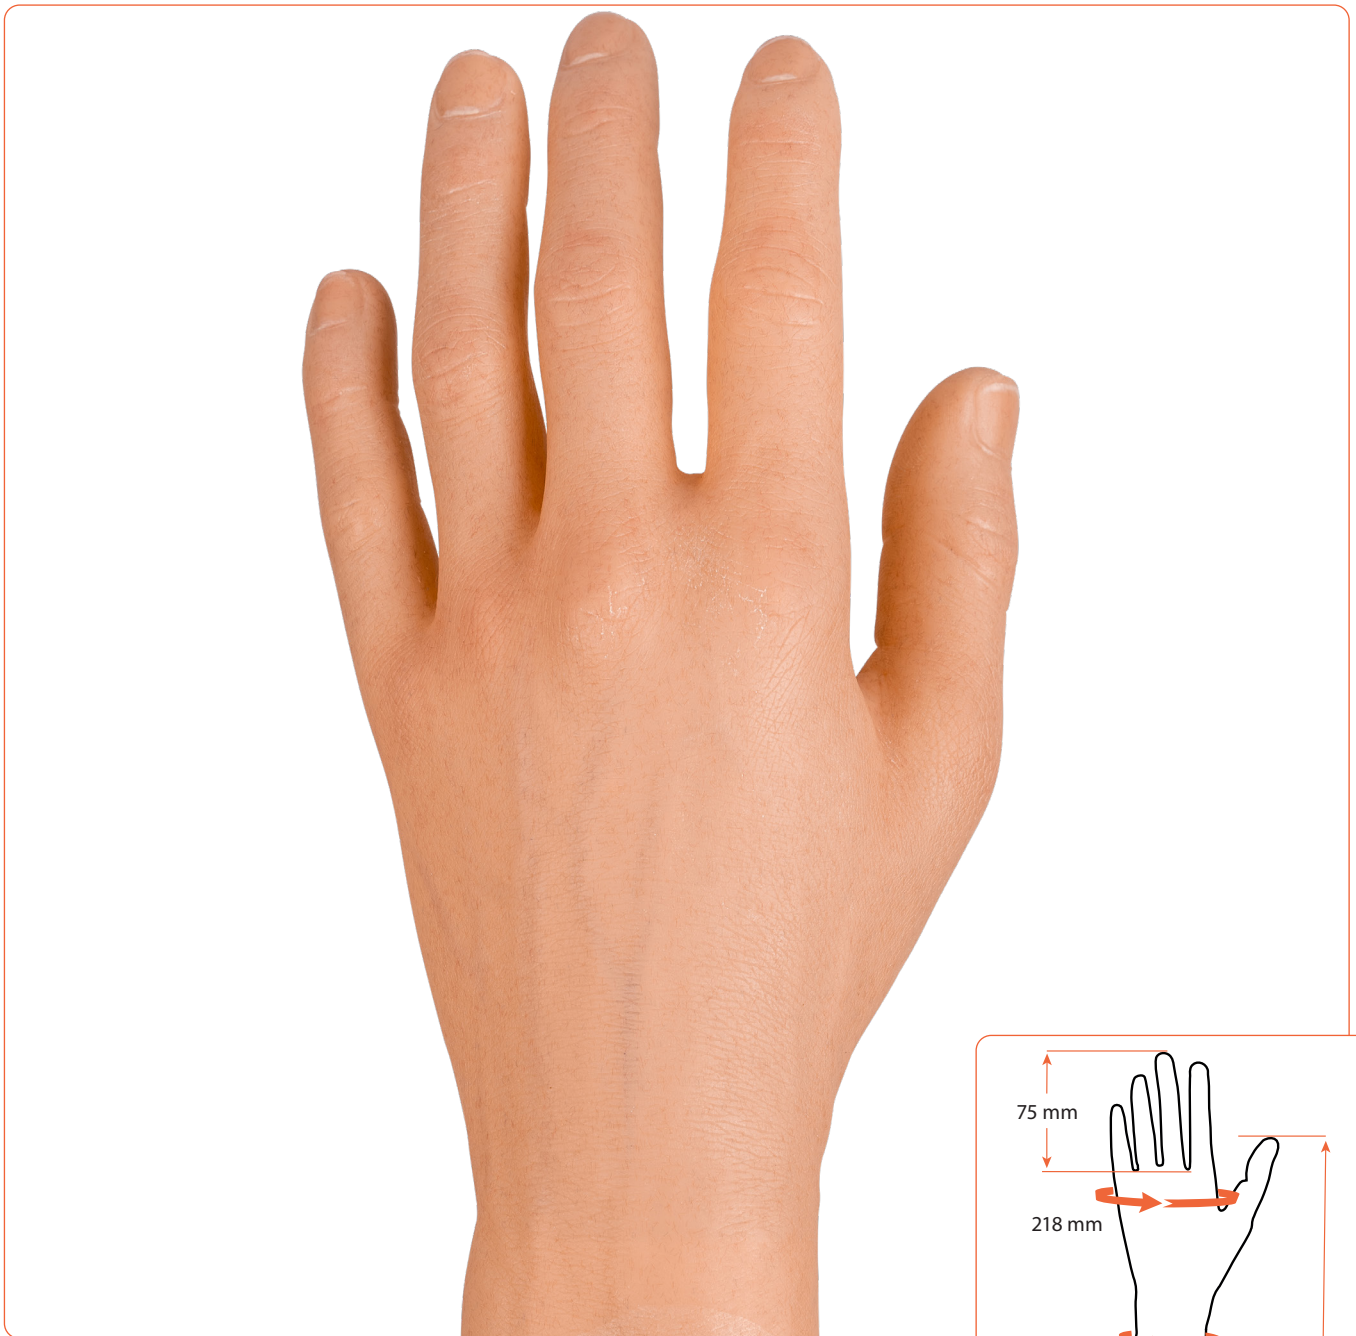

Art.no Glove	Art.no Hand	Side	Model
E44N07L**	E44P07L00	Left (L)	7

** = Color scale 01 - 18
See eSkin Natural Color Guide for right skin color art.no E4N100

eSkin Natural Glove, Male - Model 7

Art.no Glove	Art.no Hand	Side	Model
E44N07R**	E44P07R00	Right (R)	7

** = Color scale 01 - 18
See eSkin Natural Color Guide for right skin color art.no E4N100

eSkin Natural Glove, Male - Model 10

Art.no Glove	Art.no Hand	Side	Model
E44N10L**	E44P10L00	Left (L)	10

** = Color scale 01 - 18
See eSkin Natural Color Guide for right skin color art.no E4N100

eSkin Natural Glove, Male - Model 10

Art.no Glove	Art.no Hand	Side	Model
E44N10R**	E44P10R00	Right (R)	10

** = Color scale 01 - 18
See eSkin Natural Color Guide for right skin color art.no E4N100

eSkin Natural Glove, Male - Model 13