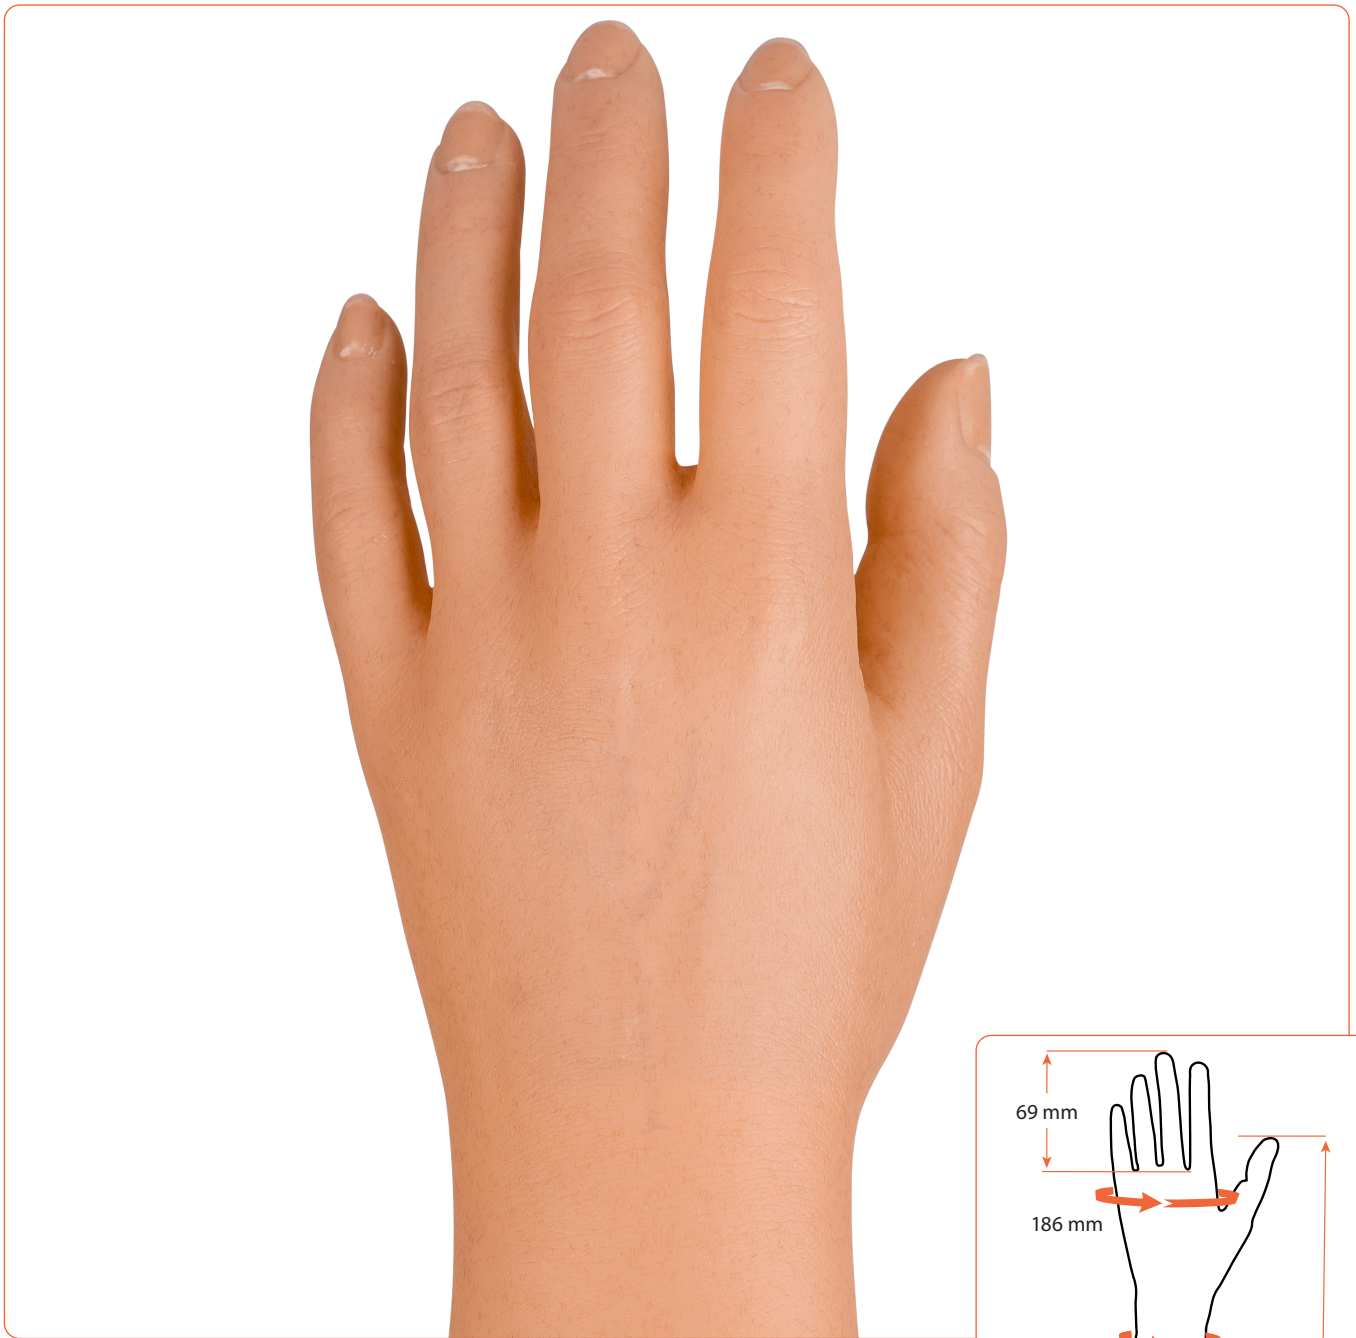

Art.no Glove	Art.no Hand	Side	Model
E45N05L**	E45P05L00	Left (L)	5

** = Color scale 01 - 18
See eSkin Natural Color Guide for right skin color art.no E4N100

eSkin Natural Glove, Female - Model 5

Art.no Glove	Art.no Hand	Side	Model
E45N05R**	E45P05R00	Right (R)	5

** = Color scale 01 - 18
See eSkin Natural Color Guide for right skin color art.no E4N100

eSkin Natural Glove, Female - Model 8

Art.no Glove	Art.no Hand	Side	Model
E45N08L**	E45P08L00	Left (L)	8

** = Color scale 01 - 18
See eSkin Natural Color Guide for right skin color art.no E4N100

eSkin Natural Glove, Female - Model 8

Art.no Glove	Art.no Hand	Side	Model
E45N08R**	E45P08R00	Right (R)	8

** = Color scale 01 - 18
See eSkin Natural Color Guide for right skin color art.no E4N100

eSkin Natural Glove, Female - Model 11