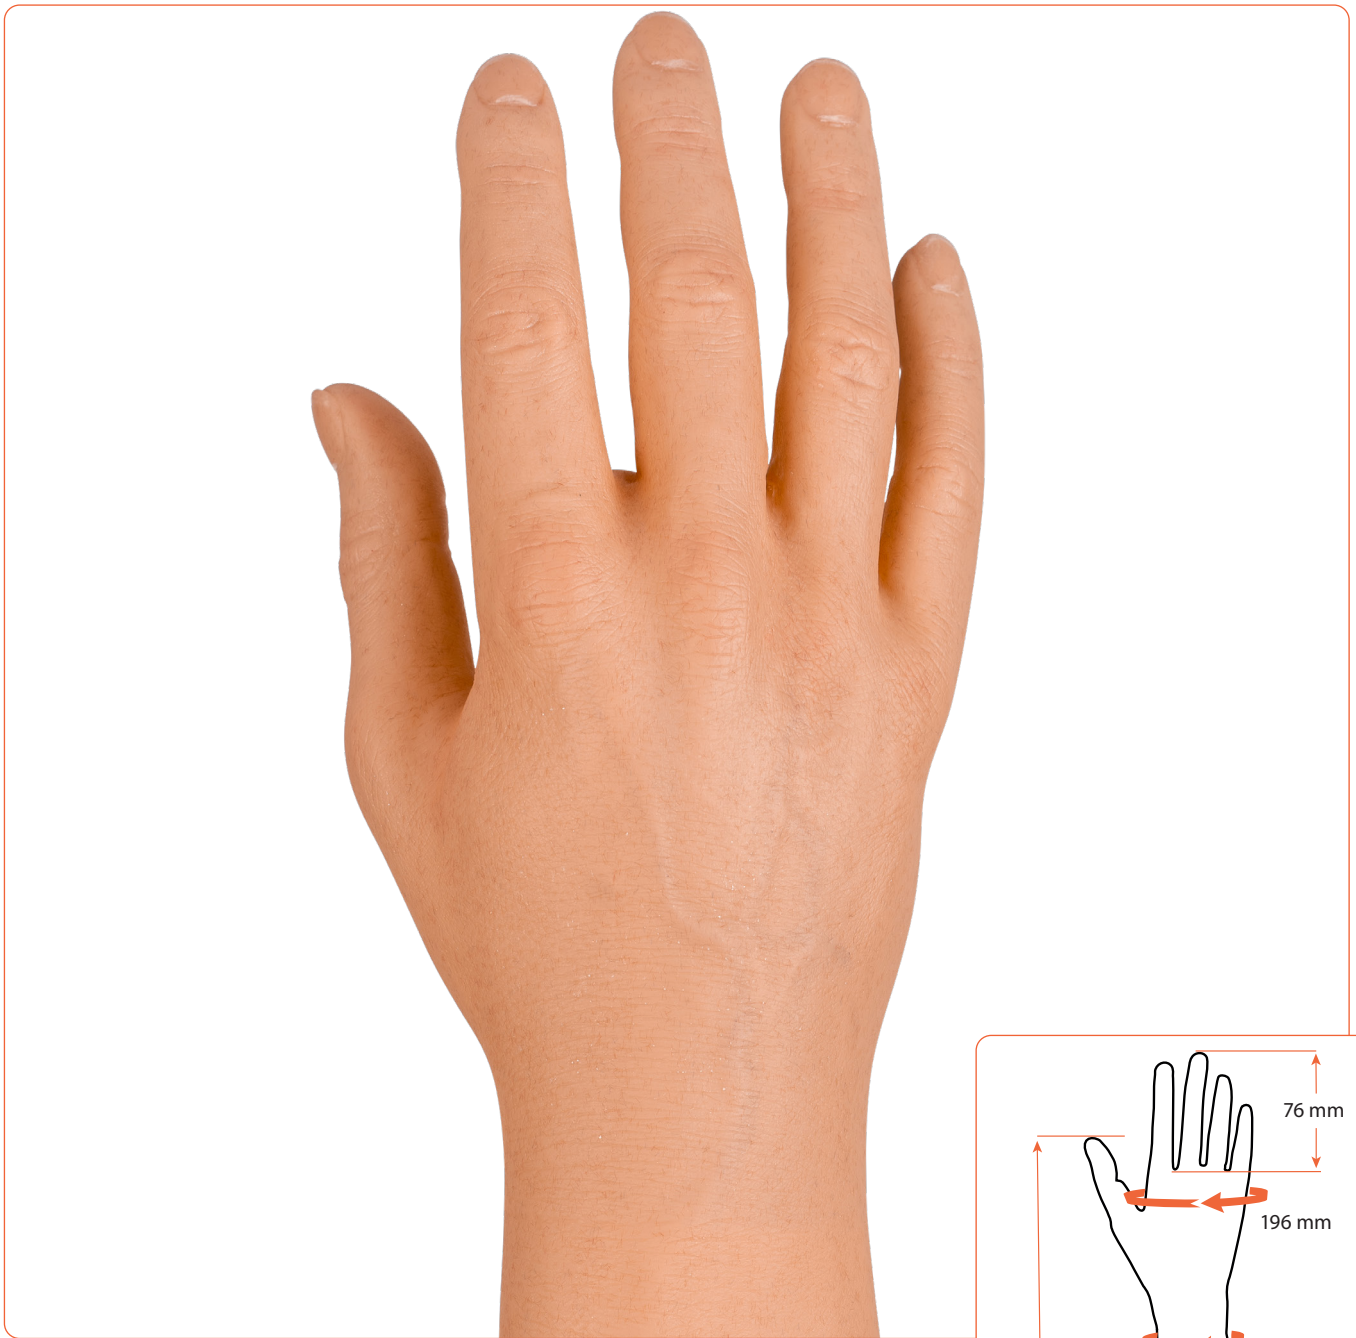

Cosmetic Gloves

Cosmetic Gloves

eSkin Natural Glove - Male

The eSkin Natural Glove sets the new benchmark for prosthetic gloves. With its multilayer construction and fibers, it brings life to the cosmetic glove. The eSkin Natural glove is made of high-quality Polyvinyl Chloride (PVC) and gives the gloves a natural appearance, durability and flexibility to ensure a high-quality product. Available in 18 lifelike colors.

Features

- 18 colors. See our color guide (art.no E4N100) for reference
- Multilayer construction with fibers for a lifelike appearance
- Durable
- Flexible

Material: PVC

Art.no Glove	Art.no Hand	Side	Model	Metacarpal circumf. (mm)	Middle finger lenght (mm)	Wrist circumf. (mm)	Below elbow circumf. (mm)	Lenght to elbow (mm)
E44N03L**	E44P03L00	Left (L)	3	195	76	162	232	481
E44N07L**	E44P07L00	Left (L)	7	197	80	166	227	483
E44N10L**	E44P10L00	Left (L)	10	201	81	175	245	510
E44N13L**	E44P13L00	Left (L)	13	218	75	180	233	498
E44N14L**	E44P14L00	Left (L)	14	210	77	189	236	453
E44N16L**	E44P16L00	Left (L)	16	224	73	180	245	445
E44N03R**	E44P03R00	Right (R)	3	196	76	166	236	465
E44N07R**	E44P07R00	Right (R)	7	205	82	168	231	471
E44N10R**	E44P10R00	Right (R)	10	206	85	175	239	502
E44N13R**	E44P13R00	Right (R)	13	214	75	180	240	470
E44N14R**	E44P14R00	Right (R)	14	208	78	181	230	453
E44N16R**	E44P16R00	Right (R)	16	218	79	173	244	444

** = Color scale 01 - 18

See eSkin Natural Color Guide for right skin color art.no E4N100

eSkin Natural Glove, Male - Model 3

Art.no Glove	Art.no Hand	Side	Model
E44N03L**	E44P03L00	Left (L)	3

** = Color scale 01 - 18
See eSkin Natural Color Guide for right skin color art.no E4N100

eSkin Natural Glove, Male - Model 3

Art.no Glove	Art.no Hand	Side	Model
E44N03R**	E44P03R00	Right (R)	3

** = Color scale 01 - 18
See eSkin Natural Color Guide for right skin color art.no E4N100

eSkin Natural Glove, Male - Model 7