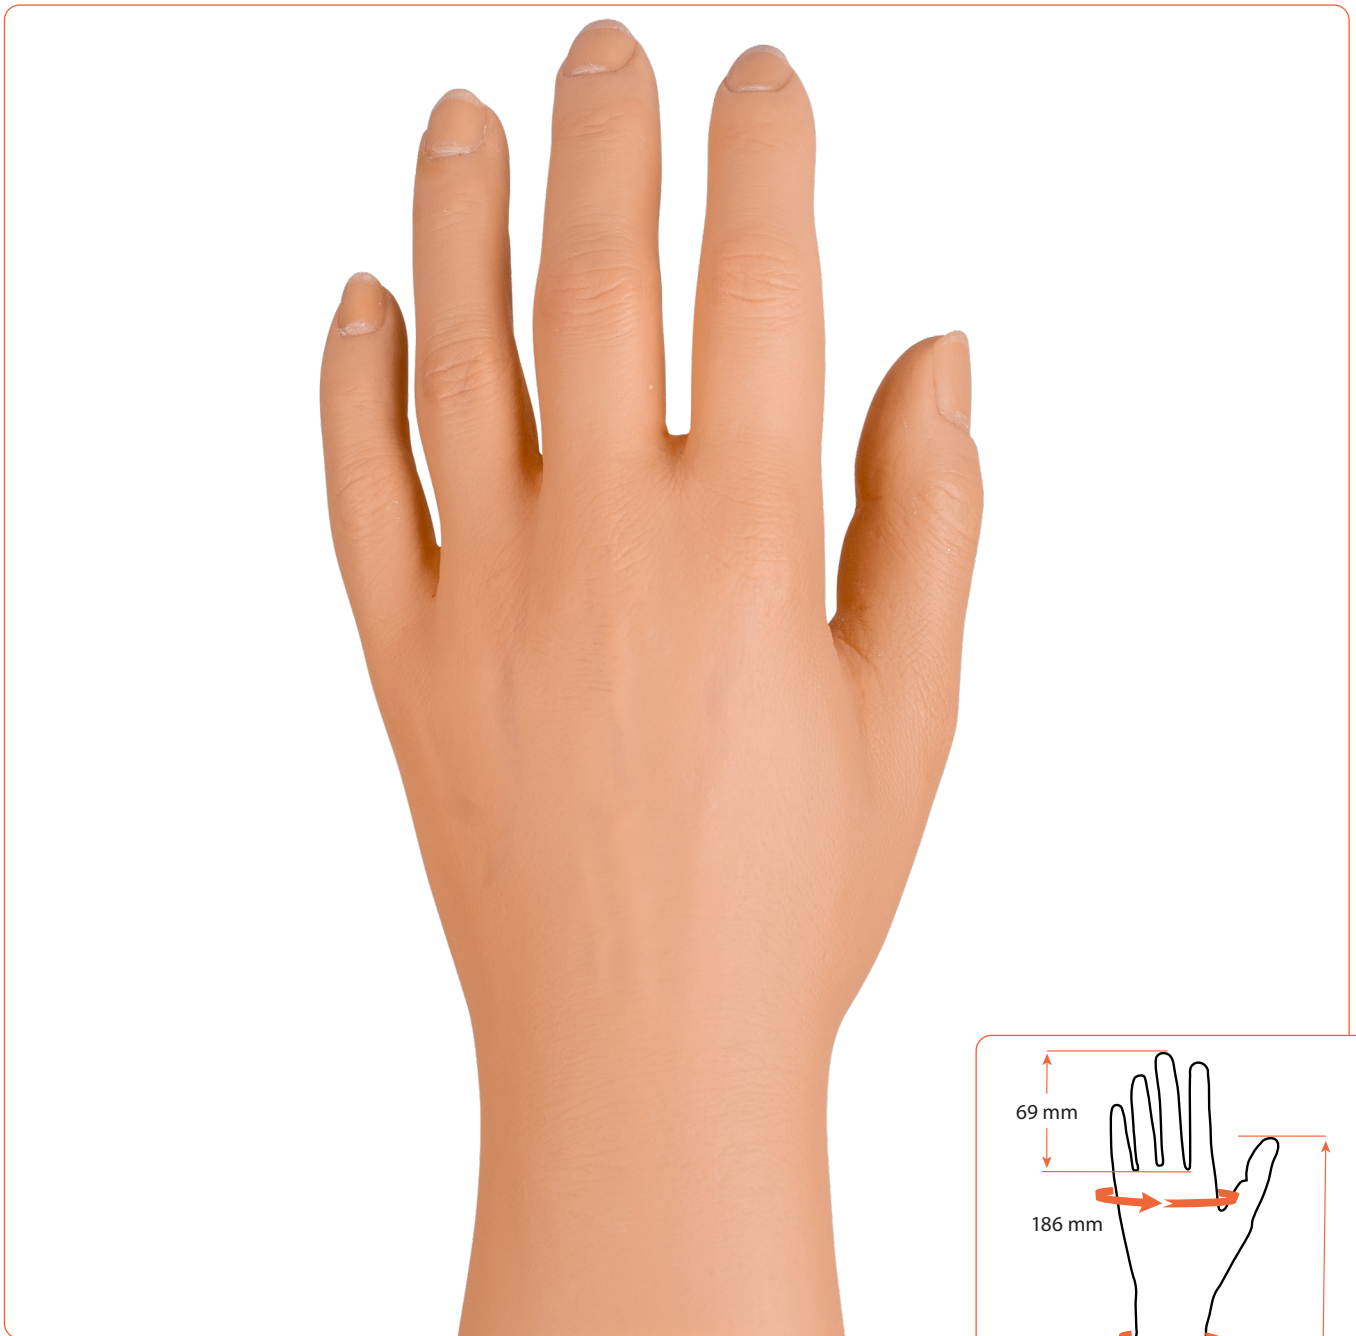

Art.no Glove	Art.no Hand	Side	Model
E45S05L**	E45P05L00	Left (L)	5

** = Color scale 01 - 18
See eSkin Natural Color Guide for right skin color art.no E45100

eSkin Standard Glove, Female - Model 5

Art.no Glove	Art.no Hand	Side	Model
E45S05R**	E45P05R00	Right (R)	5

** = Color scale 01 - 18
See eSkin Natural Color Guide for right skin color art.no E45100

eSkin Standard Glove, Female - Model 8

Art.no Glove	Art.no Hand	Side	Model
E45S08L**	E45P08L00	Left (L)	8

** = Color scale 01 - 18
See eSkin Natural Color Guide for right skin color art.no E45100

eSkin Standard Glove, Female - Model 8

Art.no Glove	Art.no Hand	Side	Model
E45S08R**	E45P08R00	Right (R)	8

** = Color scale 01 - 18
See eSkin Natural Color Guide for right skin color art.no E45100

eSkin Standard Glove, Female - Model 11

Art.no Glove	Art.no Hand	Side	Model
E45S11L**	E45P11L00	Left (L)	11

** = Color scale 01 - 18
See eSkin Natural Color Guide for right skin color art.no E45100

eSkin Standard Glove, Female - Model 11

Art.no Glove	Art.no Hand	Side	Model
E45S11R**	E45P11R00	Right (R)	11