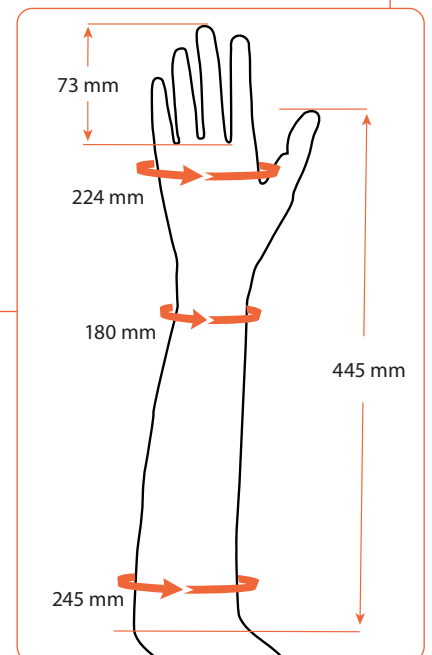

eSkin Standard Glove, Male - Model 16

Art.no Glove	Art.no Hand	Side	Model
E44S16L**	E44P16L00	Left (L)	16

** = Color scale 01 - 18
See eSkin Natural Color Guide for right skin color art.no E4S100