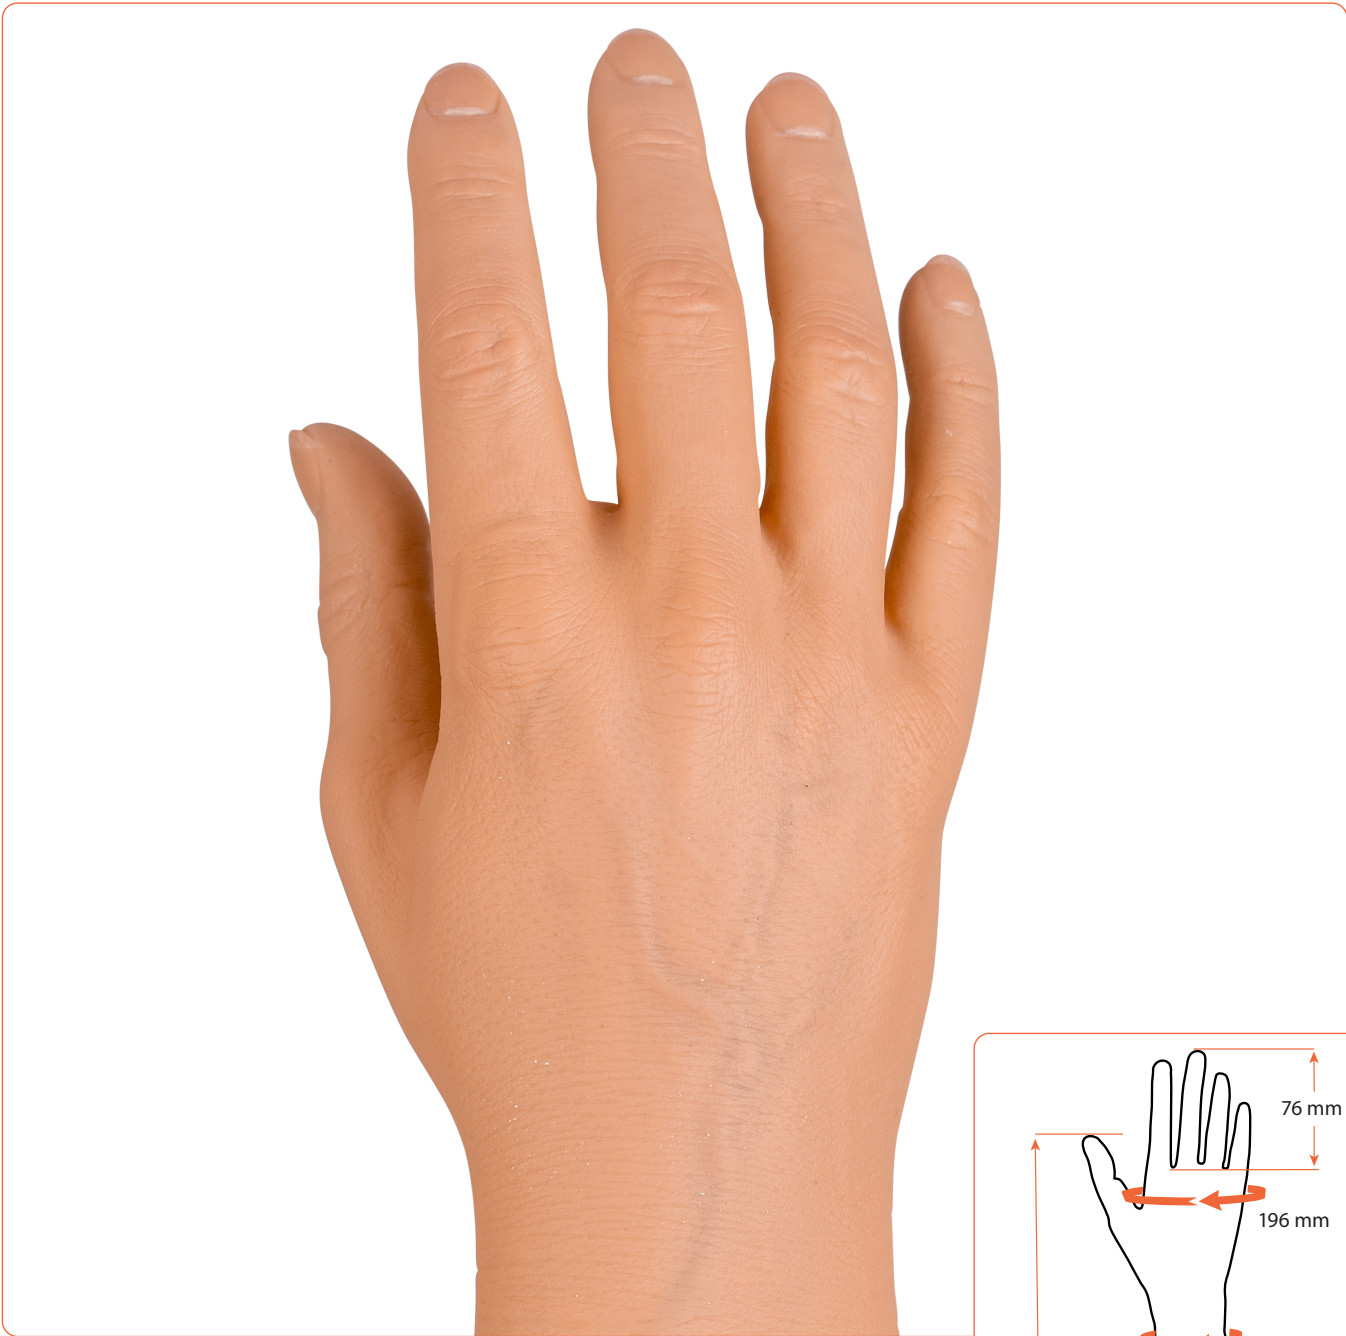

Features

- 18 colors. See our color guide (art.no E4S100) for reference
- Durable
- Flexible

Material: PVC

Art.no Glove	Art.no Hand	Side	Model	Metacarpal circumf. (mm)	Middle finger lenght (mm)	Wrist circumf. (mm)	Below elbow circumf. (mm)	Lenght to elbow (mm)
E44S03L**	E44P03L00	Left (L)	3	195	76	162	232	481
E44S07L**	E44P07L00	Left (L)	7	197	80	166	227	483
E44S10L**	E44P10L00	Left (L)	10	201	81	175	245	510
E44S13L**	E44P13L00	Left (L)	13	218	75	180	233	498
E44S14L**	E44P14L00	Left (L)	14	210	77	189	236	453
E44S16L**	E44P16L00	Left (L)	16	224	73	180	245	445
E44S03R**	E44P03R00	Right (R)	3	196	76	166	236	465
E44S07R**	E44P07R00	Right (R)	7	205	82	168	231	471
E44S10R**	E44P10R00	Right (R)	10	206	85	175	239	502
E44S13R**	E44P13R00	Right (R)	13	214	75	180	240	470
E44S14R**	E44P14R00	Right (R)	14	208	78	181	230	453
E44S16R**	E44P16R00	Right (R)	16	218	79	173	244	444

** = Color scale 01 - 18

See eSkin Standard Color Guide for right skin color art.no E4S100

eSkin Standard Glove, Male - Model 3

Art.no Glove	Art.no Hand	Side	Model
E44S03L**	E44P03L00	Left (L)	3

** = Color scale 01 - 18
See eSkin Natural Color Guide for right skin color art.no E4S100

eSkin Standard Glove, Male - Model 3

Art.no Glove	Art.no Hand	Side	Model
E44S03R**	E44P03R00	Right (R)	3

** = Color scale 01 - 18
See eSkin Natural Color Guide for right skin color art.no E4S100

eSkin Standard Glove, Male - Model 7