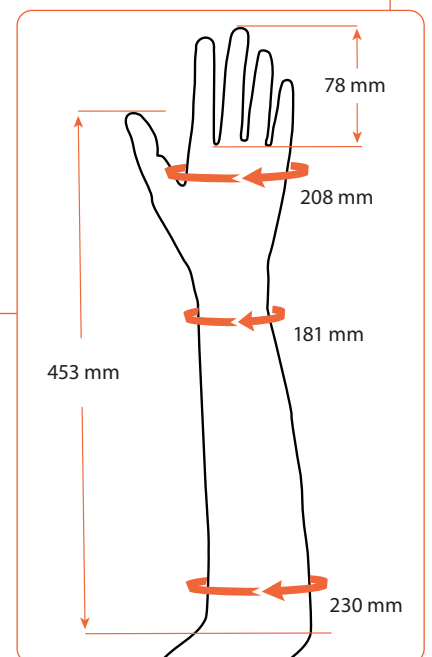

Art.no Glove	Art.no Hand	Side	Model
E44S13R**	E44P13R00	Right (R)	13

** = Color scale 01 - 18
See eSkin Natural Color Guide for right skin color art.no E4S100

eSkin Standard Glove, Male - Model 14

Art.no Glove	Art.no Hand	Side	Model
E44S14L**	E44P14L00	Left (L)	14

** = Color scale 01 - 18
See eSkin Natural Color Guide for right skin color art.no E4S100

eSkin Standard Glove, Male - Model 14

Art.no Glove	Art.no Hand	Side	Model
E44S14R**	E44P14R00	Right (R)	14

** = Color scale 01 - 18
See eSkin Natural Color Guide for right skin color art.no E4S100