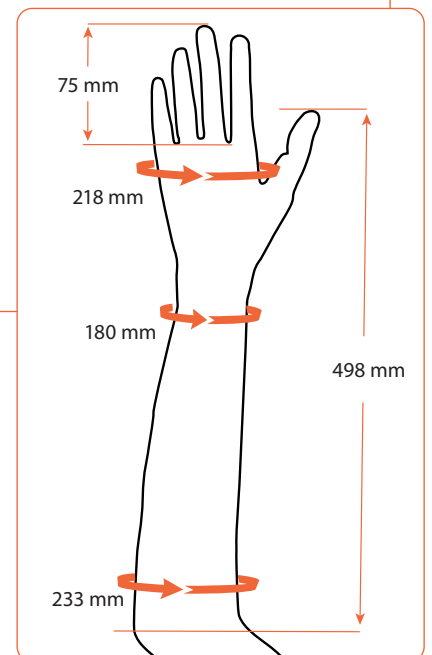

eSkin Standard Glove, Male - Model 13

Art.no Glove	Art.no Hand	Side	Model
E44S13L**	E44P13L00	Left (L)	13

** = Color scale 01 - 18
See eSkin Natural Color Guide for right skin color art.no E4S100