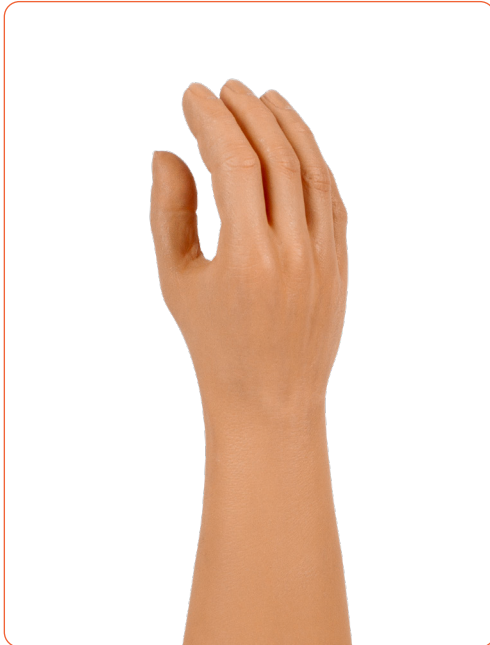

Art.no Glove	Art.no Hand	Side	Model
E45N11L**	E45P11L00	Left (L)	11

** = Color scale 01 - 18
See eSkin Natural Color Guide for right skin color art.no E4N100

eSkin Natural Glove, Female - Model 11

Art.no Glove	Art.no Hand	Side	Model
E45N11R**	E45P11R00	Right (R)	11

** = Color scale 01 - 18
See eSkin Natural Color Guide for right skin color art.no E4N100

Cosmetic Gloves

eSkin Standard Glove - Male

The eSkin Standard glove is made of high-quality Polyvinyl Chloride (PVC) and gives the gloves a natural appearance, durability and flexibility to a very low cost. Its available in 18 standard colors.