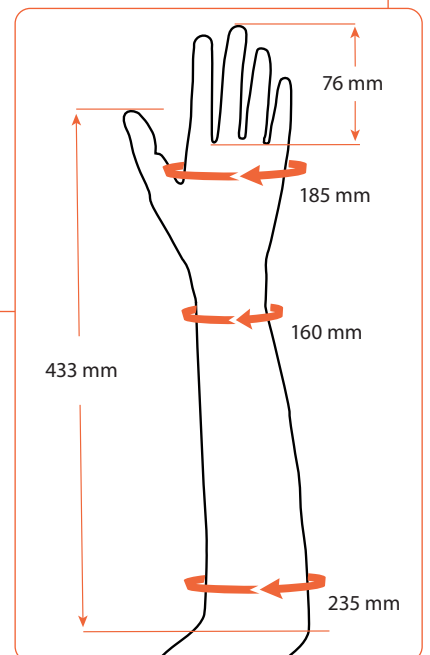

Features

- 18 colors. See our color guide (art.no E4S100) for reference
- Durable
- Flexible

Material: PVC

Art.no Glove	Art.no Hand	Side	Model	Metacarpal circumf. (mm)	Middle finger lenght (mm)	Wrist circumf. (mm)	Below elbow circumf. (mm)	Lenght to elbow (mm)
E45S02L**	E45P02L00	Left (L)	2	172	67	151	190	408
E45S05L**	E45P05L00	Left (L)	5	180	66	149	226	461
E45S08L**	E45P08L00	Left (L)	8	185	77	163	225	433
E45S11L**	E45P11L00	Left (L)	11	186	69	154	223	403
E45S02R**	E45P02R00	Right (R)	2	170	67	148	185	410
E45S05R**	E45P05R00	Right (R)	5	181	69	153	221	407
E45S08R**	E45P08R00	Right (R)	8	185	76	160	235	433
E45S11R**	E45P11R00	Right (R)	11	189	72	163	224	395

Art.no Glove	Art.no Hand	Side	Model
E45S05L**	E45P05L00	Left (L)	5

** = Color scale 01 - 18
See eSkin Natural Color Guide for right skin color art.no E45100

eSkin Standard Glove, Female - Model 5

Art.no Glove	Art.no Hand	Side	Model
E45S05R**	E45P05R00	Right (R)	5

** = Color scale 01 - 18
See eSkin Natural Color Guide for right skin color art.no E45100

eSkin Standard Glove, Female - Model 8

Art.no Glove	Art.no Hand	Side	Model
E45S08L**	E45P08L00	Left (L)	8

** = Color scale 01 - 18
See eSkin Natural Color Guide for right skin color art.no E45100