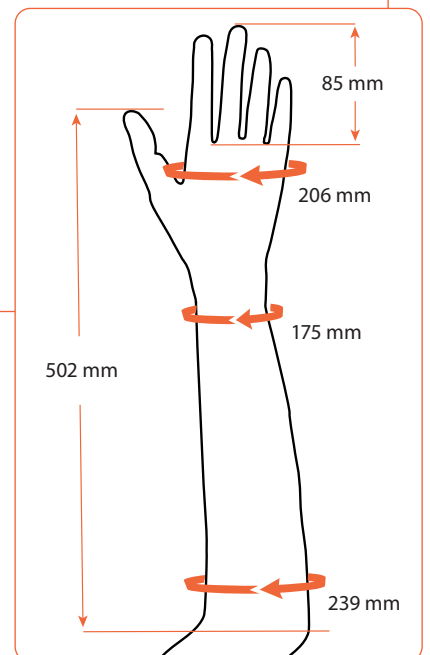

Features

- 18 colors. See our color guide (art.no E4S100) for reference
- Durable
- Flexible

Material: PVC

Art.no Glove	Art.no Hand	Side	Model	Metacarpal circumf. (mm)	Middle finger lenght (mm)	Wrist circumf. (mm)	Below elbow circumf. (mm)	Lenght to elbow (mm)
E44S03L**	E44P03L00	Left (L)	3	195	76	162	232	481
E44S07L**	E44P07L00	Left (L)	7	197	80	166	227	483
E44S10L**	E44P10L00	Left (L)	10	201	81	175	245	510
E44S13L**	E44P13L00	Left (L)	13	218	75	180	233	498
E44S14L**	E44P14L00	Left (L)	14	210	77	189	236	453
E44S16L**	E44P16L00	Left (L)	16	224	73	180	245	445
E44S03R**	E44P03R00	Right (R)	3	196	76	166	236	465
E44S07R**	E44P07R00	Right (R)	7	205	82	168	231	471
E44S10R**	E44P10R00	Right (R)	10	206	85	175	239	502
E44S13R**	E44P13R00	Right (R)	13	214	75	180	240	470
E44S14R**	E44P14R00	Right (R)	14	208	78	181	230	453
E44S16R**	E44P16R00	Right (R)	16	218	79	173	244	444

Art.no Glove	Art.no Hand	Side	Model
E44S07L**	E44P07L00	Left (L)	7

** = Color scale 01 - 18
See eSkin Natural Color Guide for right skin color art.no E4S100

eSkin Standard Glove, Male - Model 10

Art.no Glove	Art.no Hand	Side	Model
E44S10L**	E44P10L00	Left (L)	10

** = Color scale 01 - 18
See eSkin Natural Color Guide for right skin color art.no E4S100

eSkin Standard Glove, Male - Model 10

Art.no Glove	Art.no Hand	Side	Model
E44S10R**	E44P10R00	Right (R)	10

** = Color scale 01 - 18
See eSkin Natural Color Guide for right skin color art.no E4S100