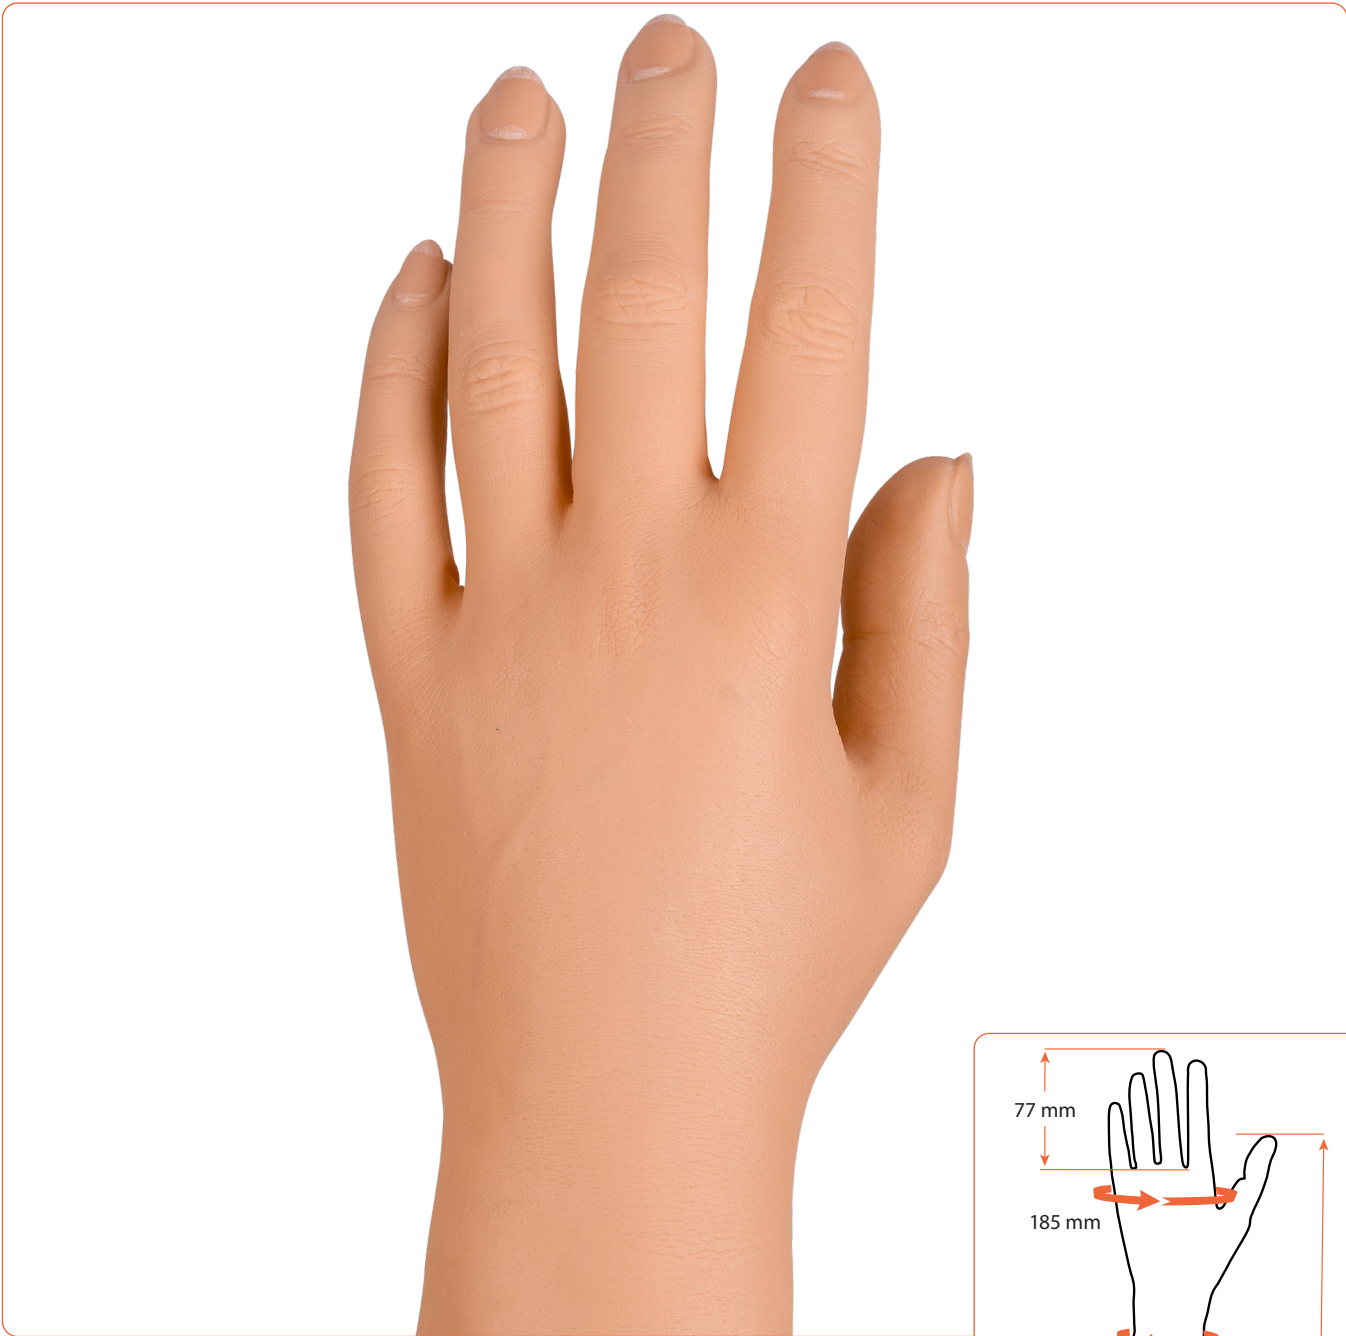

** = Color scale 01 - 18
See eSkin Standard Color Guide for right skin color art.no E4S100

eSkin Standard Glove, Female - Model 2

Art.no Glove	Art.no Hand	Side	Model
E45S02L**	E45P02L00	Left (L)	2

** = Color scale 01 - 18
See eSkin Natural Color Guide for right skin color art.no E45100

eSkin Standard Glove, Female - Model 2

Art.no Glove	Art.no Hand	Side	Model
E45S02R**	E45P02R00	Right (R)	2

** = Color scale 01 - 18
See eSkin Natural Color Guide for right skin color art.no E45100

eSkin Standard Glove, Female - Model 5

Art.no Glove	Art.no Hand	Side	Model
E45S05L**	E45P05L00	Left (L)	5

** = Color scale 01 - 18
See eSkin Natural Color Guide for right skin color art.no E45100

eSkin Standard Glove, Female - Model 5

Art.no Glove	Art.no Hand	Side	Model
E45S05R**	E45P05R00	Right (R)	5

** = Color scale 01 - 18
See eSkin Natural Color Guide for right skin color art.no E45100

eSkin Standard Glove, Female - Model 8

Art.no Glove	Art.no Hand	Side	Model
E45S08L**	E45P08L00	Left (L)	8

** = Color scale 01 - 18
See eSkin Natural Color Guide for right skin color art.no E45100