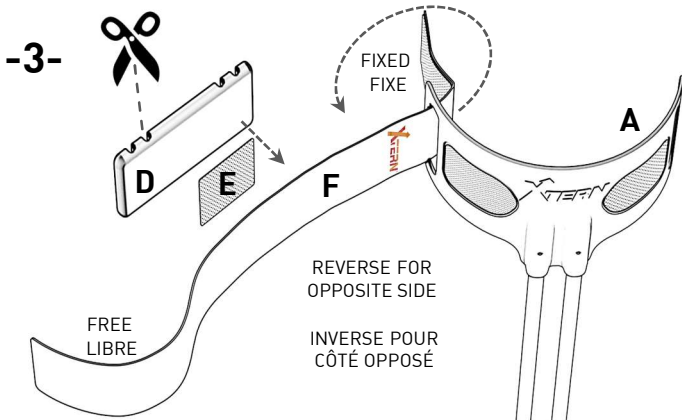

CALF PAD & STRAP KIT SMALL

(501302-K00-S)

KIT COUSSIN COURROIE PETIT

FIXED (HOOKS)  
FIXE (CROCHETS)

FREE  
LIBRE

OPTION 1

STRAP ATTACHMENT IN BUCKLE  
ATTACHEMENT COURROIE  
DANS LA BOUCLE

-5-

OPTION 2

DIRECT STRAP ATTACHMENT  
ATTACHEMENT COURROIE DIRECT