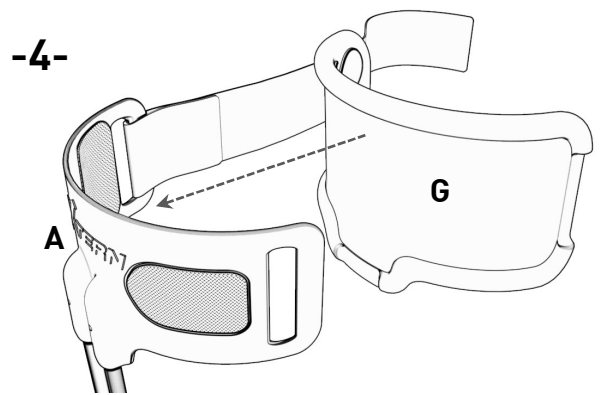

CALF PAD & STRAP KIT SMALL

(501302-K00-S)

KIT COUSSIN COURROIE PETIT

FIXED (HOOKS)  
FIXE (CROCHETS)

FREE  
LIBRE

OPTION 1

STRAP ATTACHMENT IN BUCKLE  
ATTACHEMENT COURROIE  
DANS LA BOUCLE

-5-

OPTION 2

DIRECT STRAP ATTACHMENT  
ATTACHEMENT COURROIE DIRECT