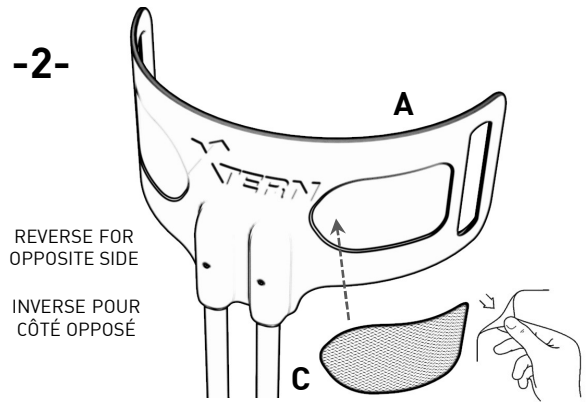

CALF PAD & STRAP KIT SMALL

(501302-K00-S)

KIT COUSSIN COURROIE PETIT

FIXED (HOOKS)  
FIXE (CROCHETS)

FREE  
LIBRE

OPTION 1

STRAP ATTACHMENT IN BUCKLE  
ATTACHEMENT COURROIE  
DANS LA BOUCLE

-5-

OPTION 2

DIRECT STRAP ATTACHMENT  
ATTACHEMENT COURROIE DIRECT