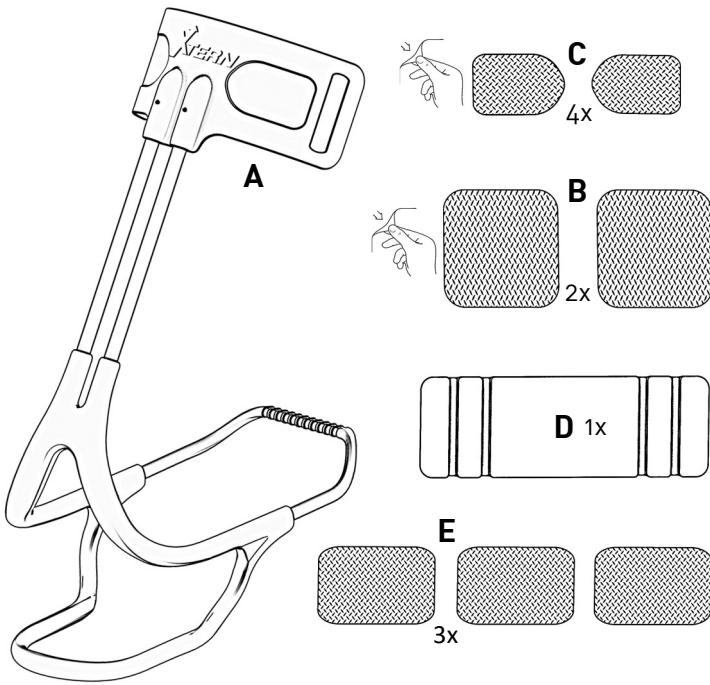

CALF PAD & STRAP KIT SMALL

(501302-K00-S)

KIT COUSSIN COURROIE PETIT

FIXED (HOOKS)  
FIXE (CROCHETS)

FREE  
LIBRE

OPTION 1

STRAP ATTACHMENT IN BUCKLE  
ATTACHEMENT COURROIE  
DANS LA BOUCLE

-5-

OPTION 2

DIRECT STRAP ATTACHMENT  
ATTACHEMENT COURROIE DIRECT