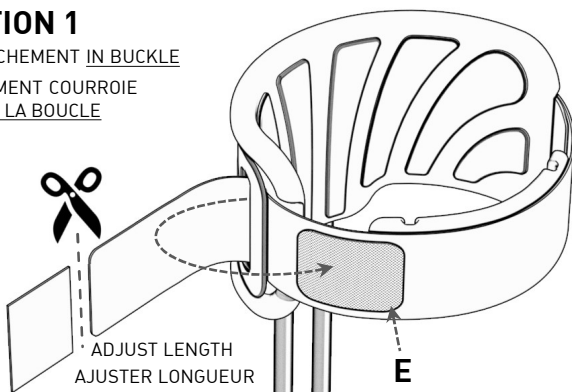

CALF PAD & STRAP KIT SMALL

(501302-K00-S)

KIT COUSSIN COURROIE PETIT

FIXED (HOOKS)  
FIXE (CROCHETS)

FREE  
LIBRE

OPTION 1

STRAP ATTACHMENT IN BUCKLE  
ATTACHEMENT COURROIE  
DANS LA BOUCLE

-5-

OPTION 2

DIRECT STRAP ATTACHMENT  
ATTACHEMENT COURROIE DIRECT