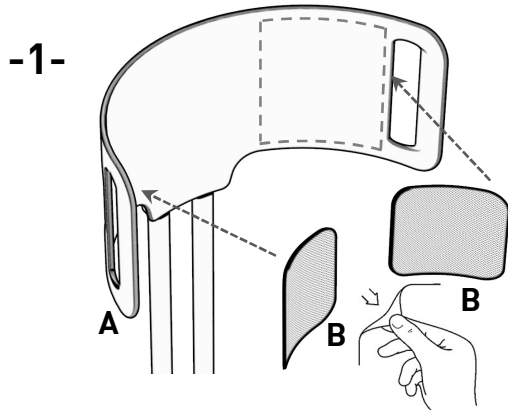

CALF PAD & STRAP KIT SMALL

(501302-K00-S)

KIT COUSSIN COURROIE PETIT

FIXED (HOOKS)  
FIXE (CROCHETS)

FREE  
LIBRE

OPTION 1

STRAP ATTACHMENT IN BUCKLE  
ATTACHEMENT COURROIE  
DANS LA BOUCLE

-5-

OPTION 2

DIRECT STRAP ATTACHMENT  
ATTACHEMENT COURROIE DIRECT