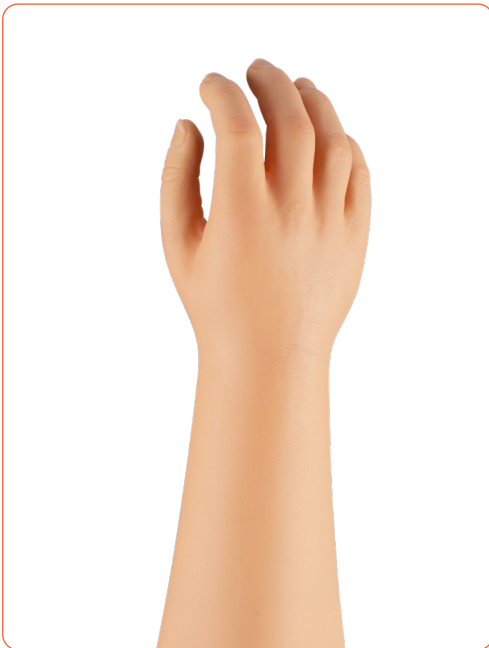

Functional Gloves

eSkin Natural Glove - Child

The eSkin Natural Glove sets the new benchmark for prosthetic gloves. With its multilayer construction and fibers, it brings life to the cosmetic glove. The eSkin Natural glove is made of high-quality Polyvinyl Chloride (PVC) and gives the gloves a natural appearance, durability and flexibility to ensure a high-quality product. Available in 18 lifelike colors.

Features

- 18 colors. See our color guide (art.no E4N100) for reference
- Multilayer construction with fibers for a lifelike appearance
- Durable
- Flexible
- Fits most manufactures MYO and Mechanical hands

Material: PVC

The eSkin Natural Glove is produced in 18 colors. The color guide helps when selecting the right skin color. For ordering eSkin Natural Color Guide use art.nr E4N100

Art.no	Side	Size	Sleeve length	Distal end circumference
E48N50L**	Left (L)	5	210 mm	200 mm
E48N51L**	Left (L)	5 ½	215 mm	200 mm
E48N60L**	Left (R)	6	220 mm	210 mm
E48N50R**	Right (R)	5	210 mm	200 mm
E48N51R**	Right (R)	5 ½	215 mm	200 mm
E48N60R**	Right (R)	6	220 mm	210 mm

** = Color scale 01 - 18

See eSkin Natural Color Guide for right skin color art.no E4N100

Functional Gloves

eSkin Standard Glove - Child

The eSkin Standard glove is made of high-quality Polyvinyl Chloride (PVC) and gives the gloves a natural appearance, durability and flexibility to a very low cost. Its available in 18 standard colors.