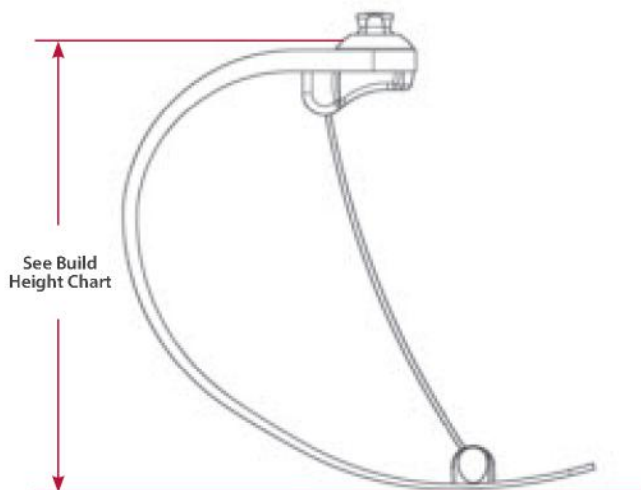

Catapult (FX6)

EXTREME SPORTS

**Product ID:** Jogger (FX6); Sprinter\* (FX7)

**User Weight Rating:** 166 kg (365 lbs)

**Connector:** Male pyramid

**Lead Time:** Contact Customer Service

**Warranty:** 12 months

Note: Build height measurements represent a fully assembled unit.